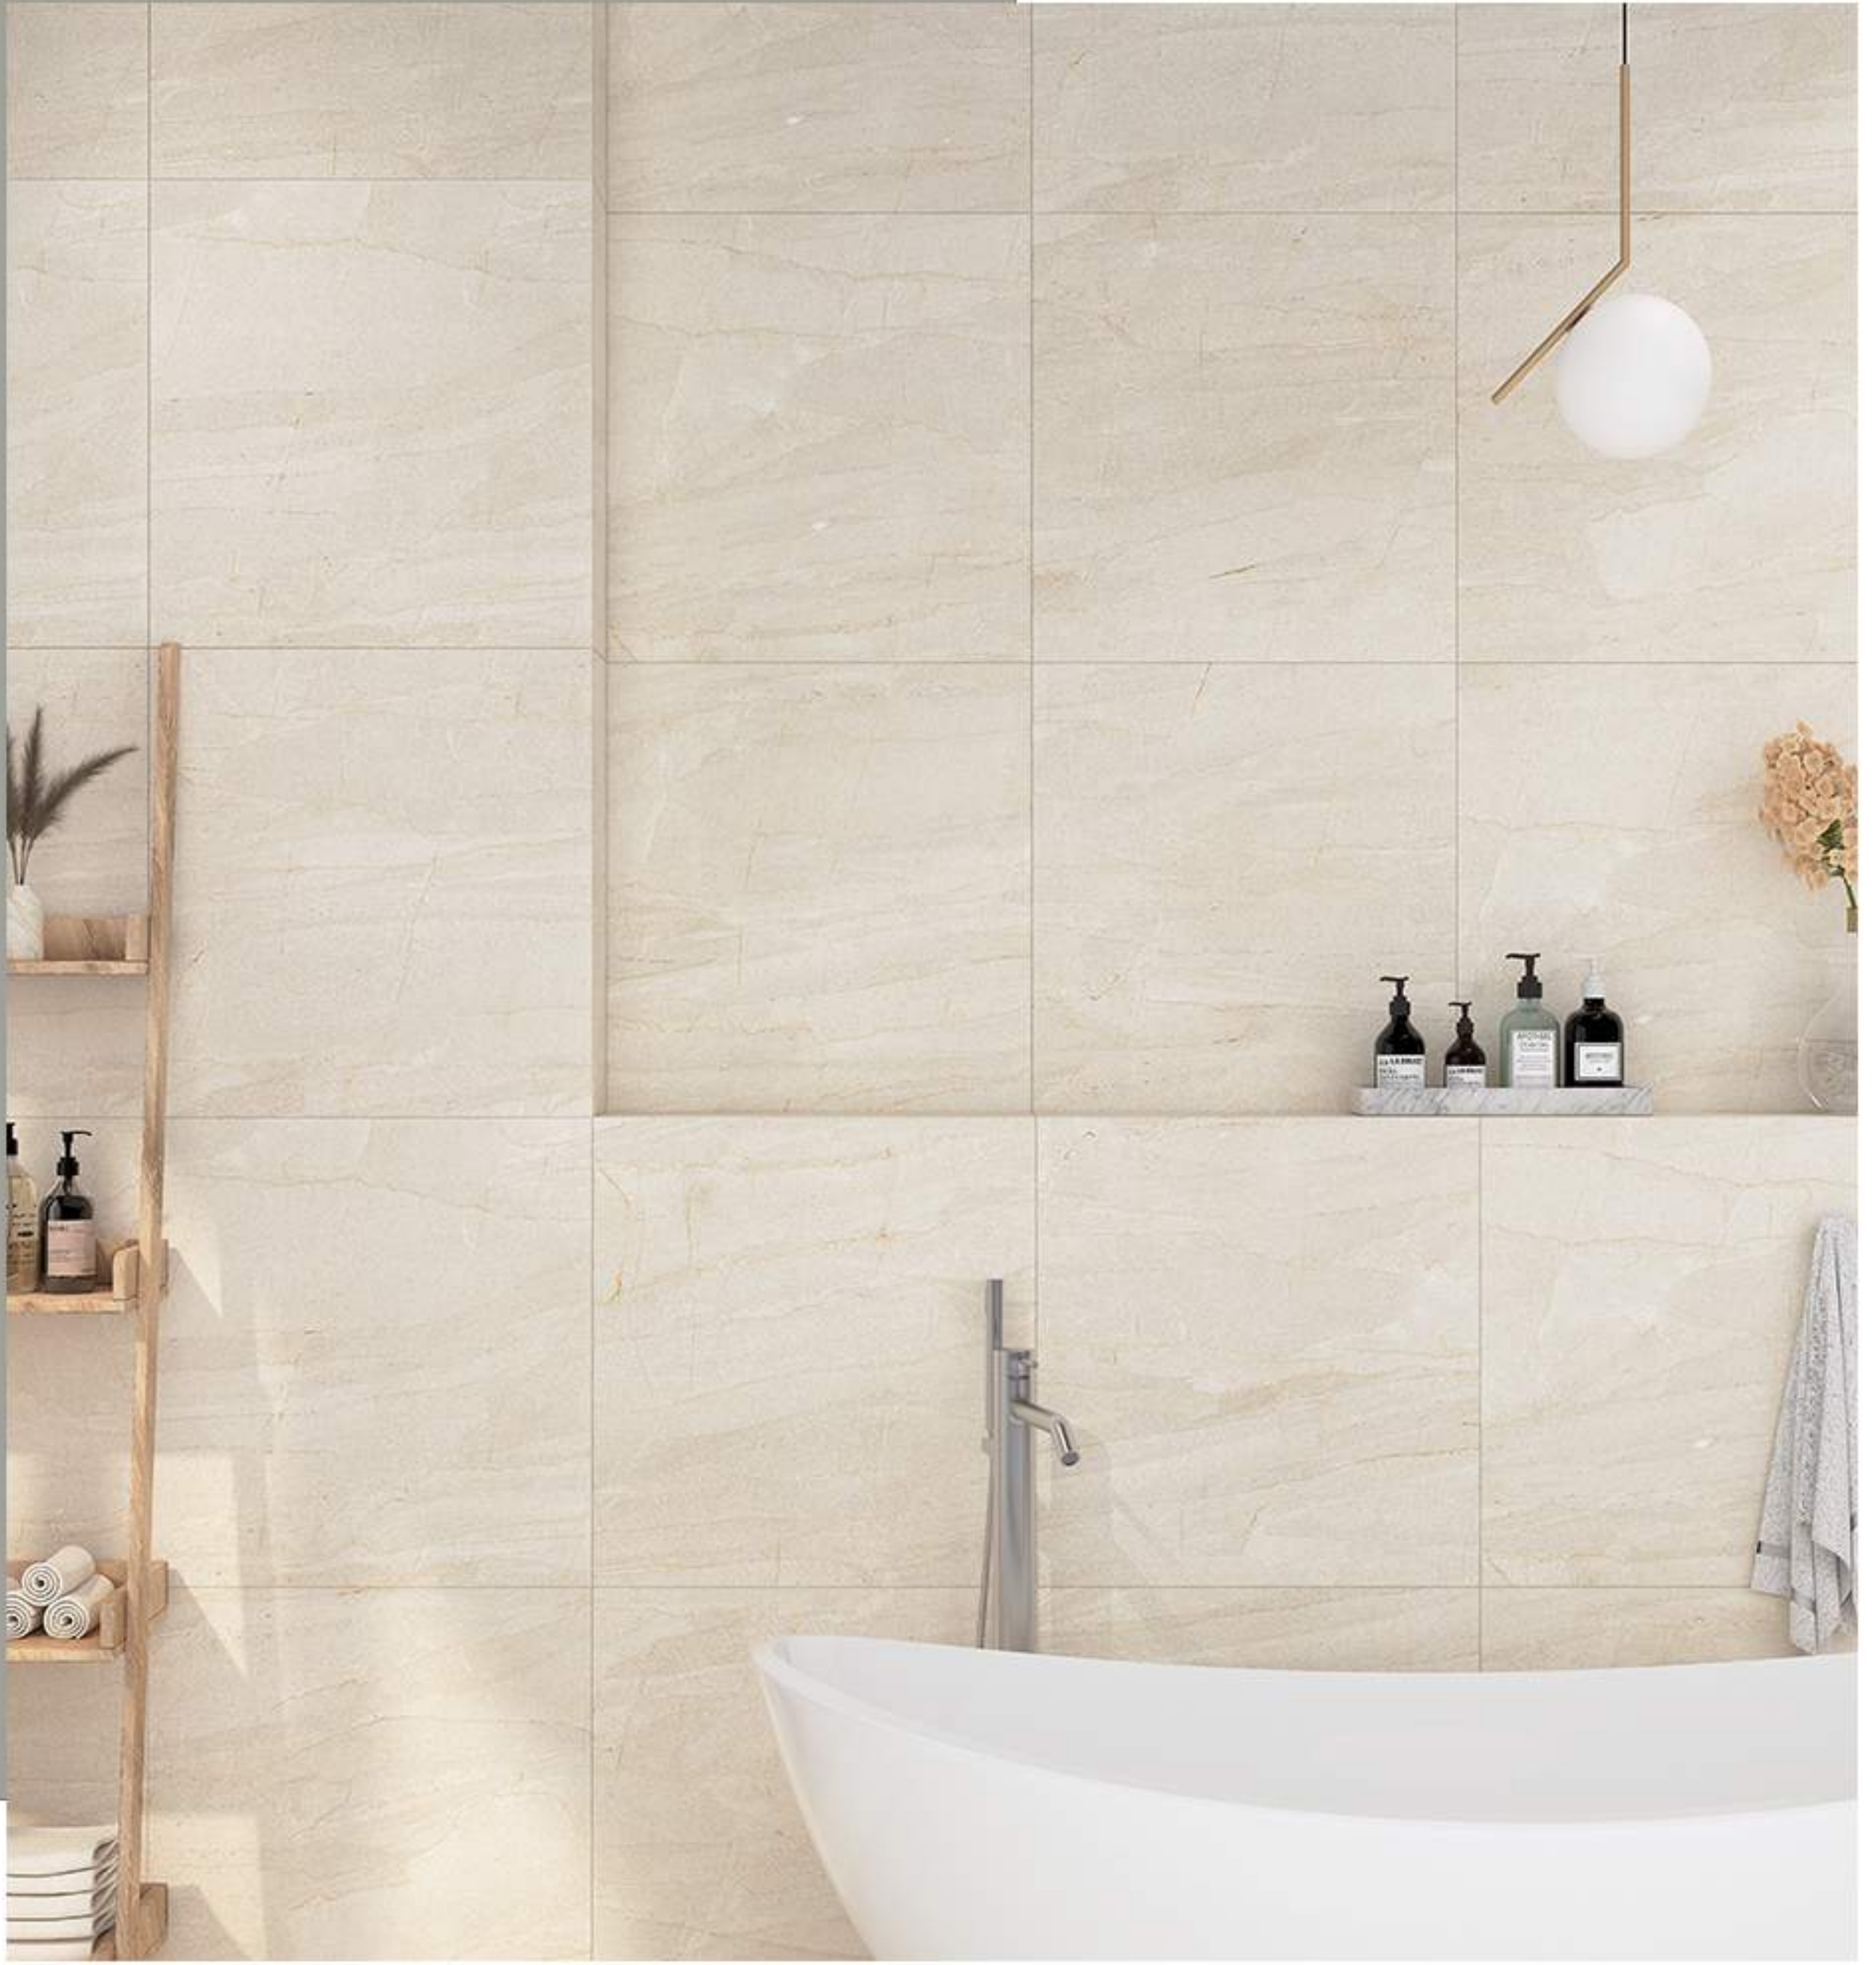

PERTH

SIZE:
60 X 60

THICKNESS:
10 mm