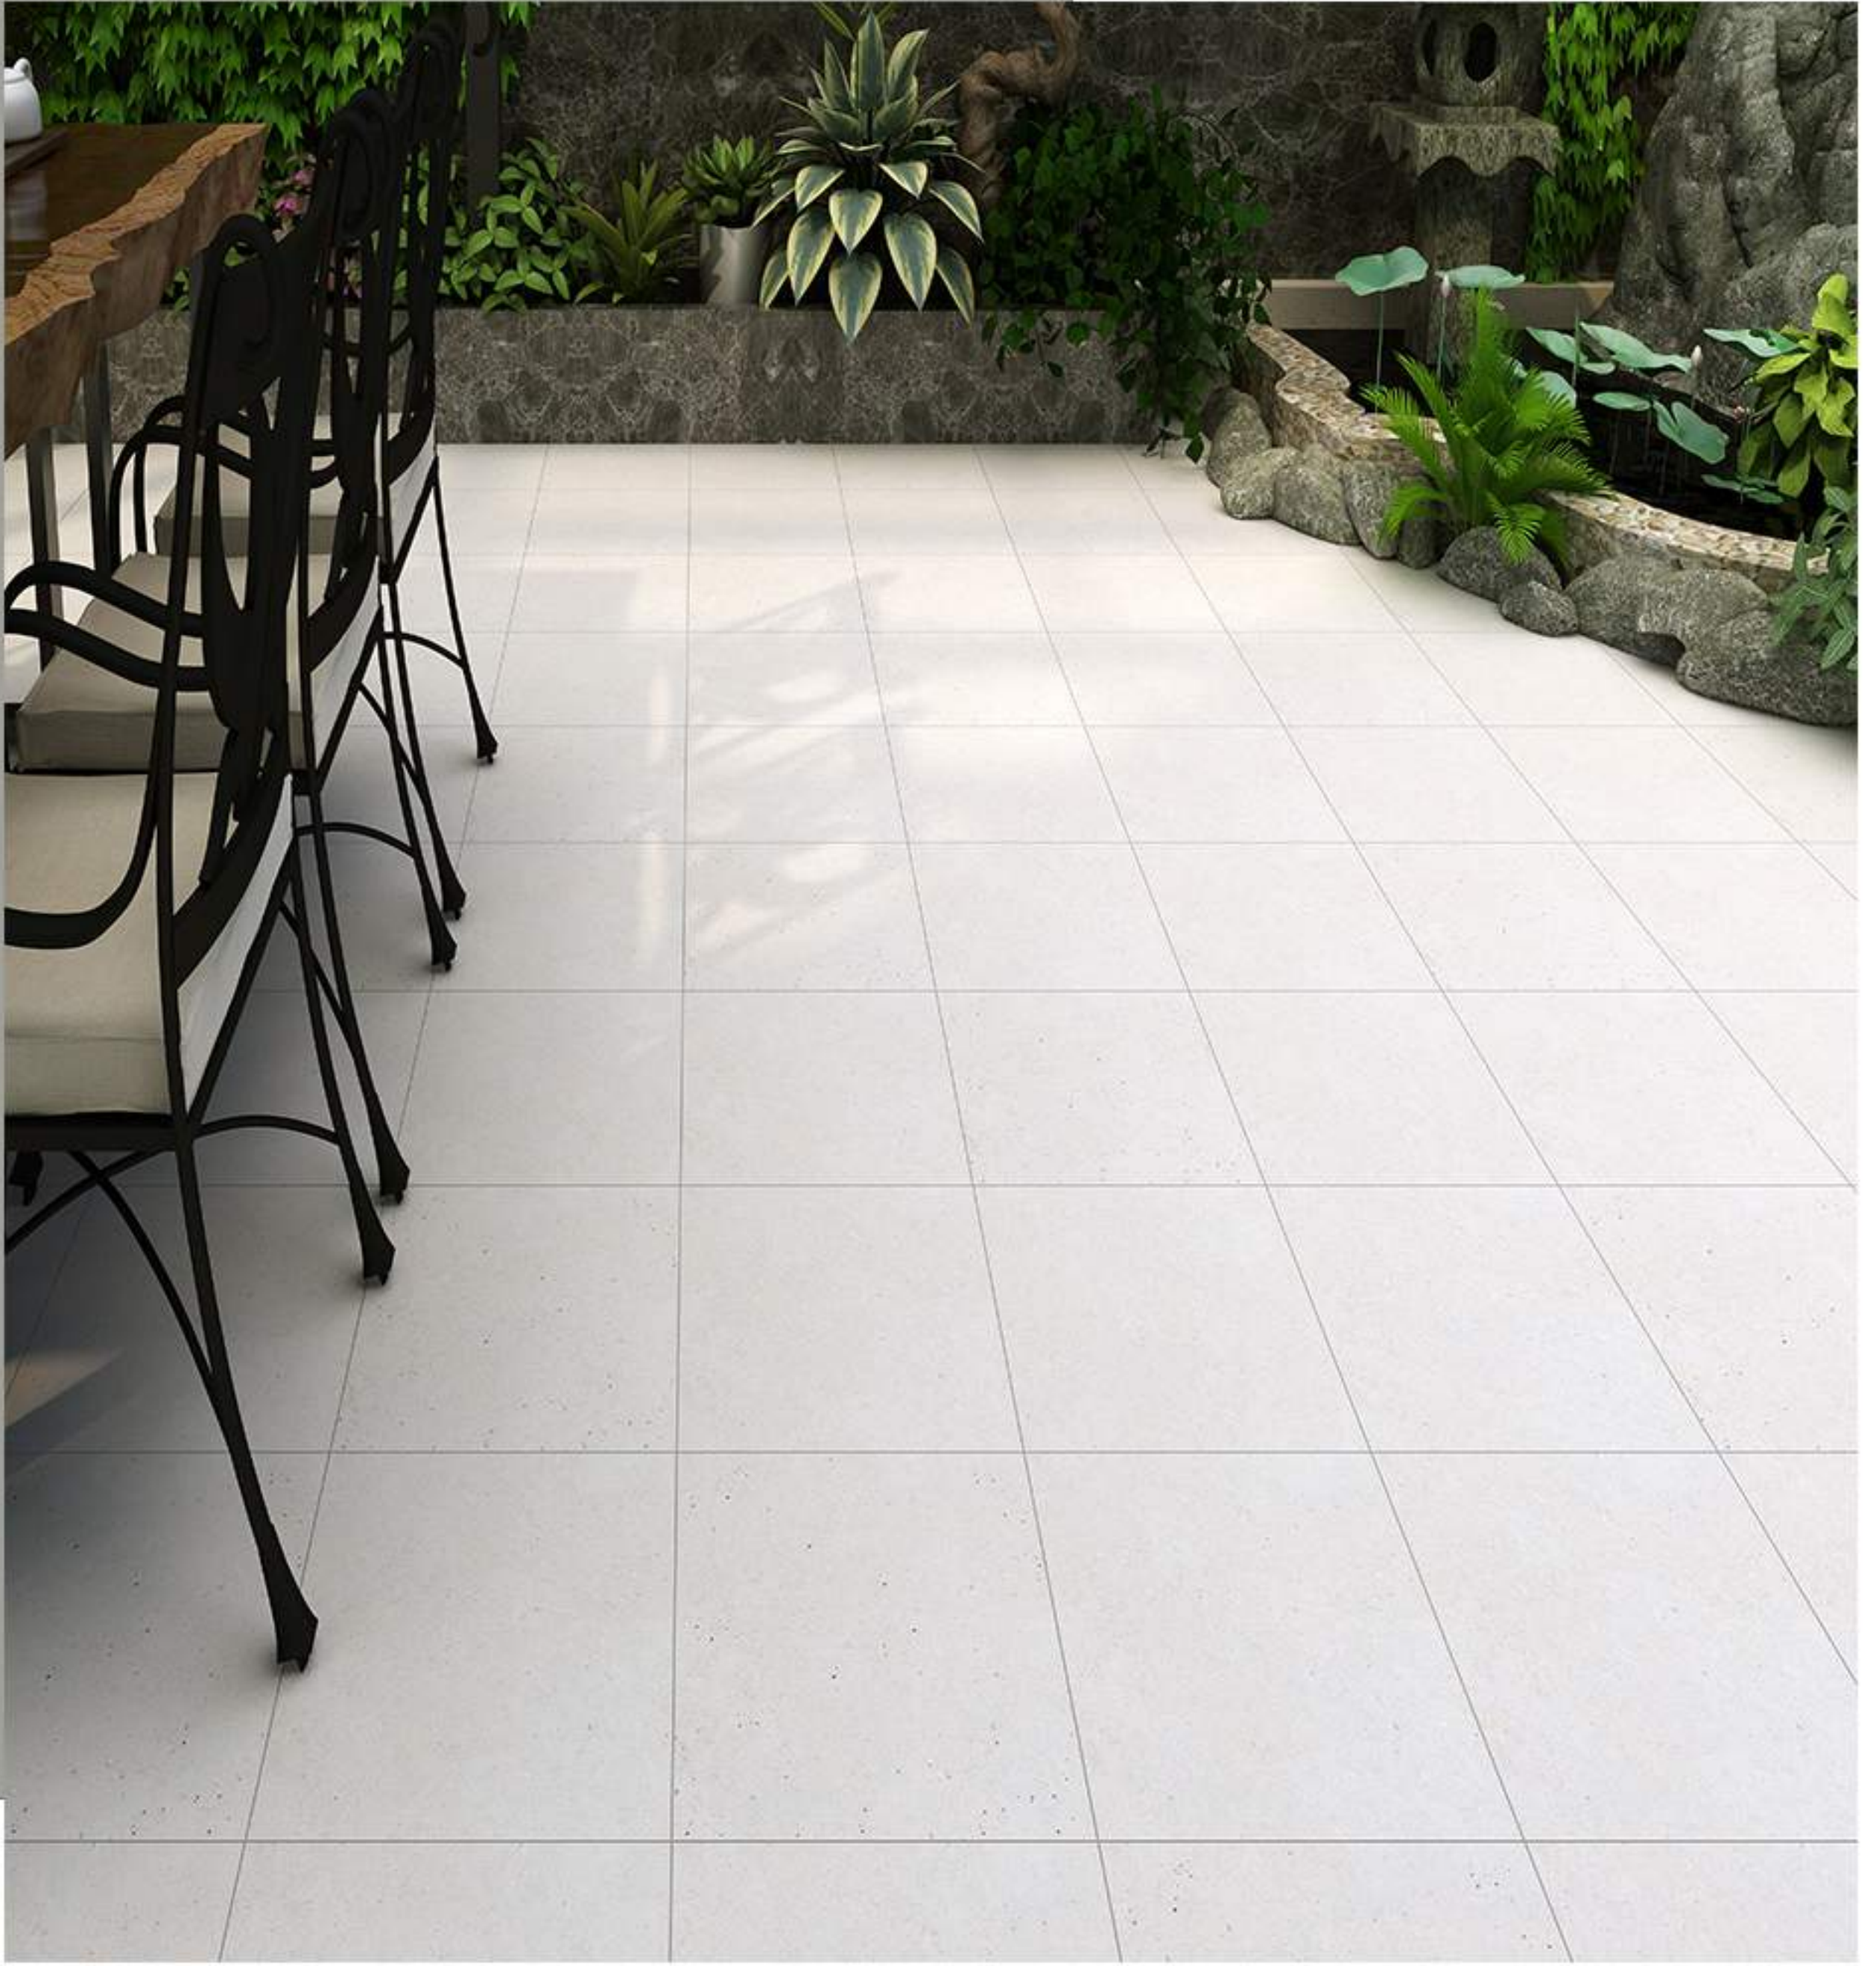

# GEOSTONE

**SIZE:**  
40 X 40 CM

**THICKNESS:**  
12 mm

**COLOUR:**  
Dark - Grey

**FACES:**  
6 Faces

• WALL • FLOOR • GARDEN • SWIMMING POOL • STAIRS • COMMERCIAL

NATIONAL INDUSTRIES CERAMICS

**HYAT**