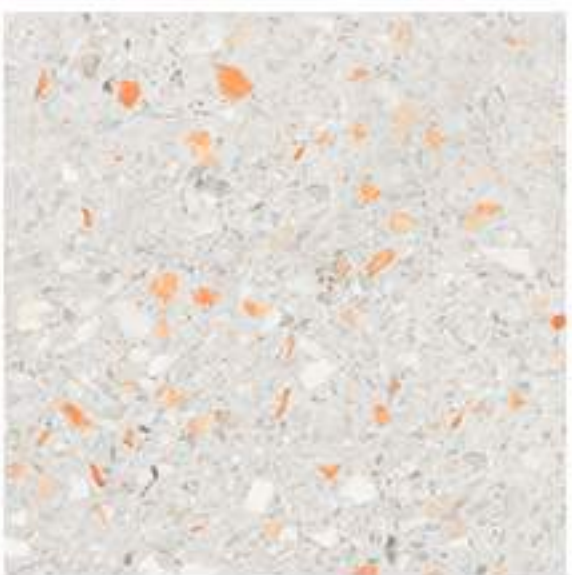

PEBBLES

SIZE:
40 X 40 C M

THICKNESS:
12 m m