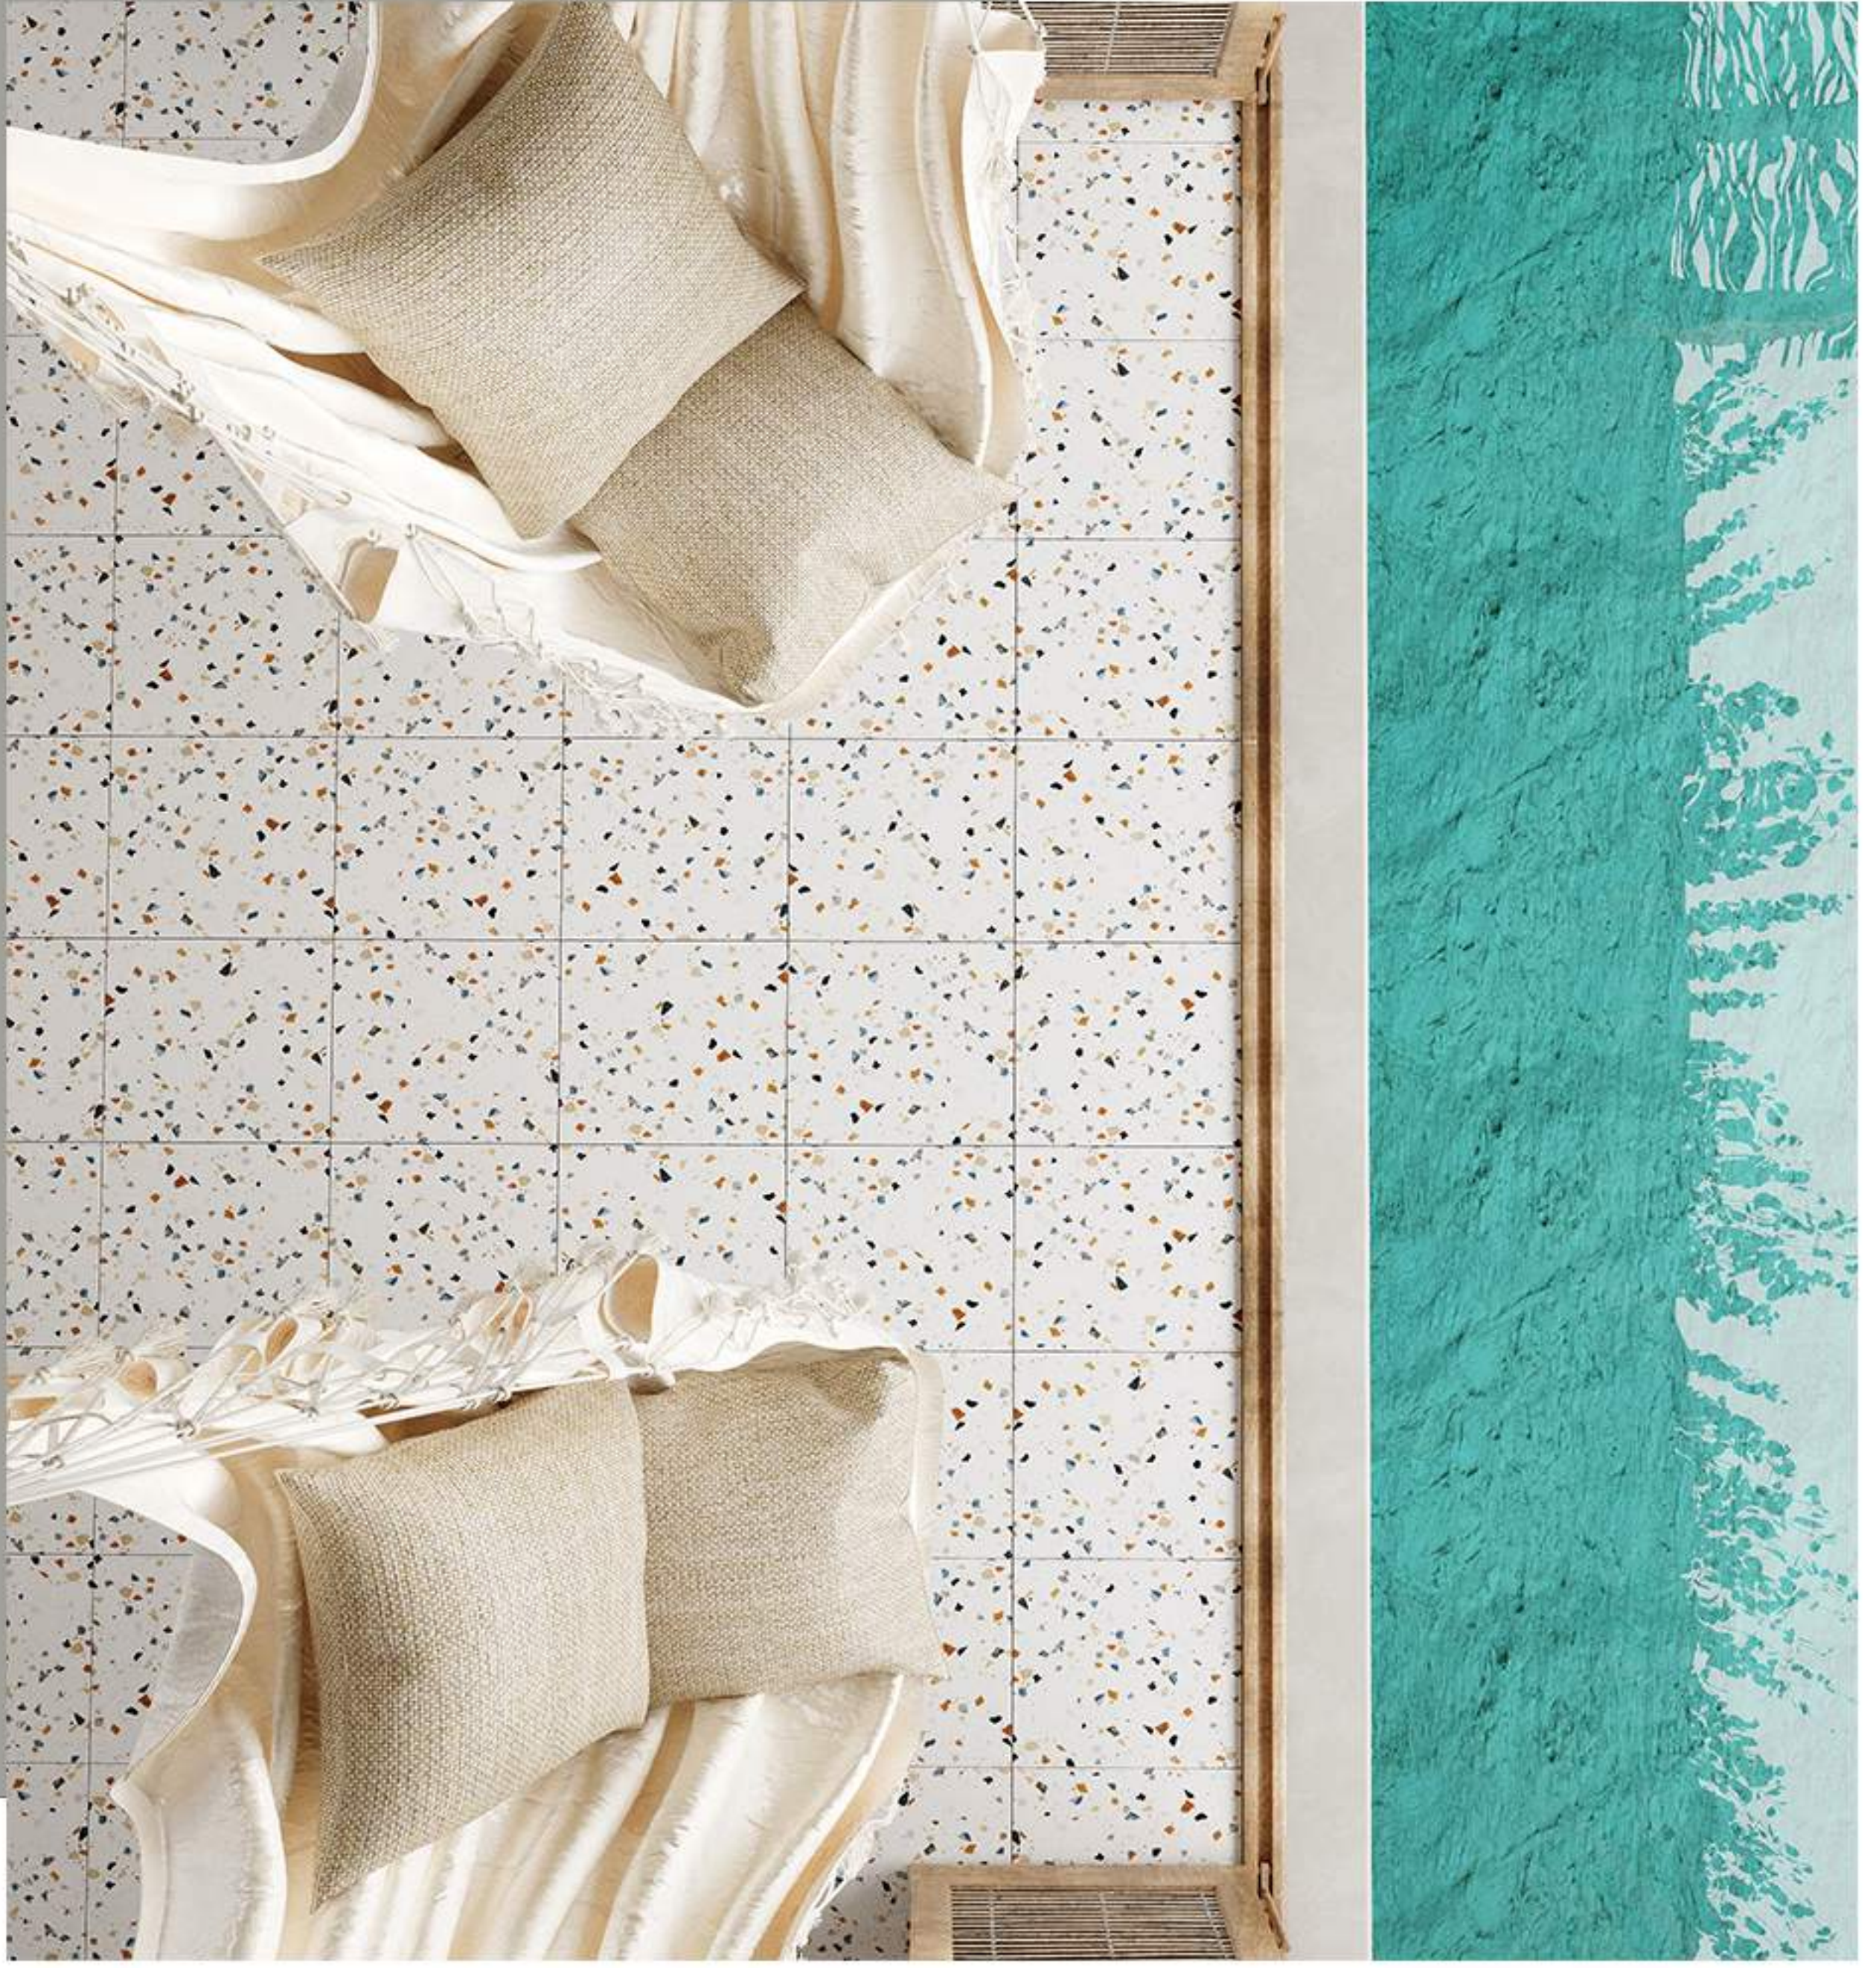

ESPIRIT

SIZE:
40 X 40 CM

THICKNESS:
12 mm