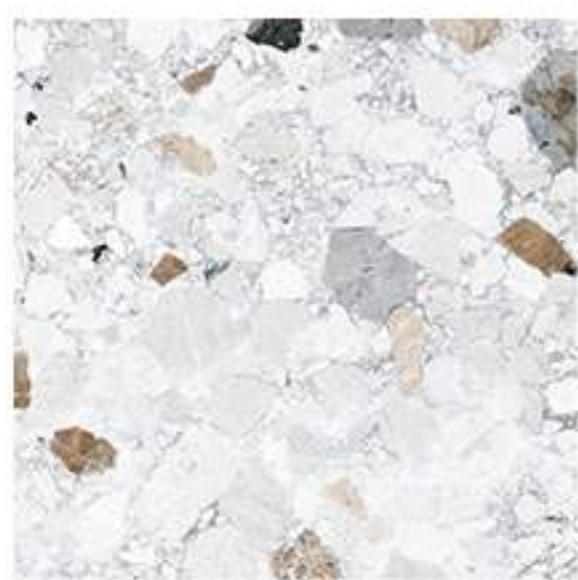

COLOUR:
Light-White

FACES:
10 Faces

• WALL • FLOOR • GARDEN • SWIMMING POOL • STAIRS • COMMERCIAL

NATIONAL INDUSTRIES CERAMICS