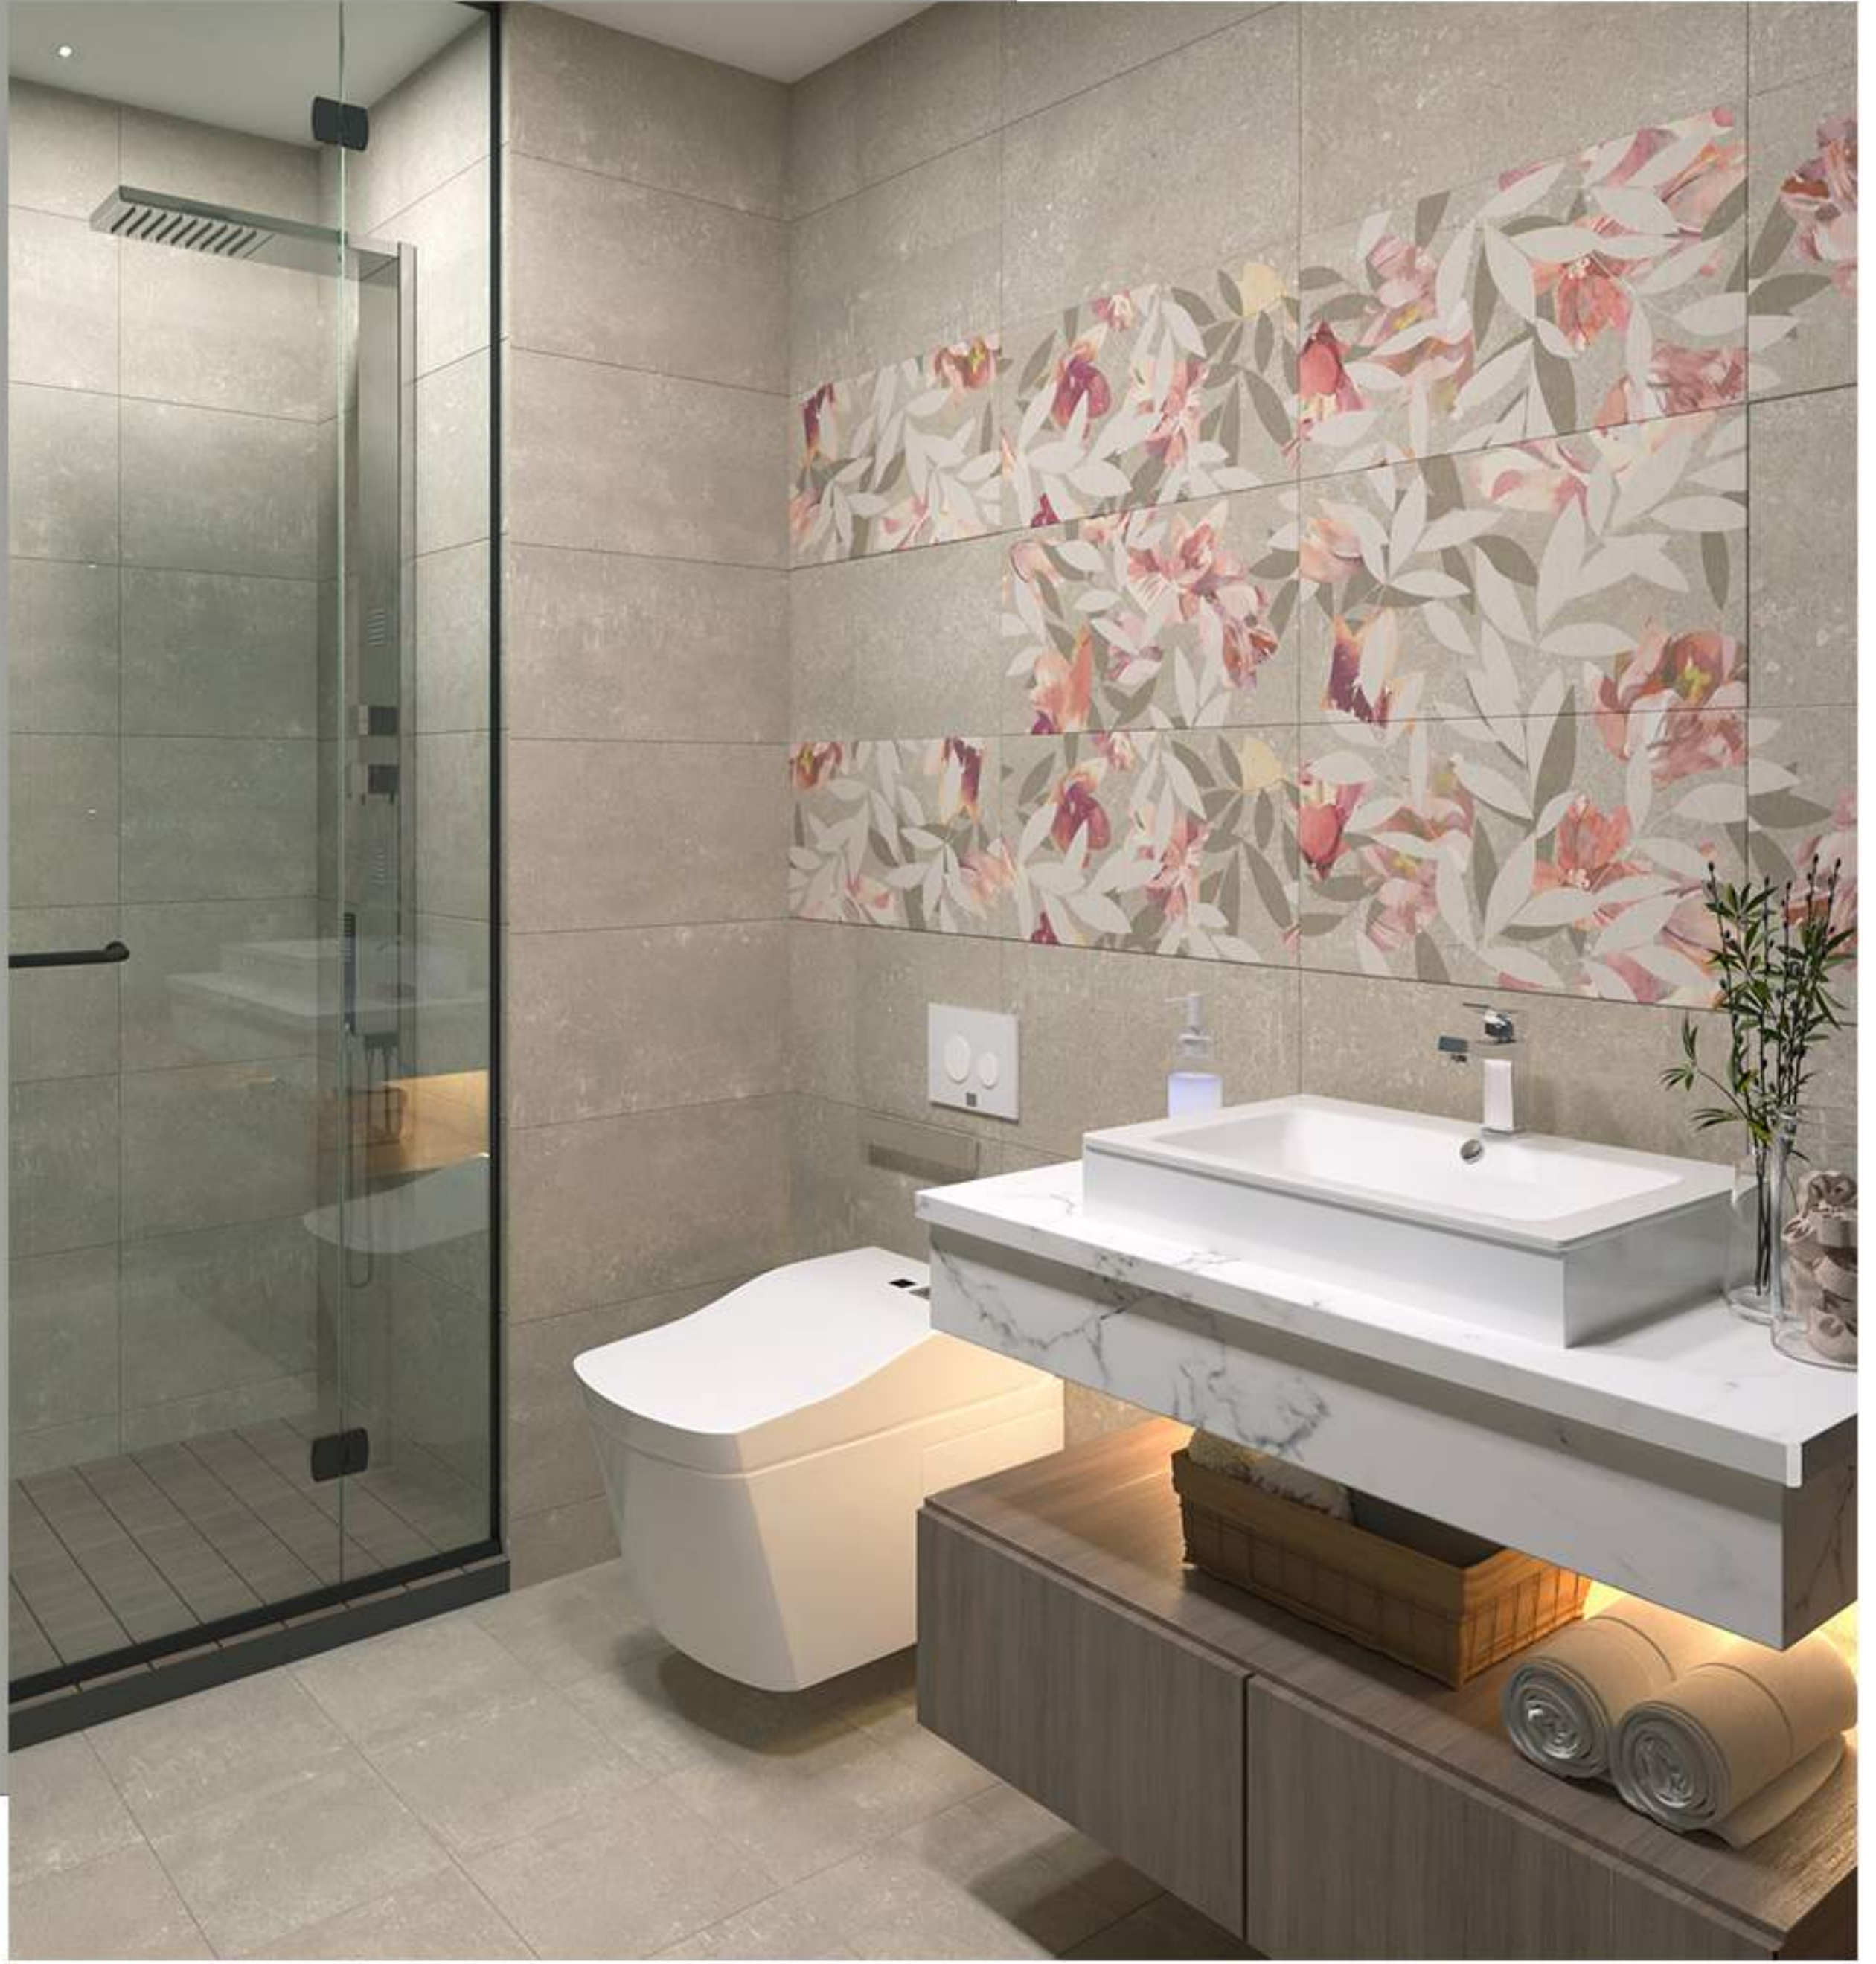

# Bathroom & Kitchens

31.8x31.8cm

30x60cm

• WALL • FLOOR • KITCHEN • BATHROOM • LIVING ROOM • OUTDOOR

NATIONAL INDUSTRIES CERAMICS

ALASKA

Decor-Greige

Greige

**SIZE:**

30 X 60 CM

31.8 X 31.8 CM

**THICKNESS:**

10 mm

**FACES:**

10 Faces

• WALL • FLOOR • KITCHEN • BATHROOM • LIVING ROOM • OUTDOOR