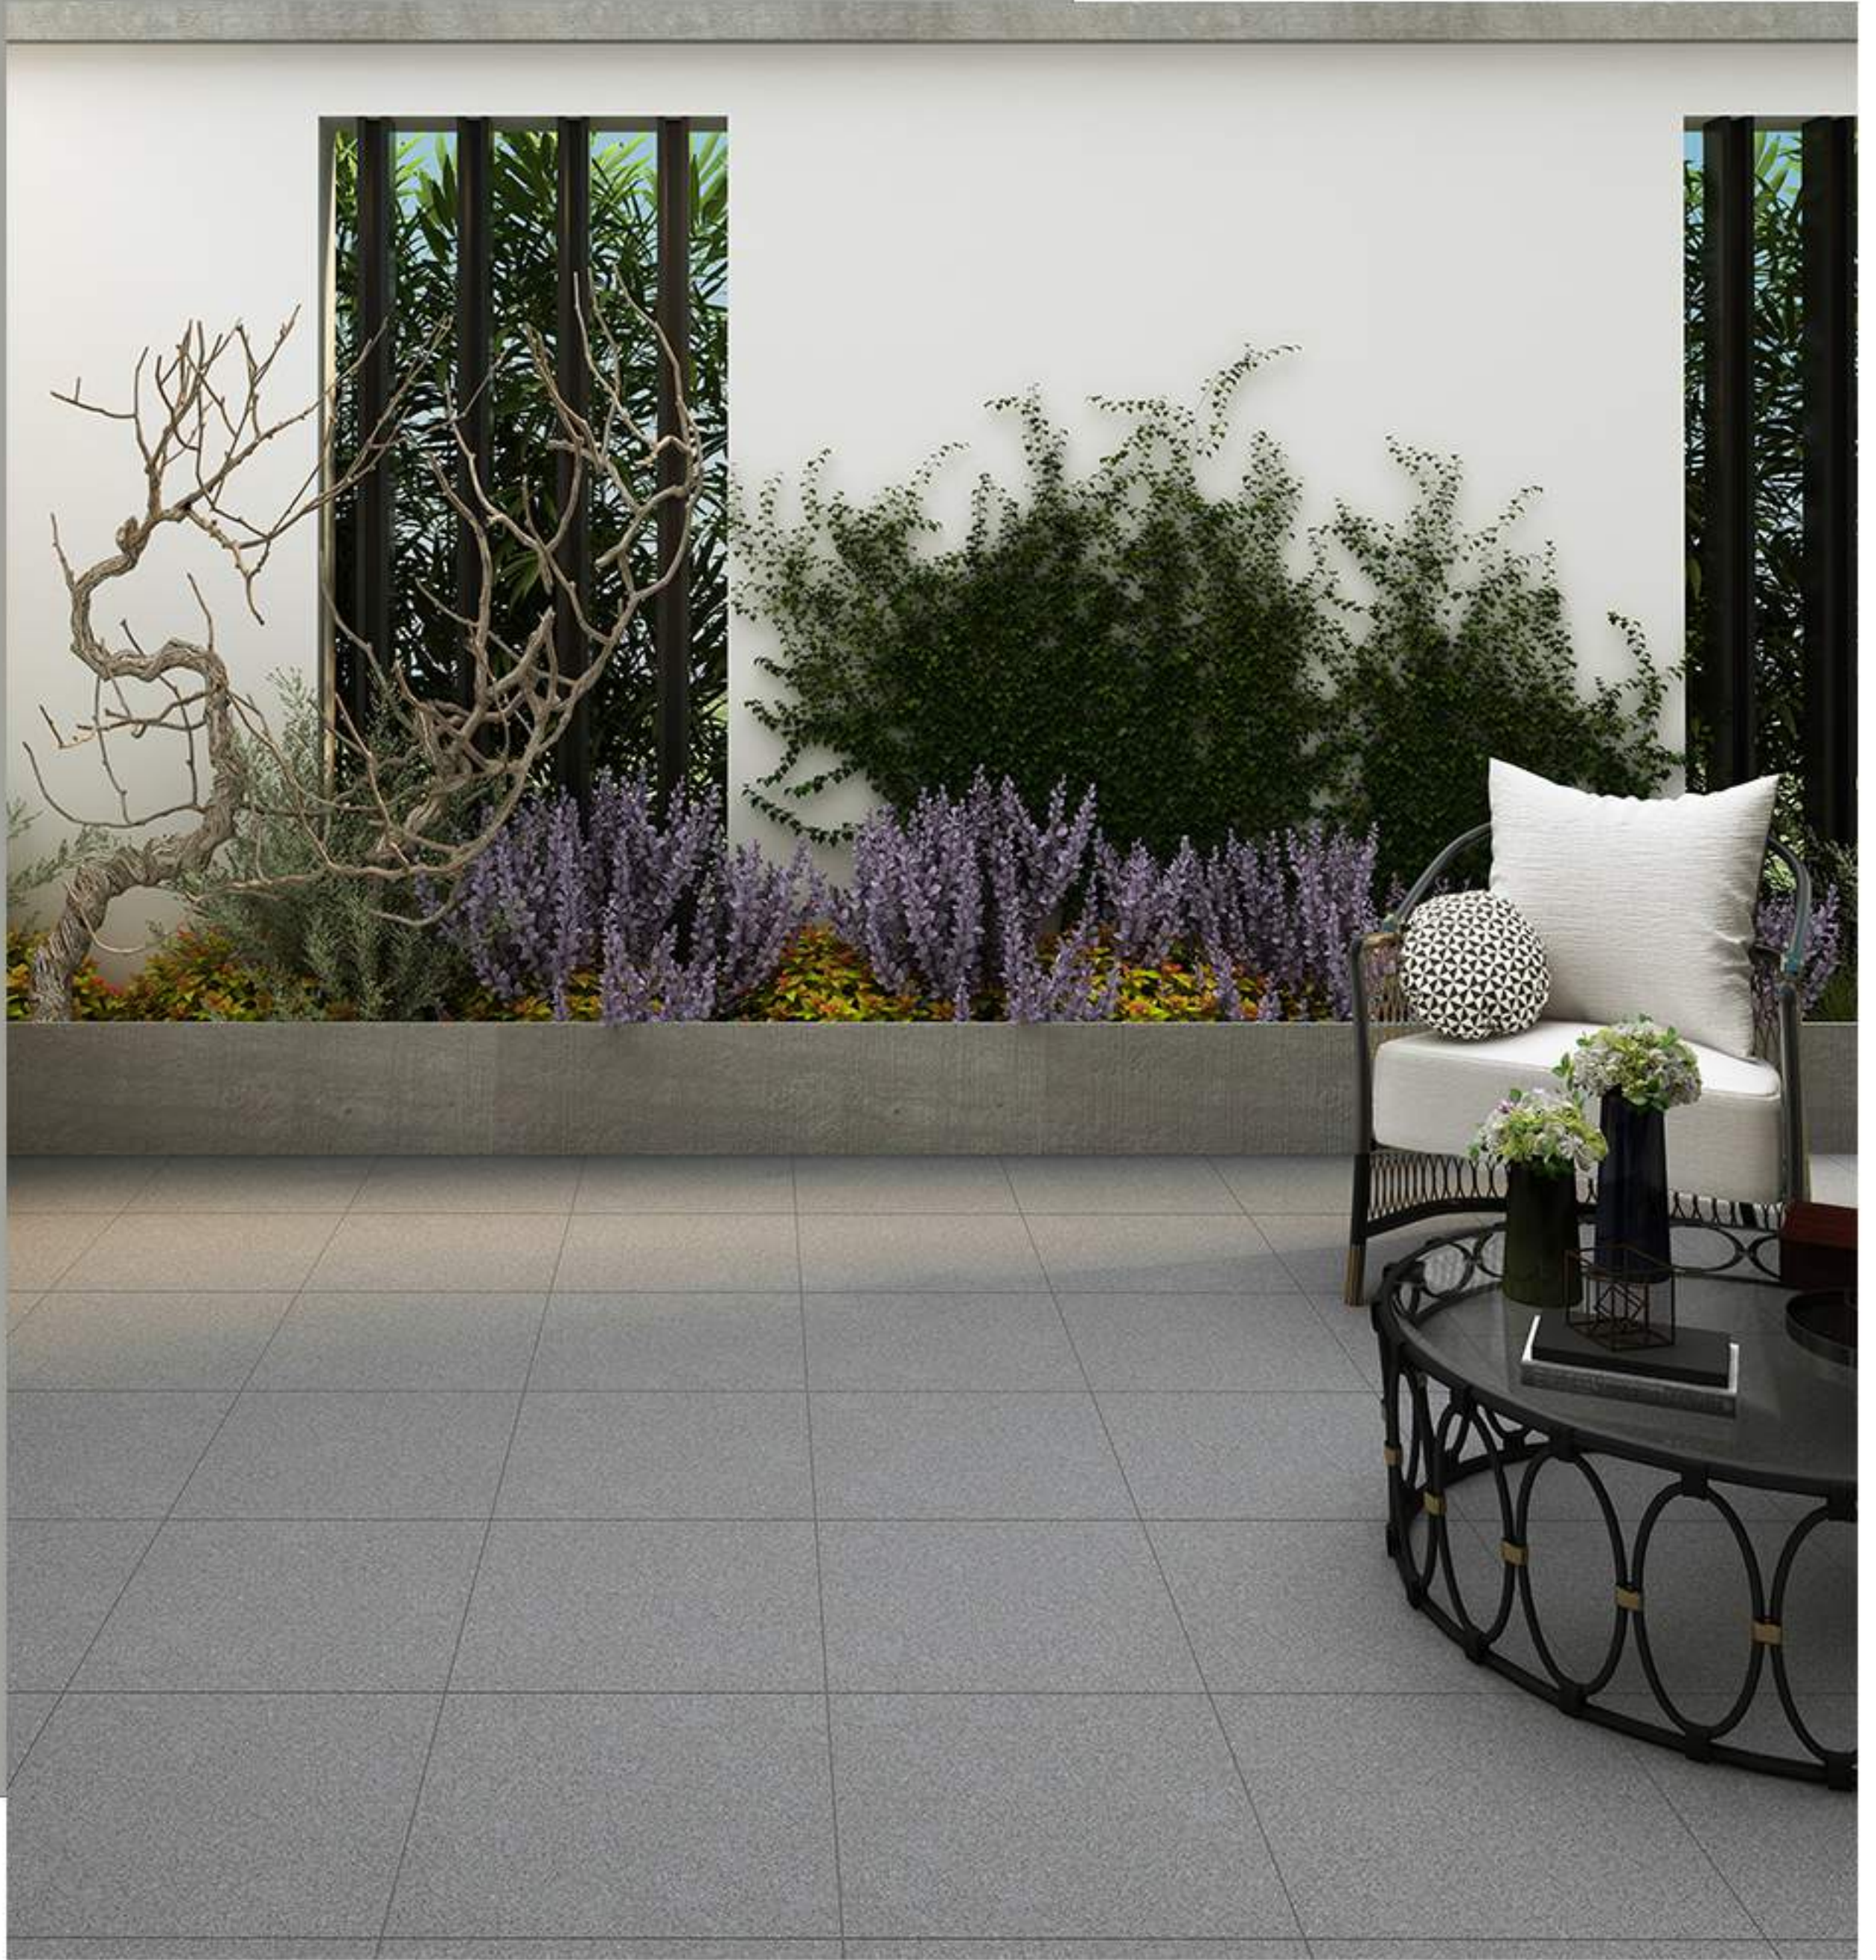

**SIZE:**  
40 X 40 C M

**THICKNESS:**  
12 m m

**COLOUR:**  
Light - Cream

**FACES:**  
4 Faces

• WALL • FLOOR • GARDEN • SWIMMING POOL • STAIRS • COMMERCIAL

NATIONAL INDUSTRIES CERAMICS

LARISSA

**SIZE:**  
40 X 40 CM