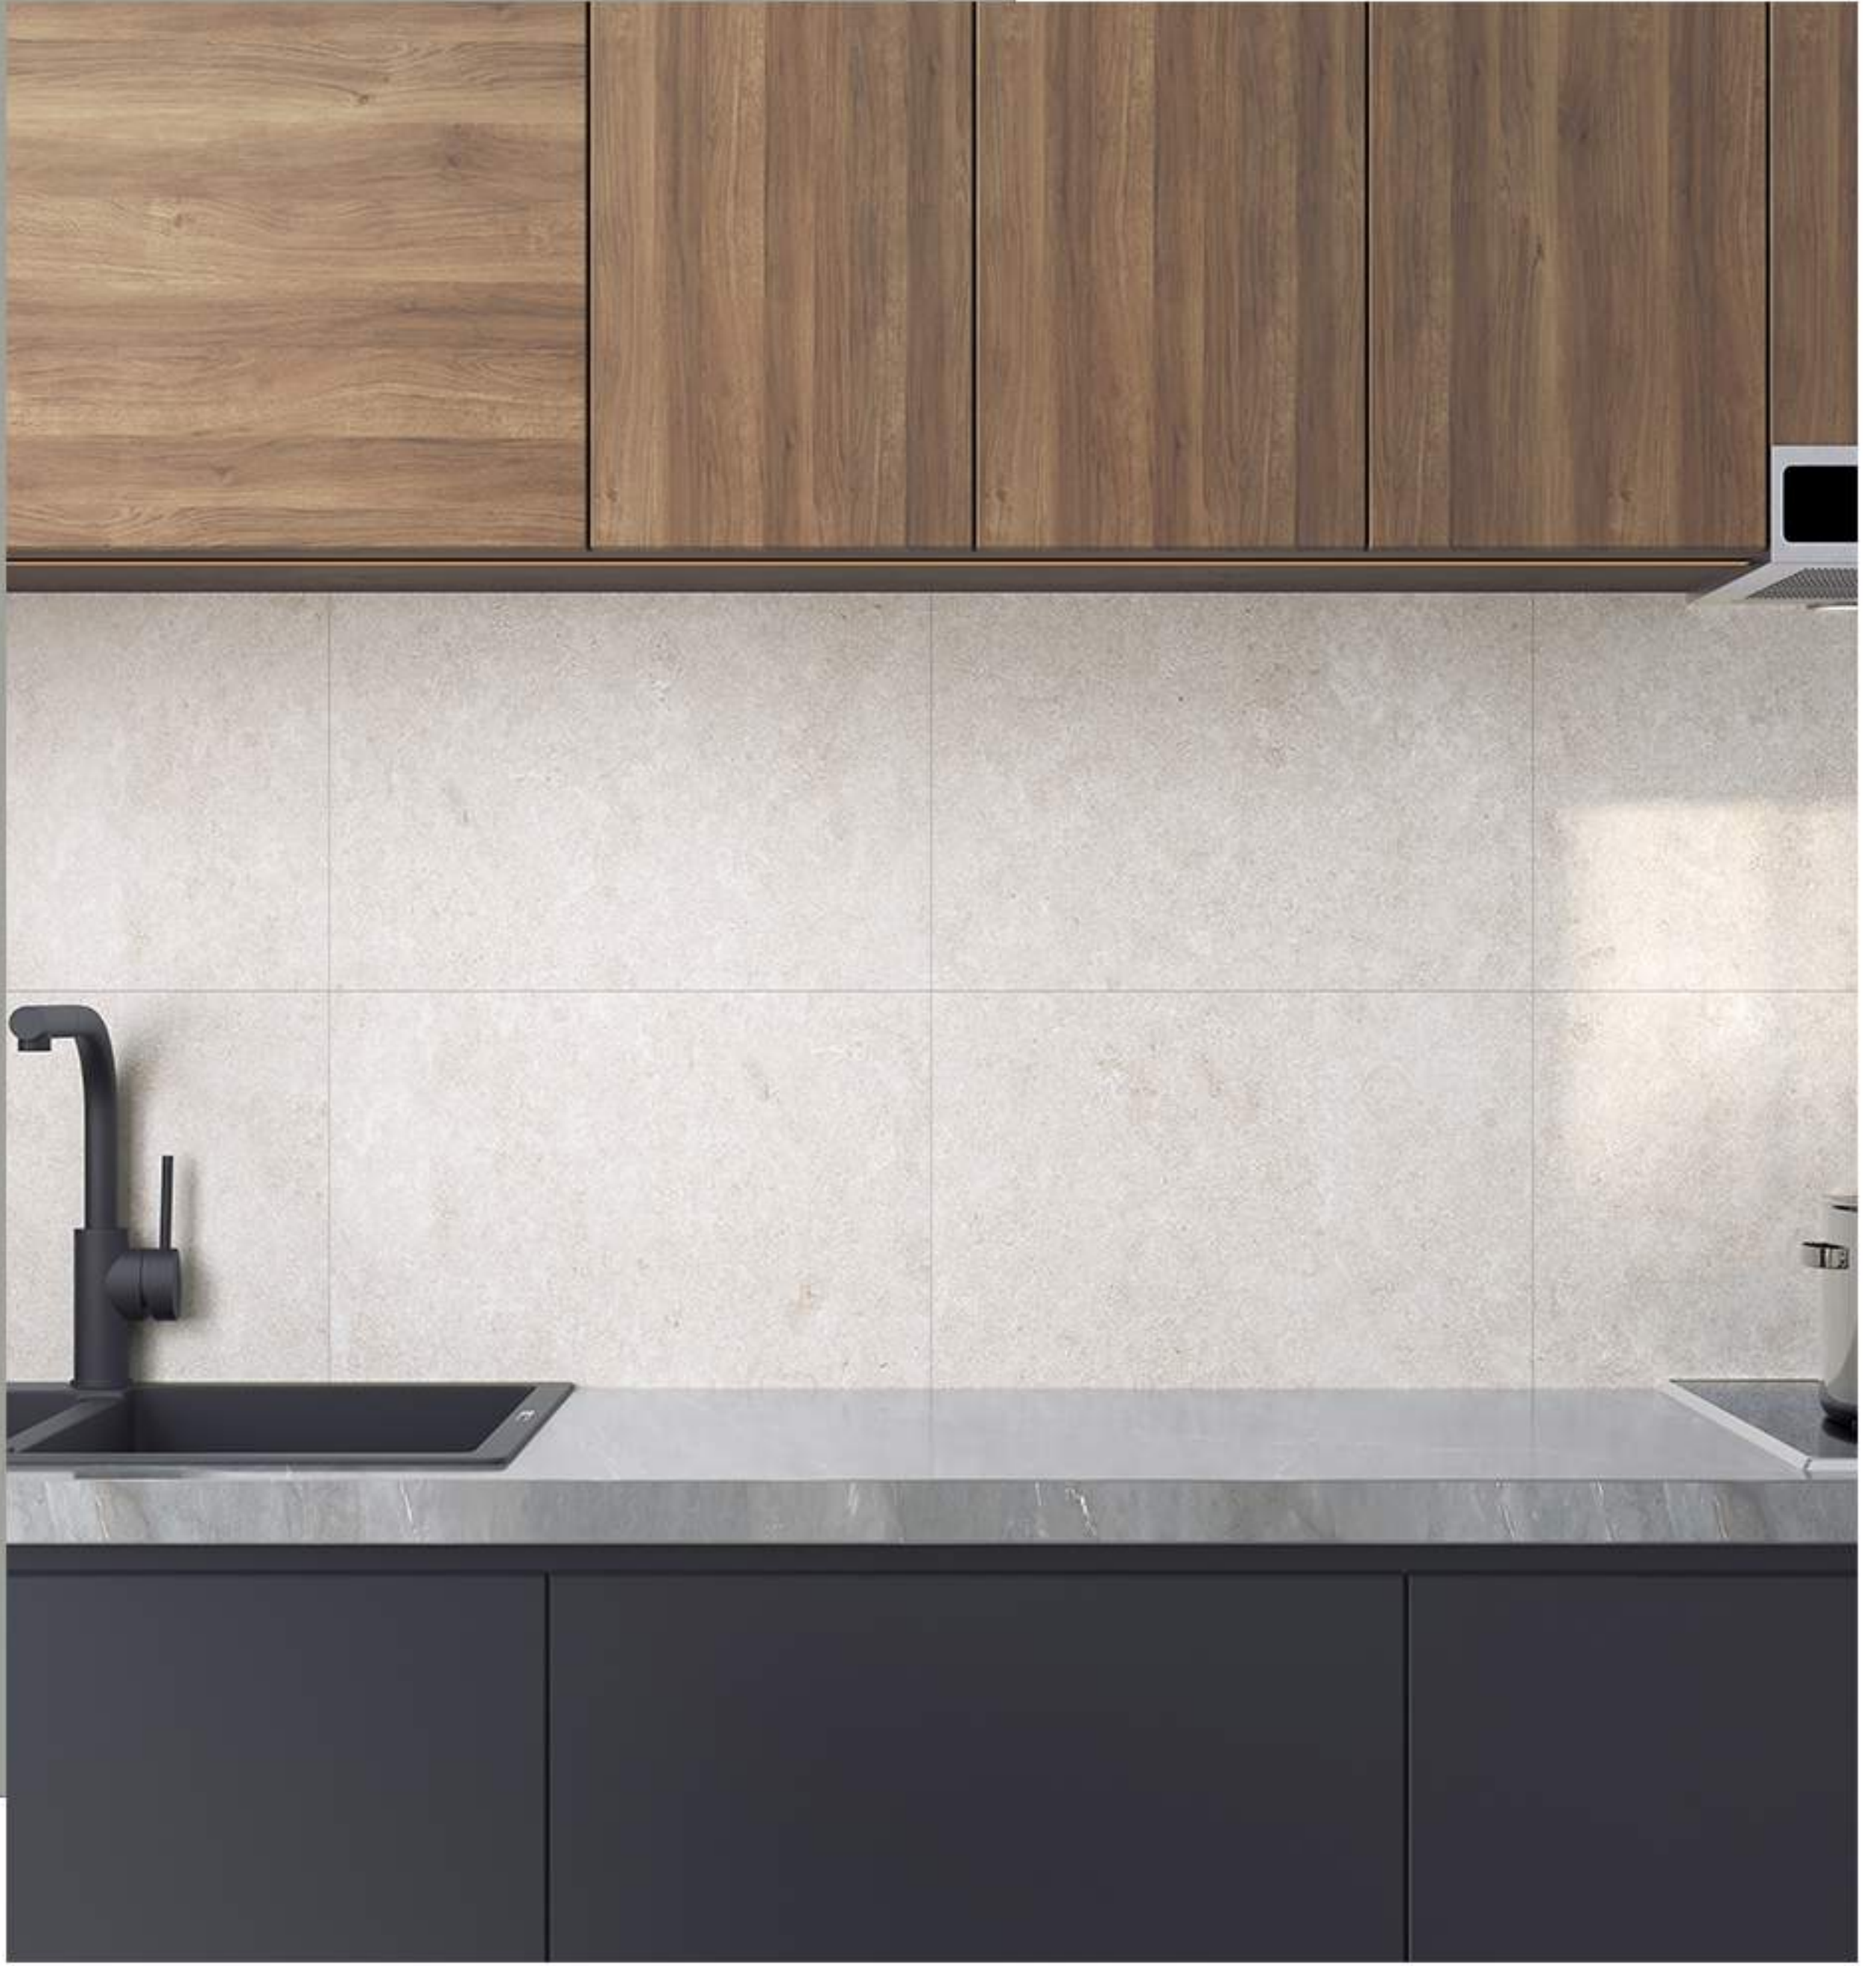

AUCK

SIZE:
30 X 60 C M
31.8 X 31.8 C M

THICKNESS:
10 m m