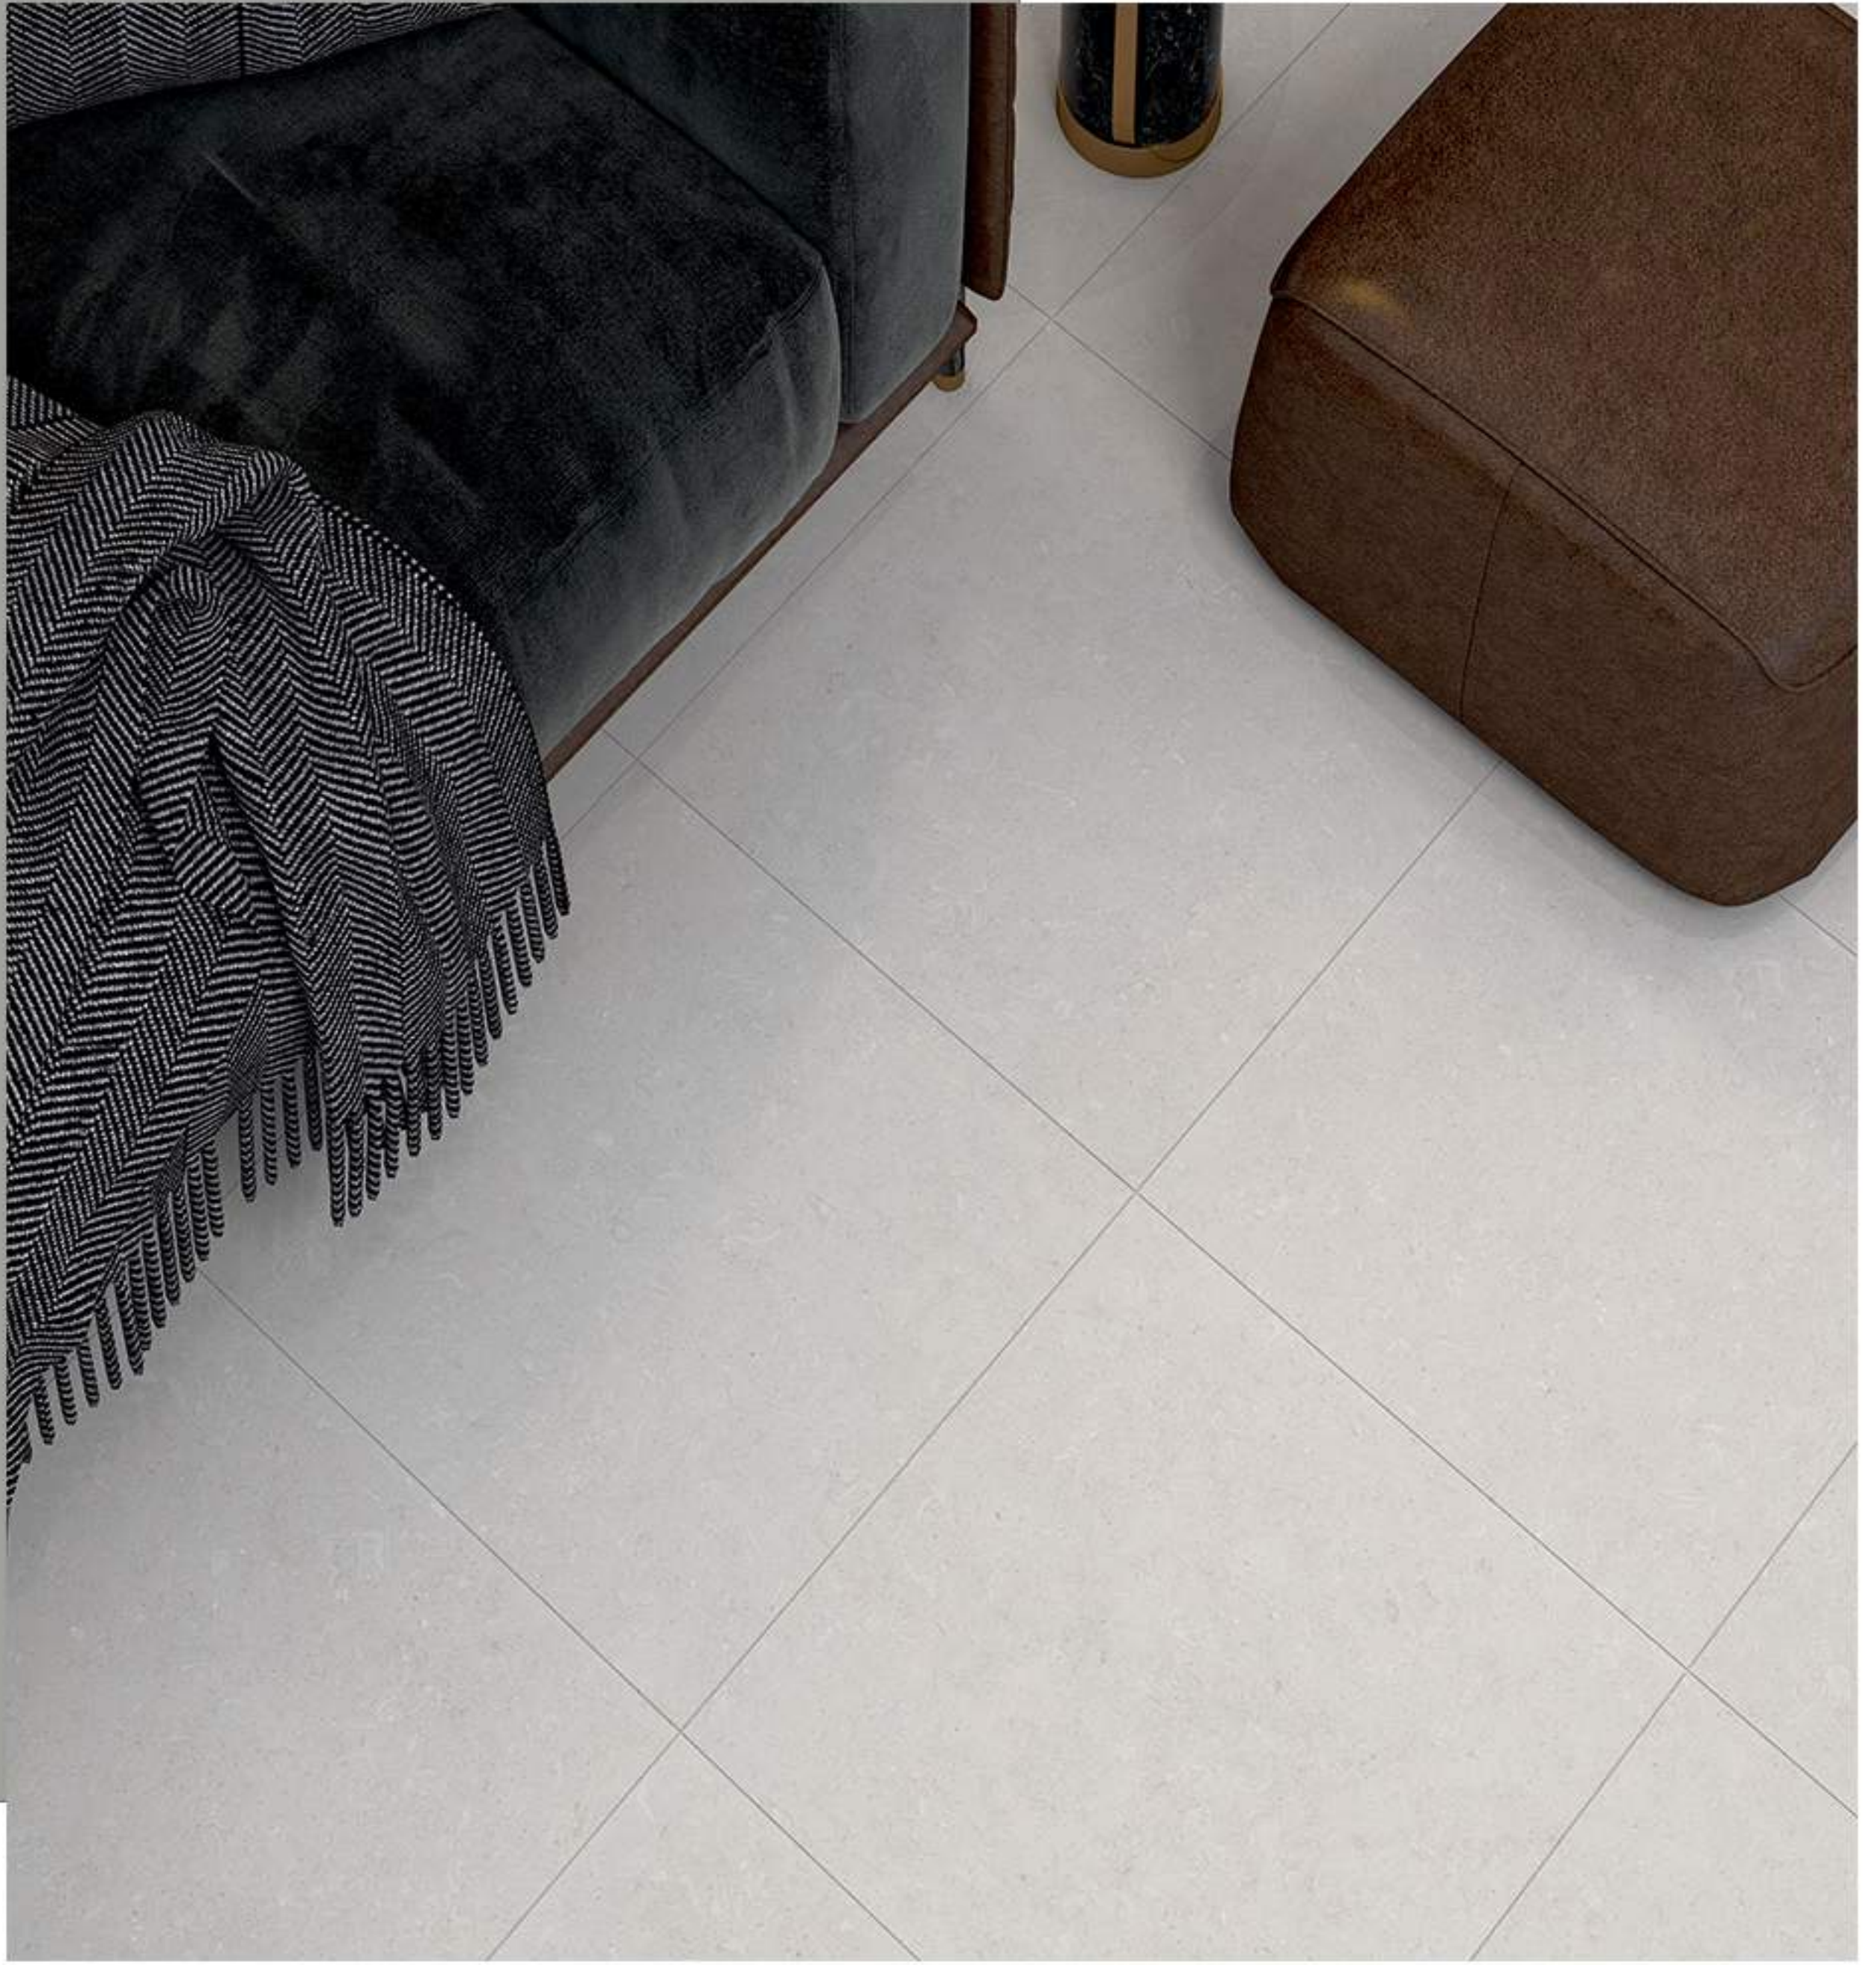

SEOUL

SIZE:
60 X 60

THICKNESS:
10 mm