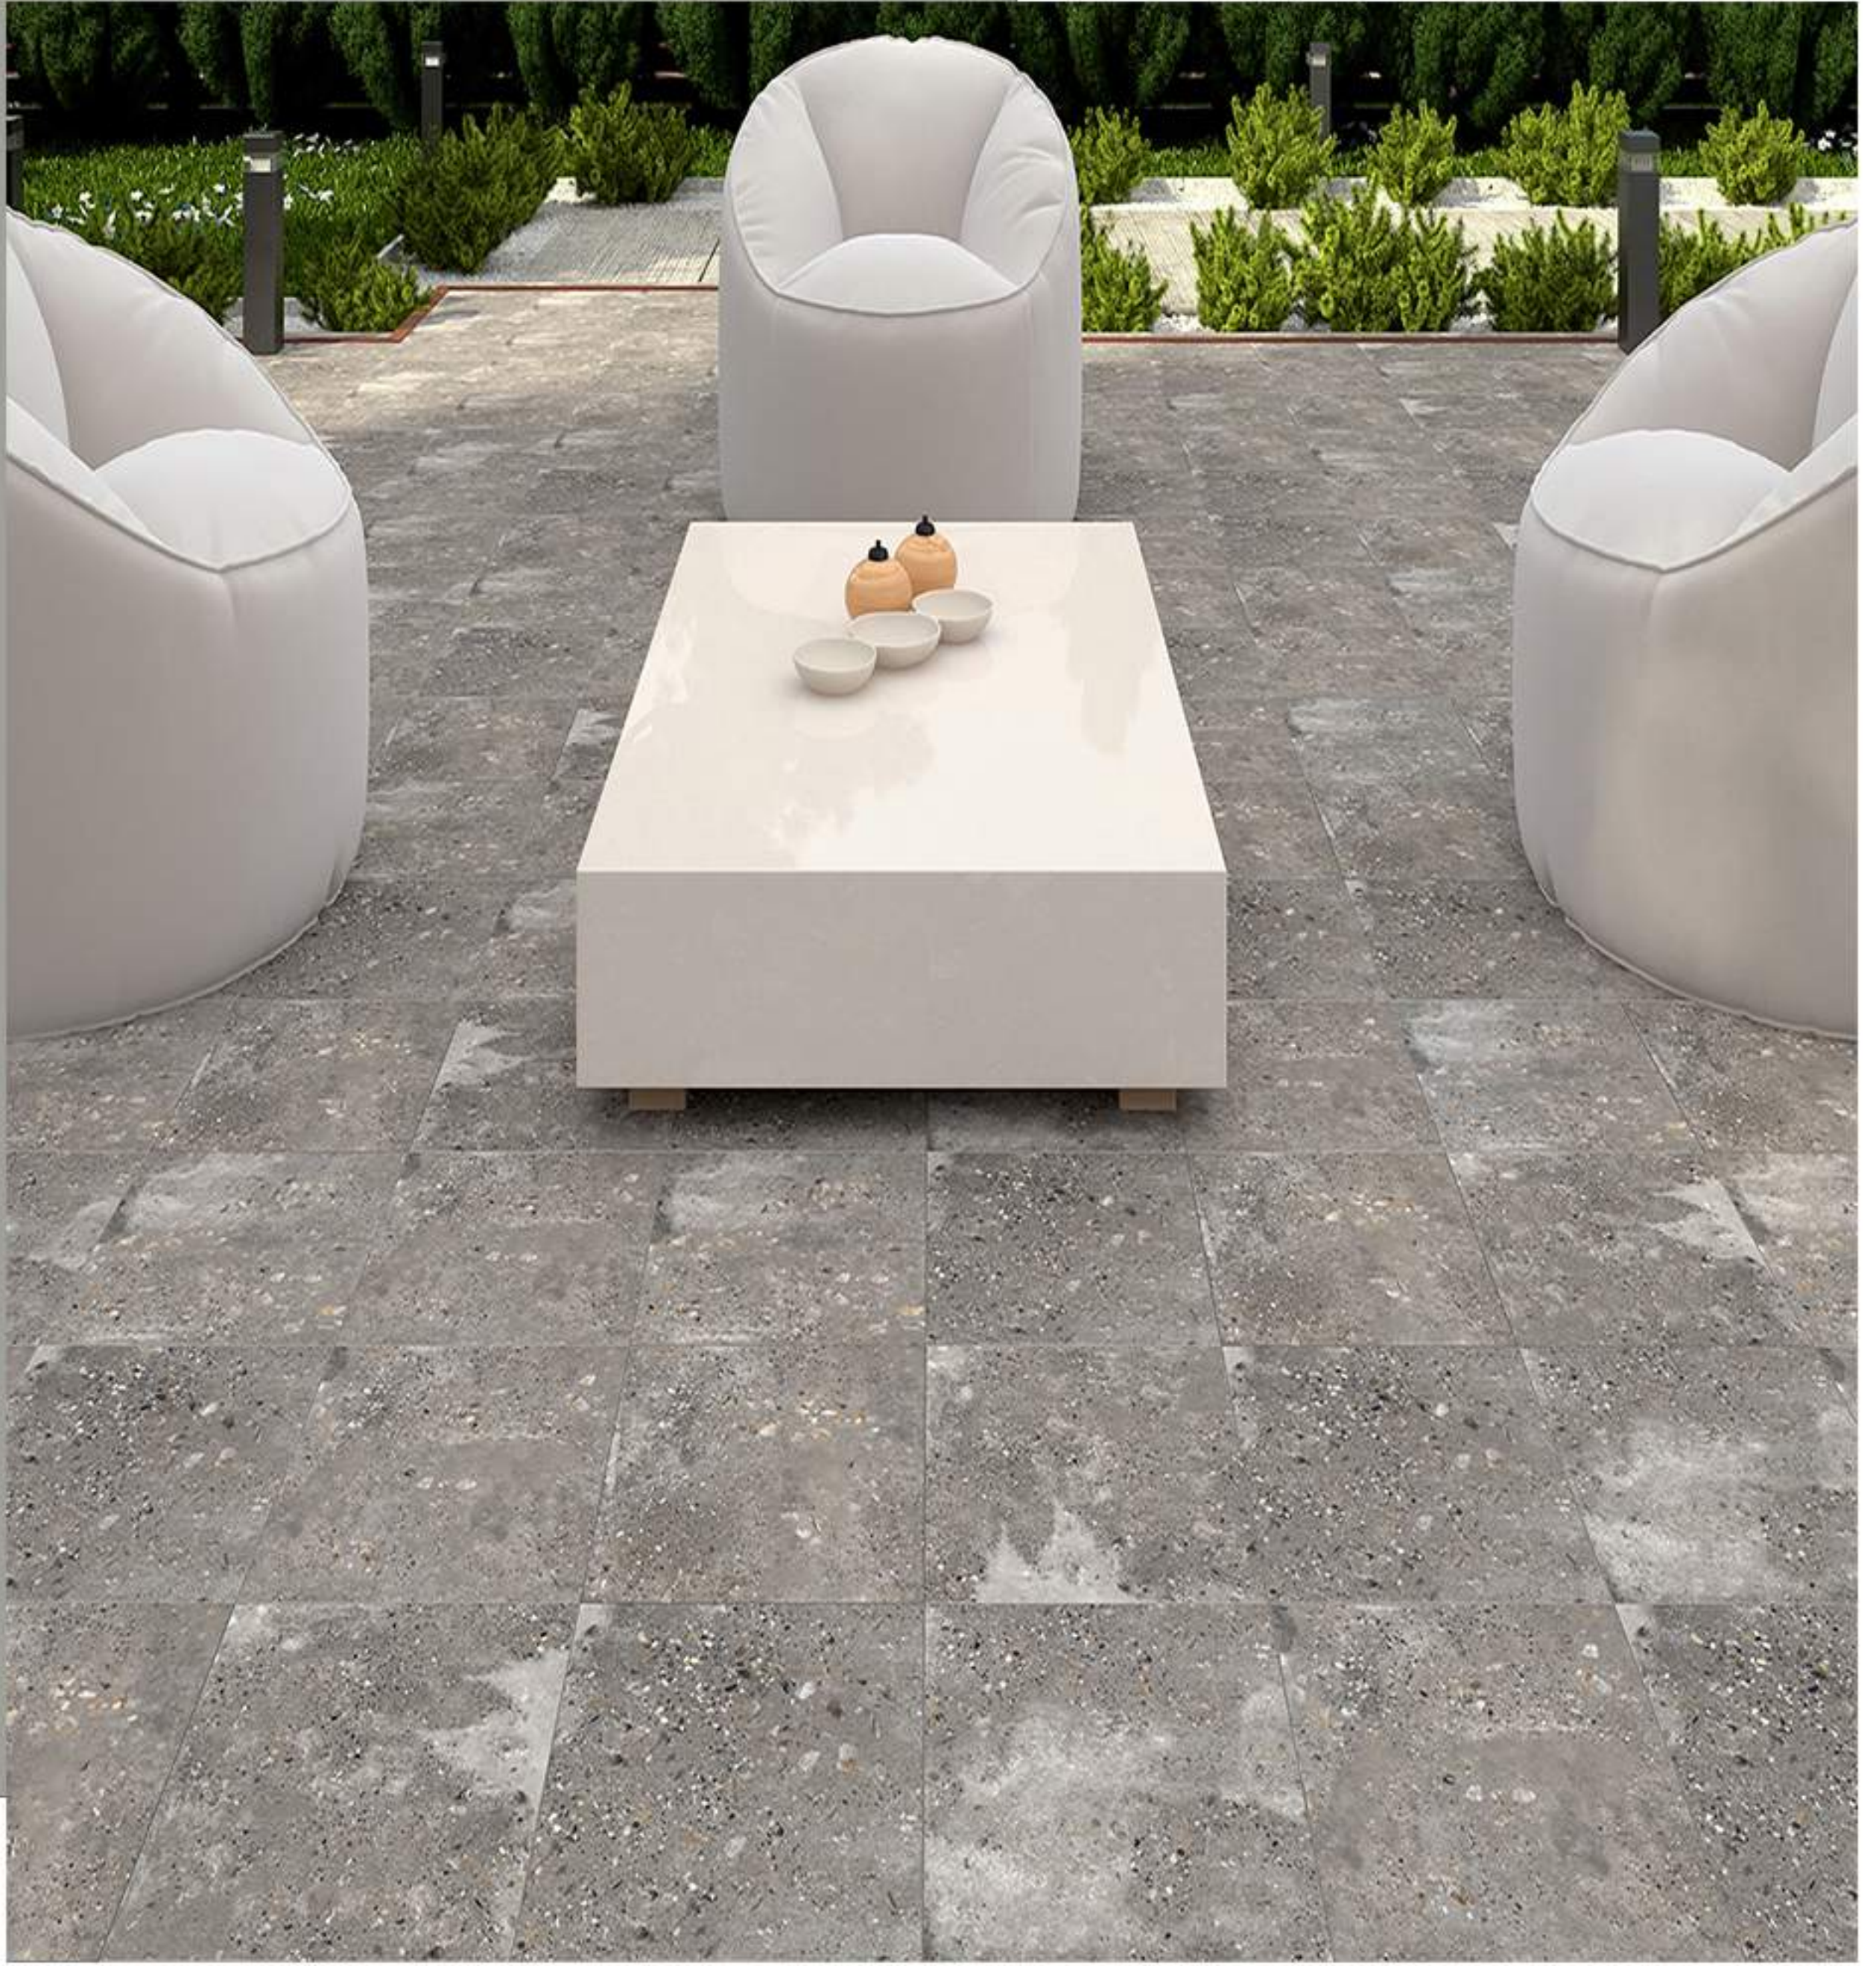

ARIANA

SIZE:
40 X 40 CM

THICKNESS:
12 mm