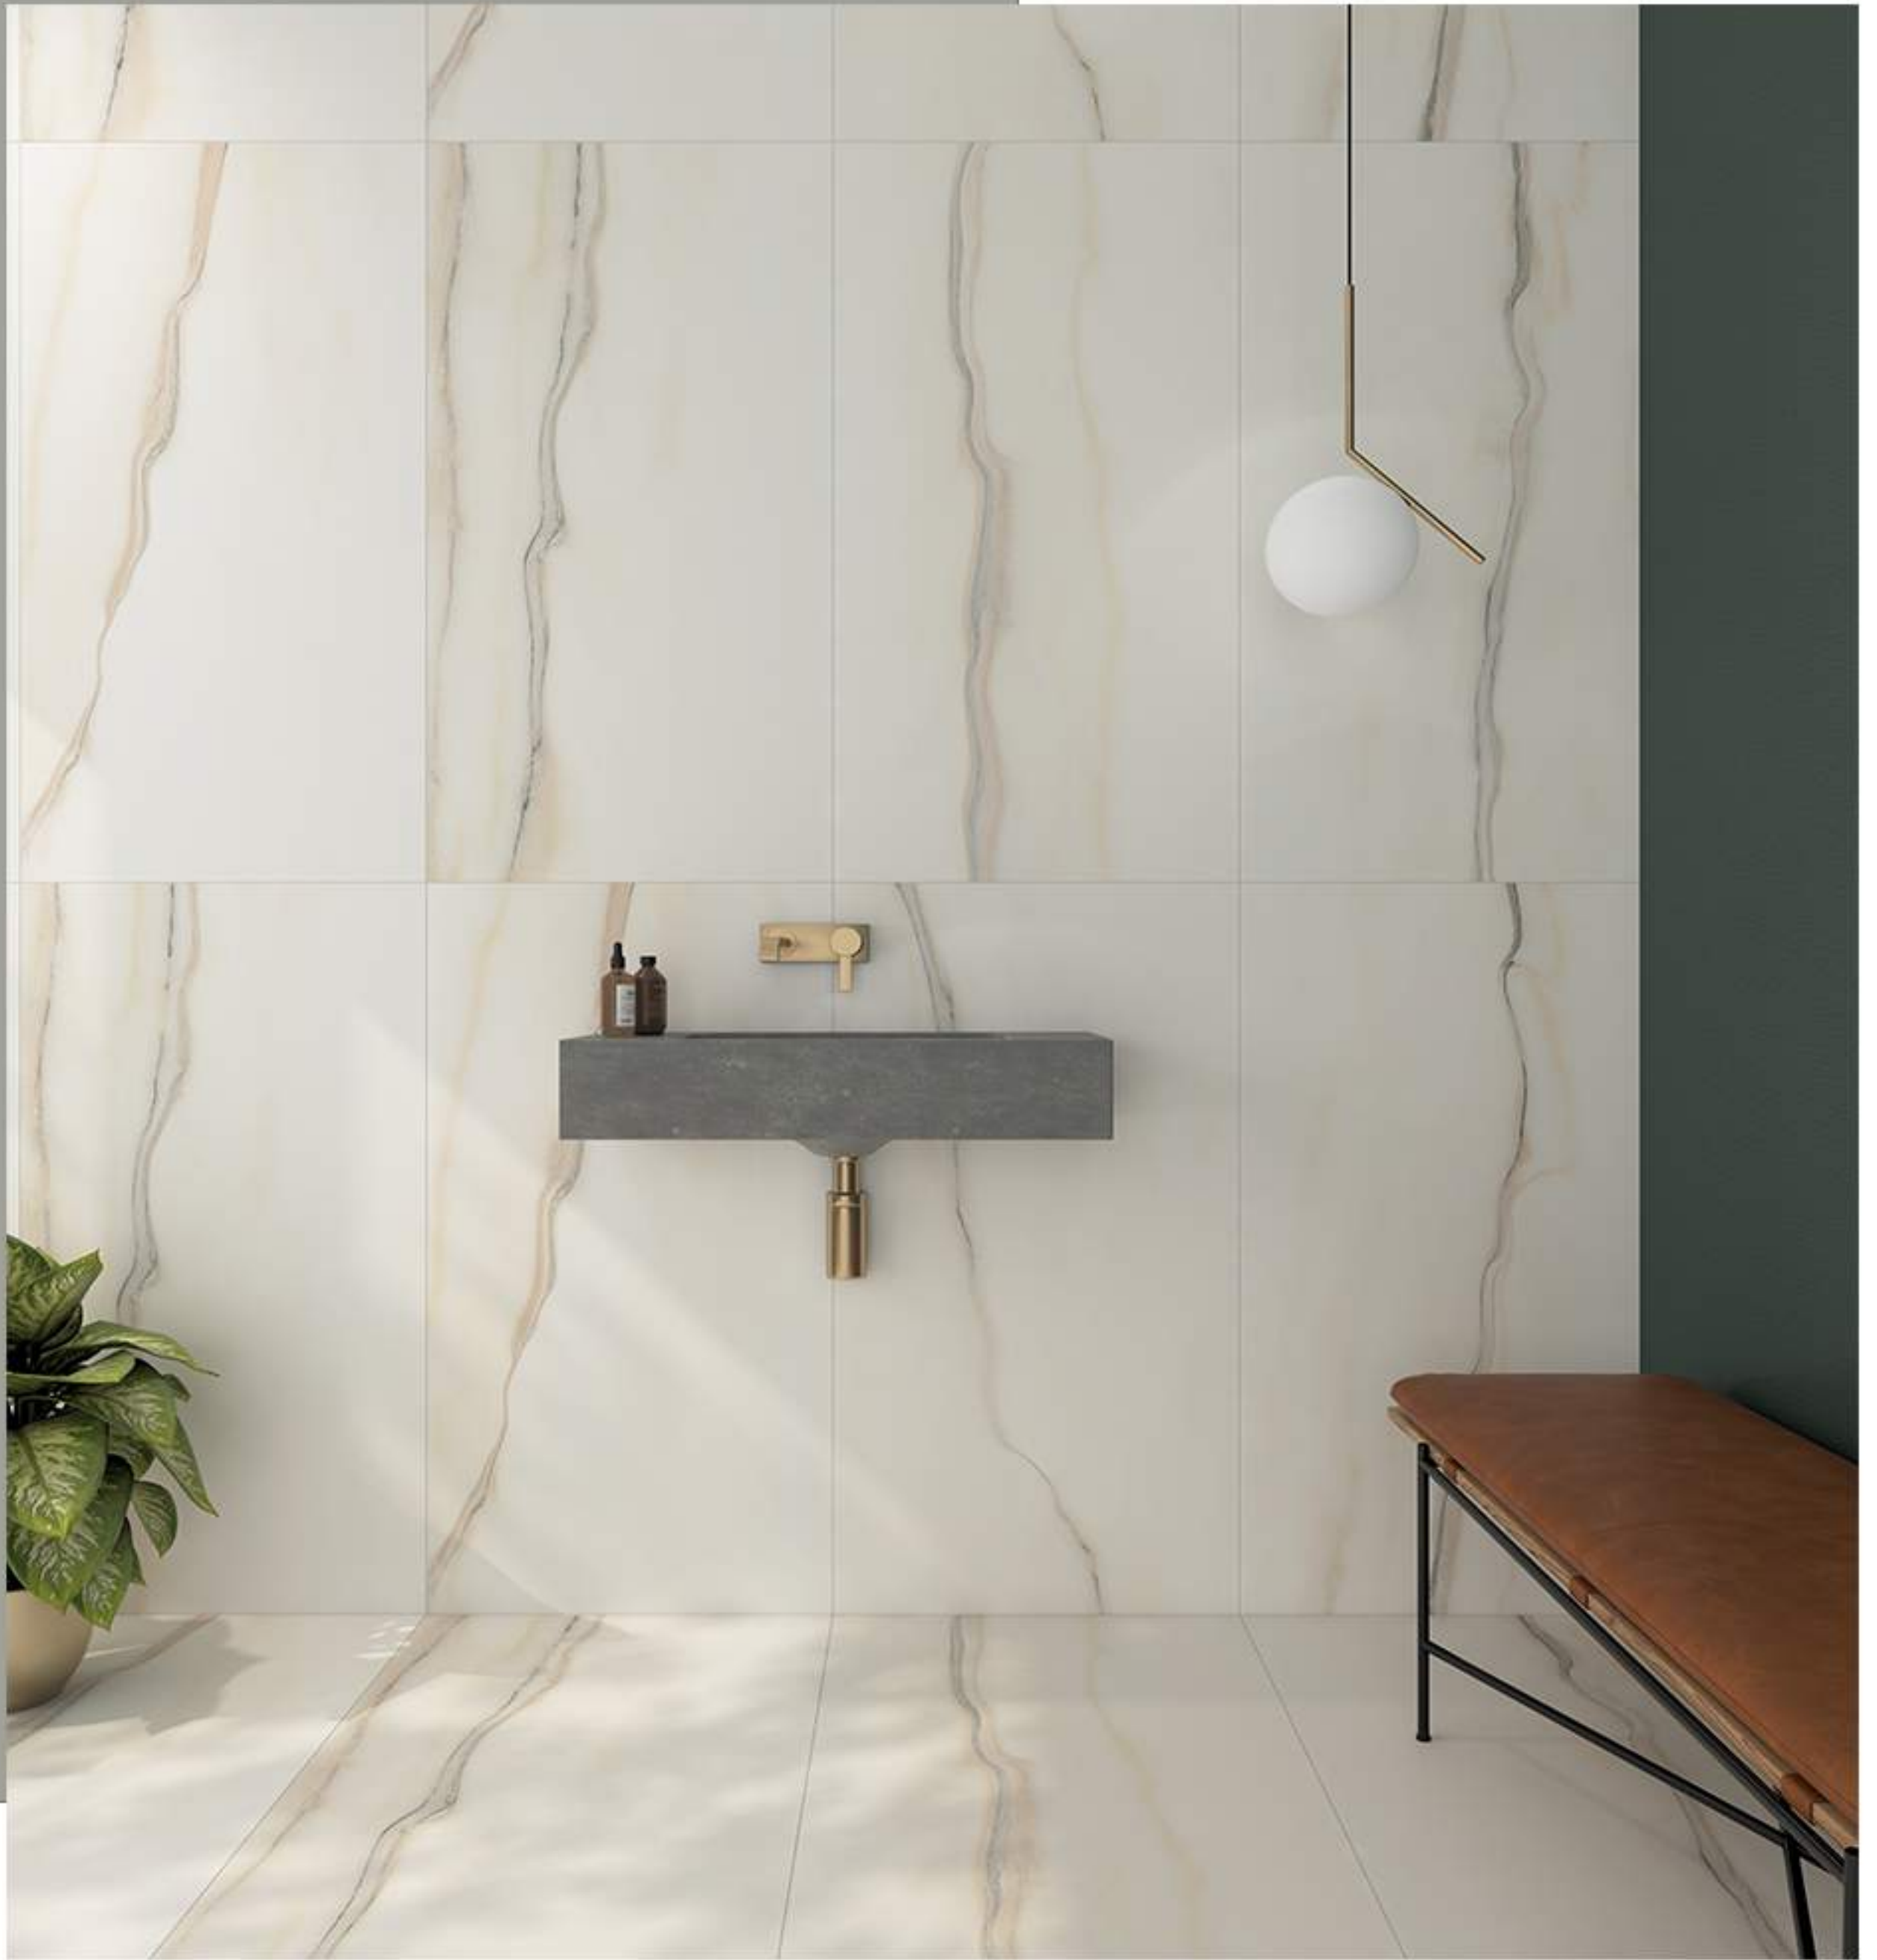

KYOTO

SIZE:
60 X 120

THICKNESS:
10 mm

COLOUR:
Light-Cream

FACES:
6 Faces

• WALL • FLOOR • KITCHEN • BATHROOM • LIVING ROOM • COMMERCIAL

NATIONAL INDUSTRIES CERAMICS