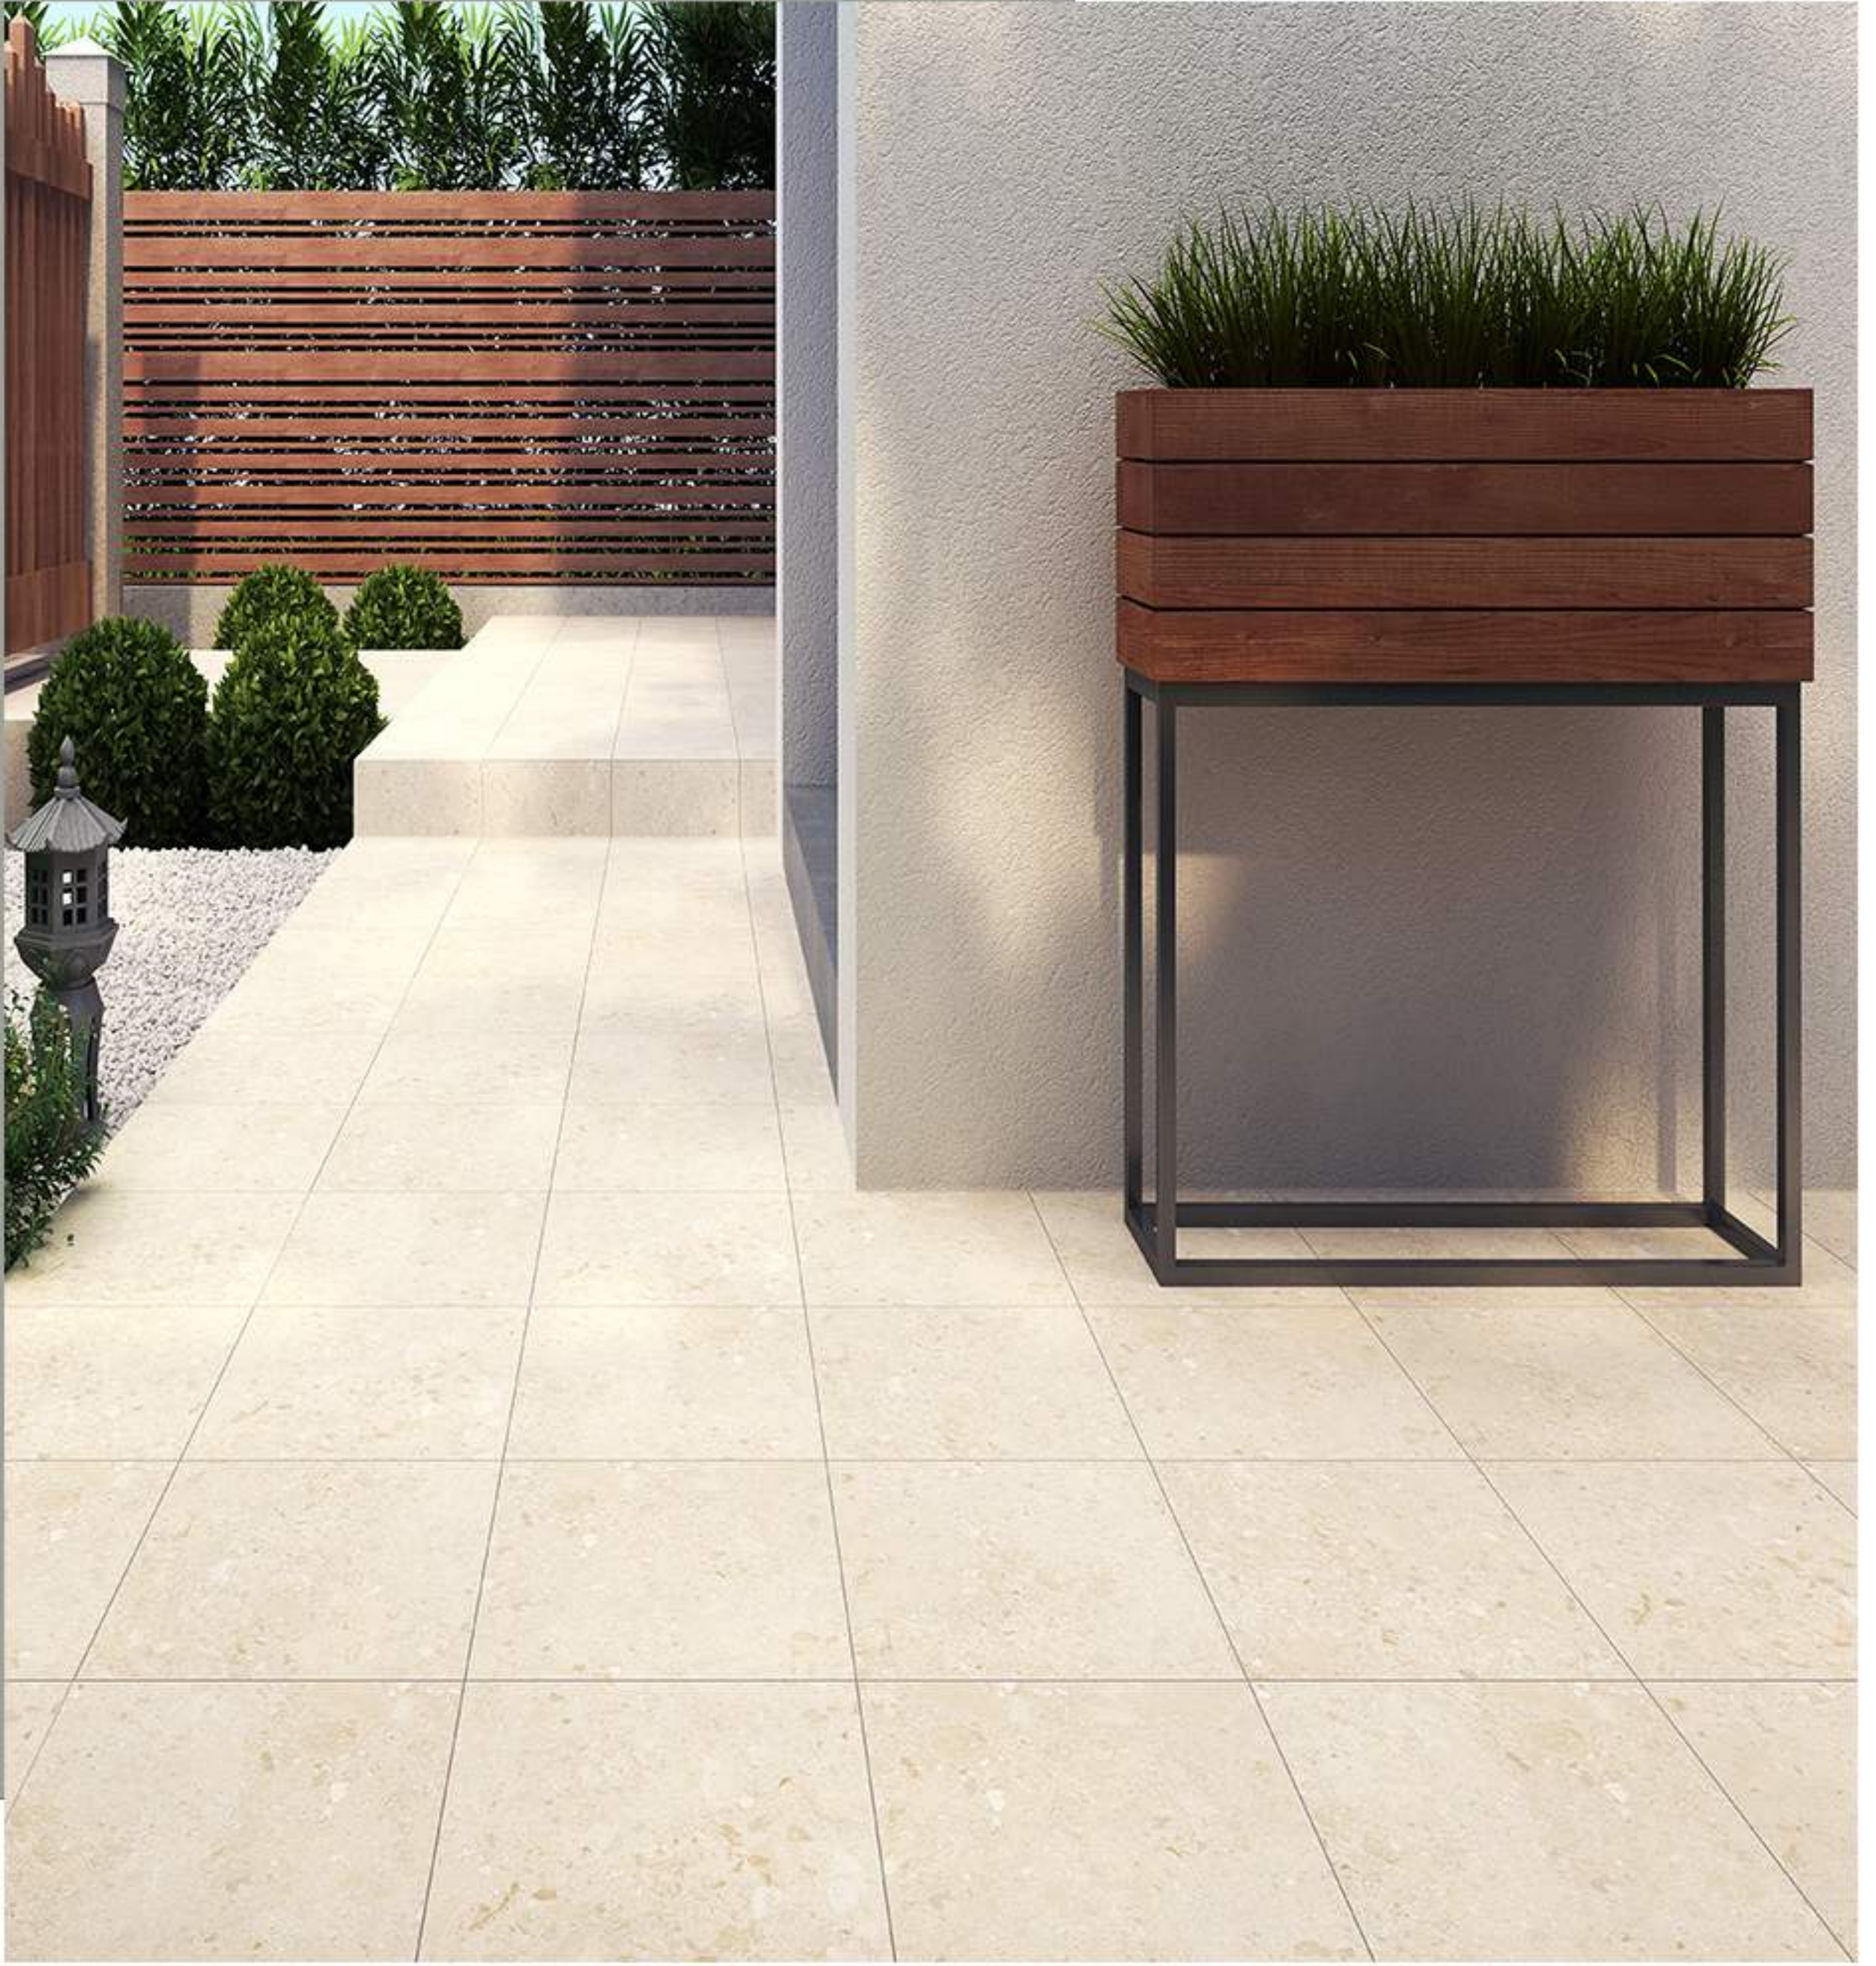

MAHAA

SIZE:
40 X 40 CM

THICKNESS:
12 mm