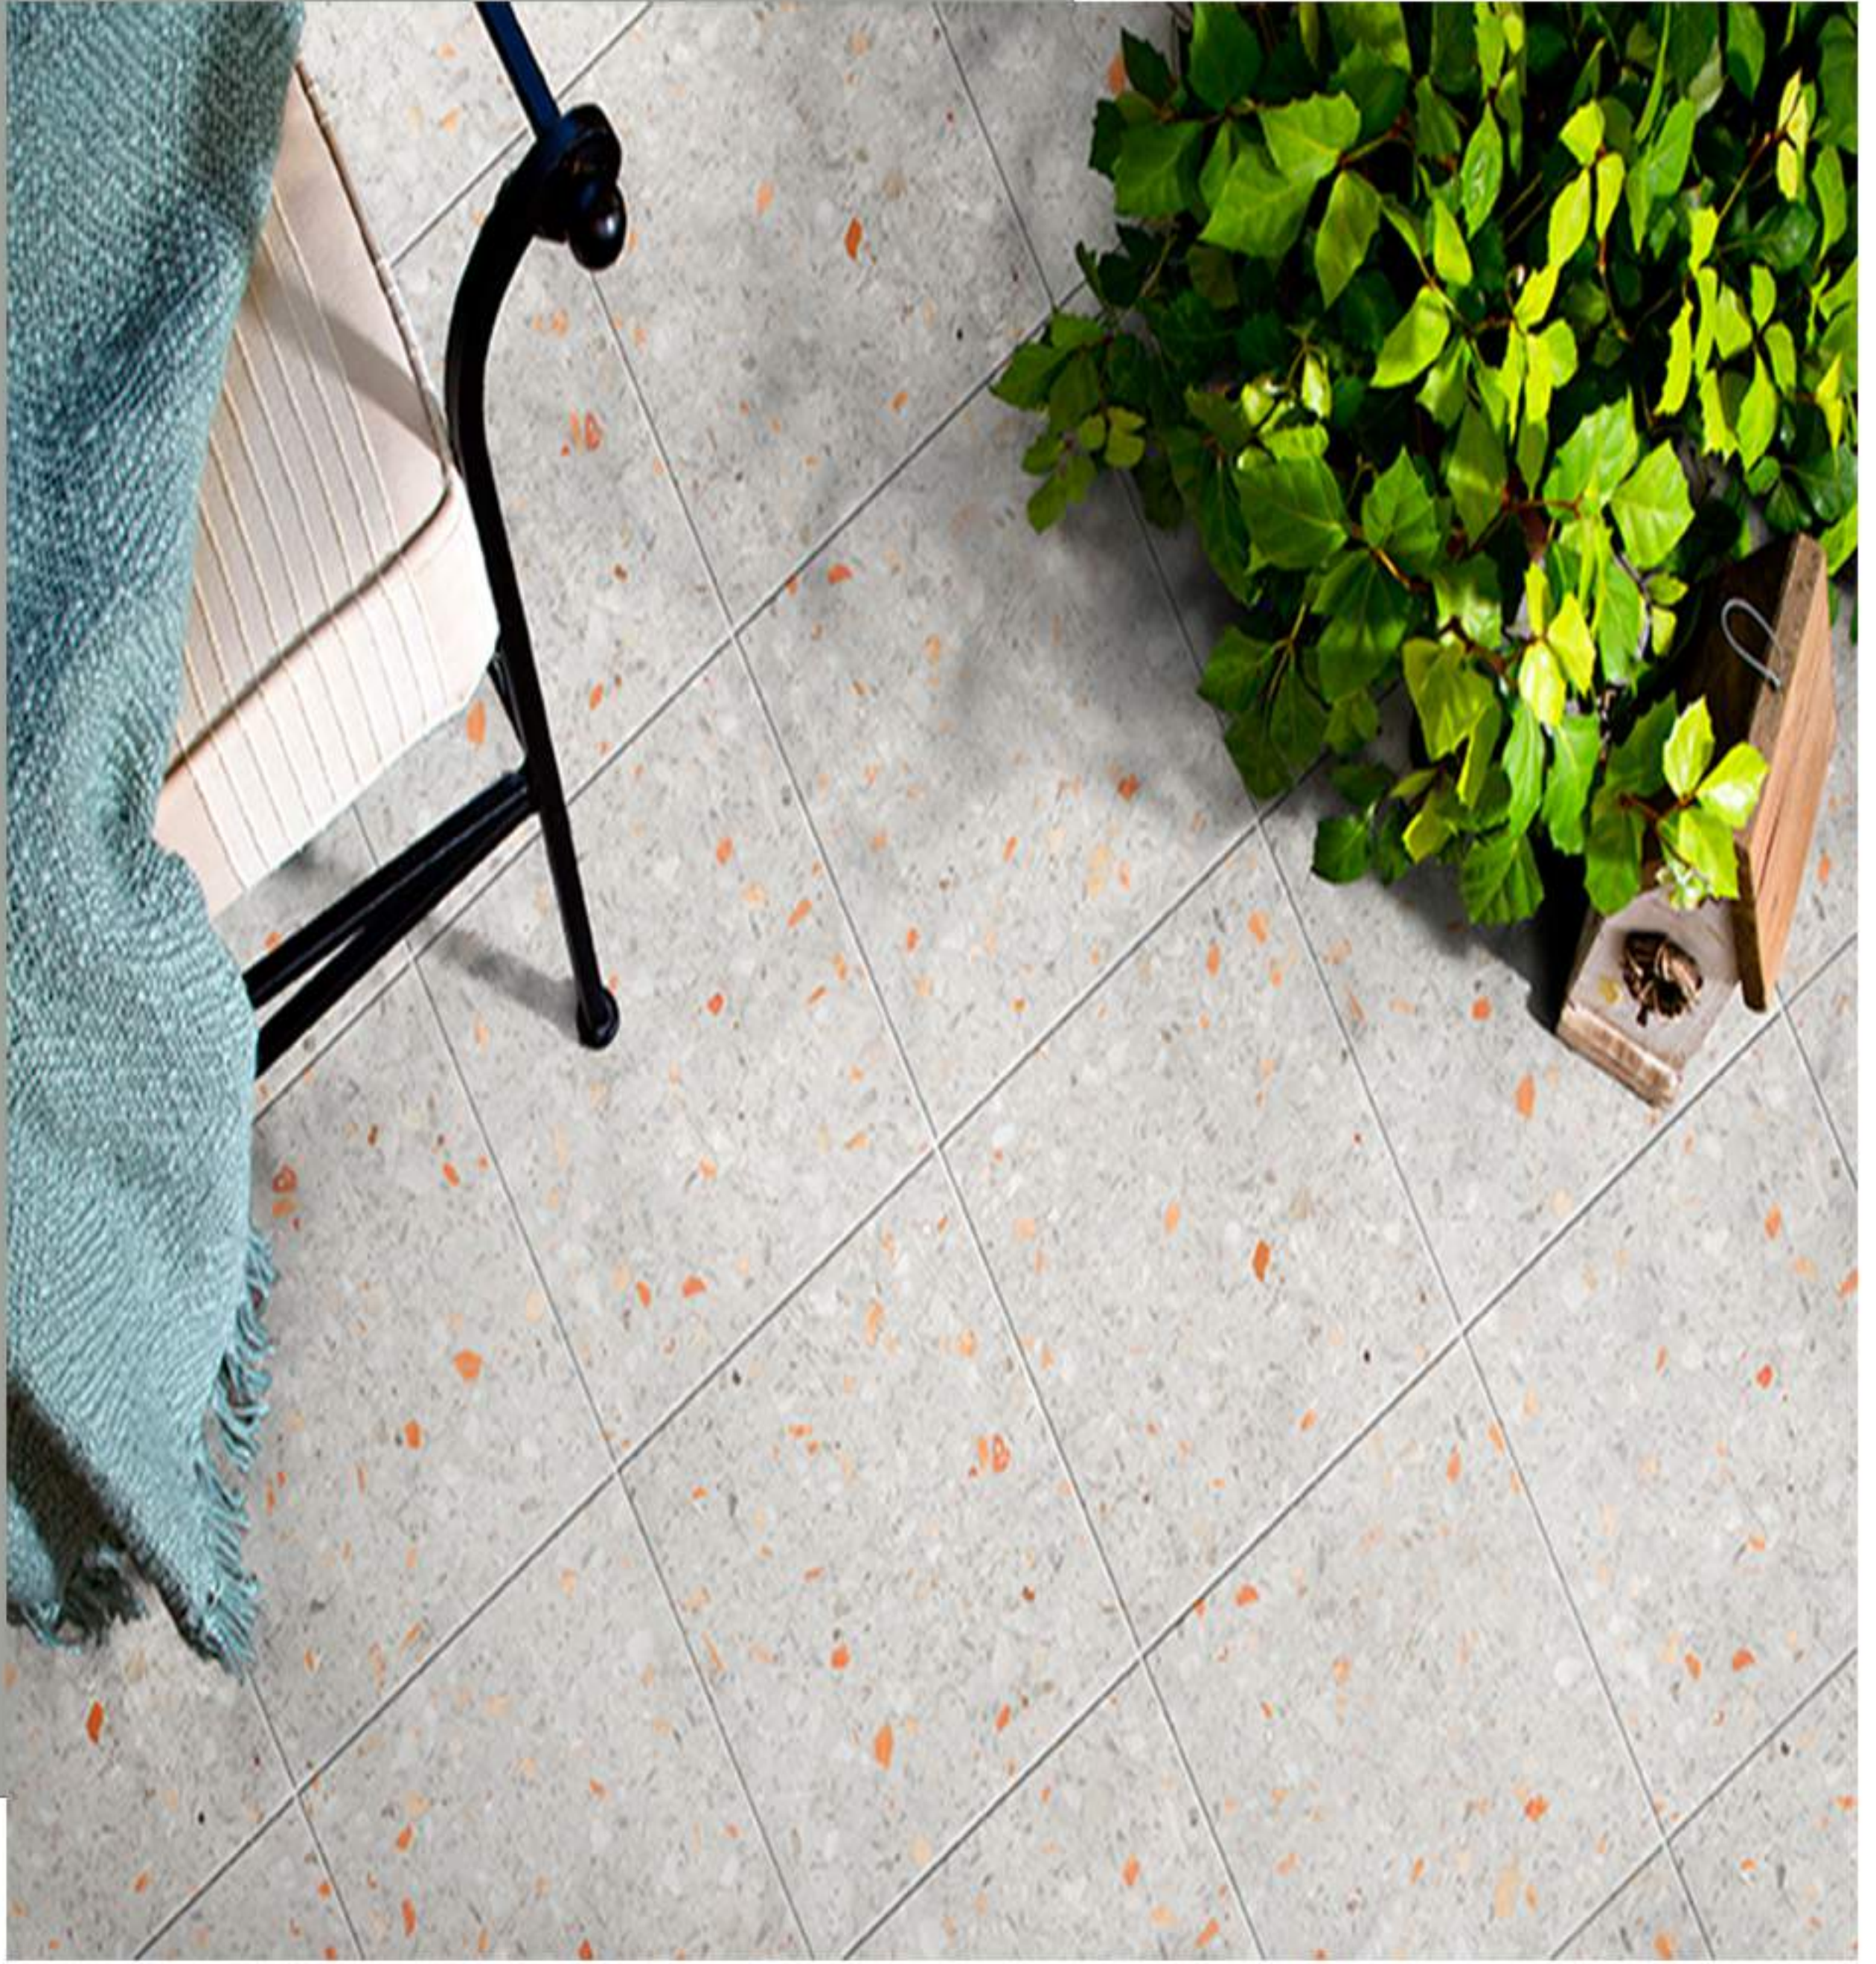

PEBBLES

SIZE:
40 X 40 C M

THICKNESS:
12 m m