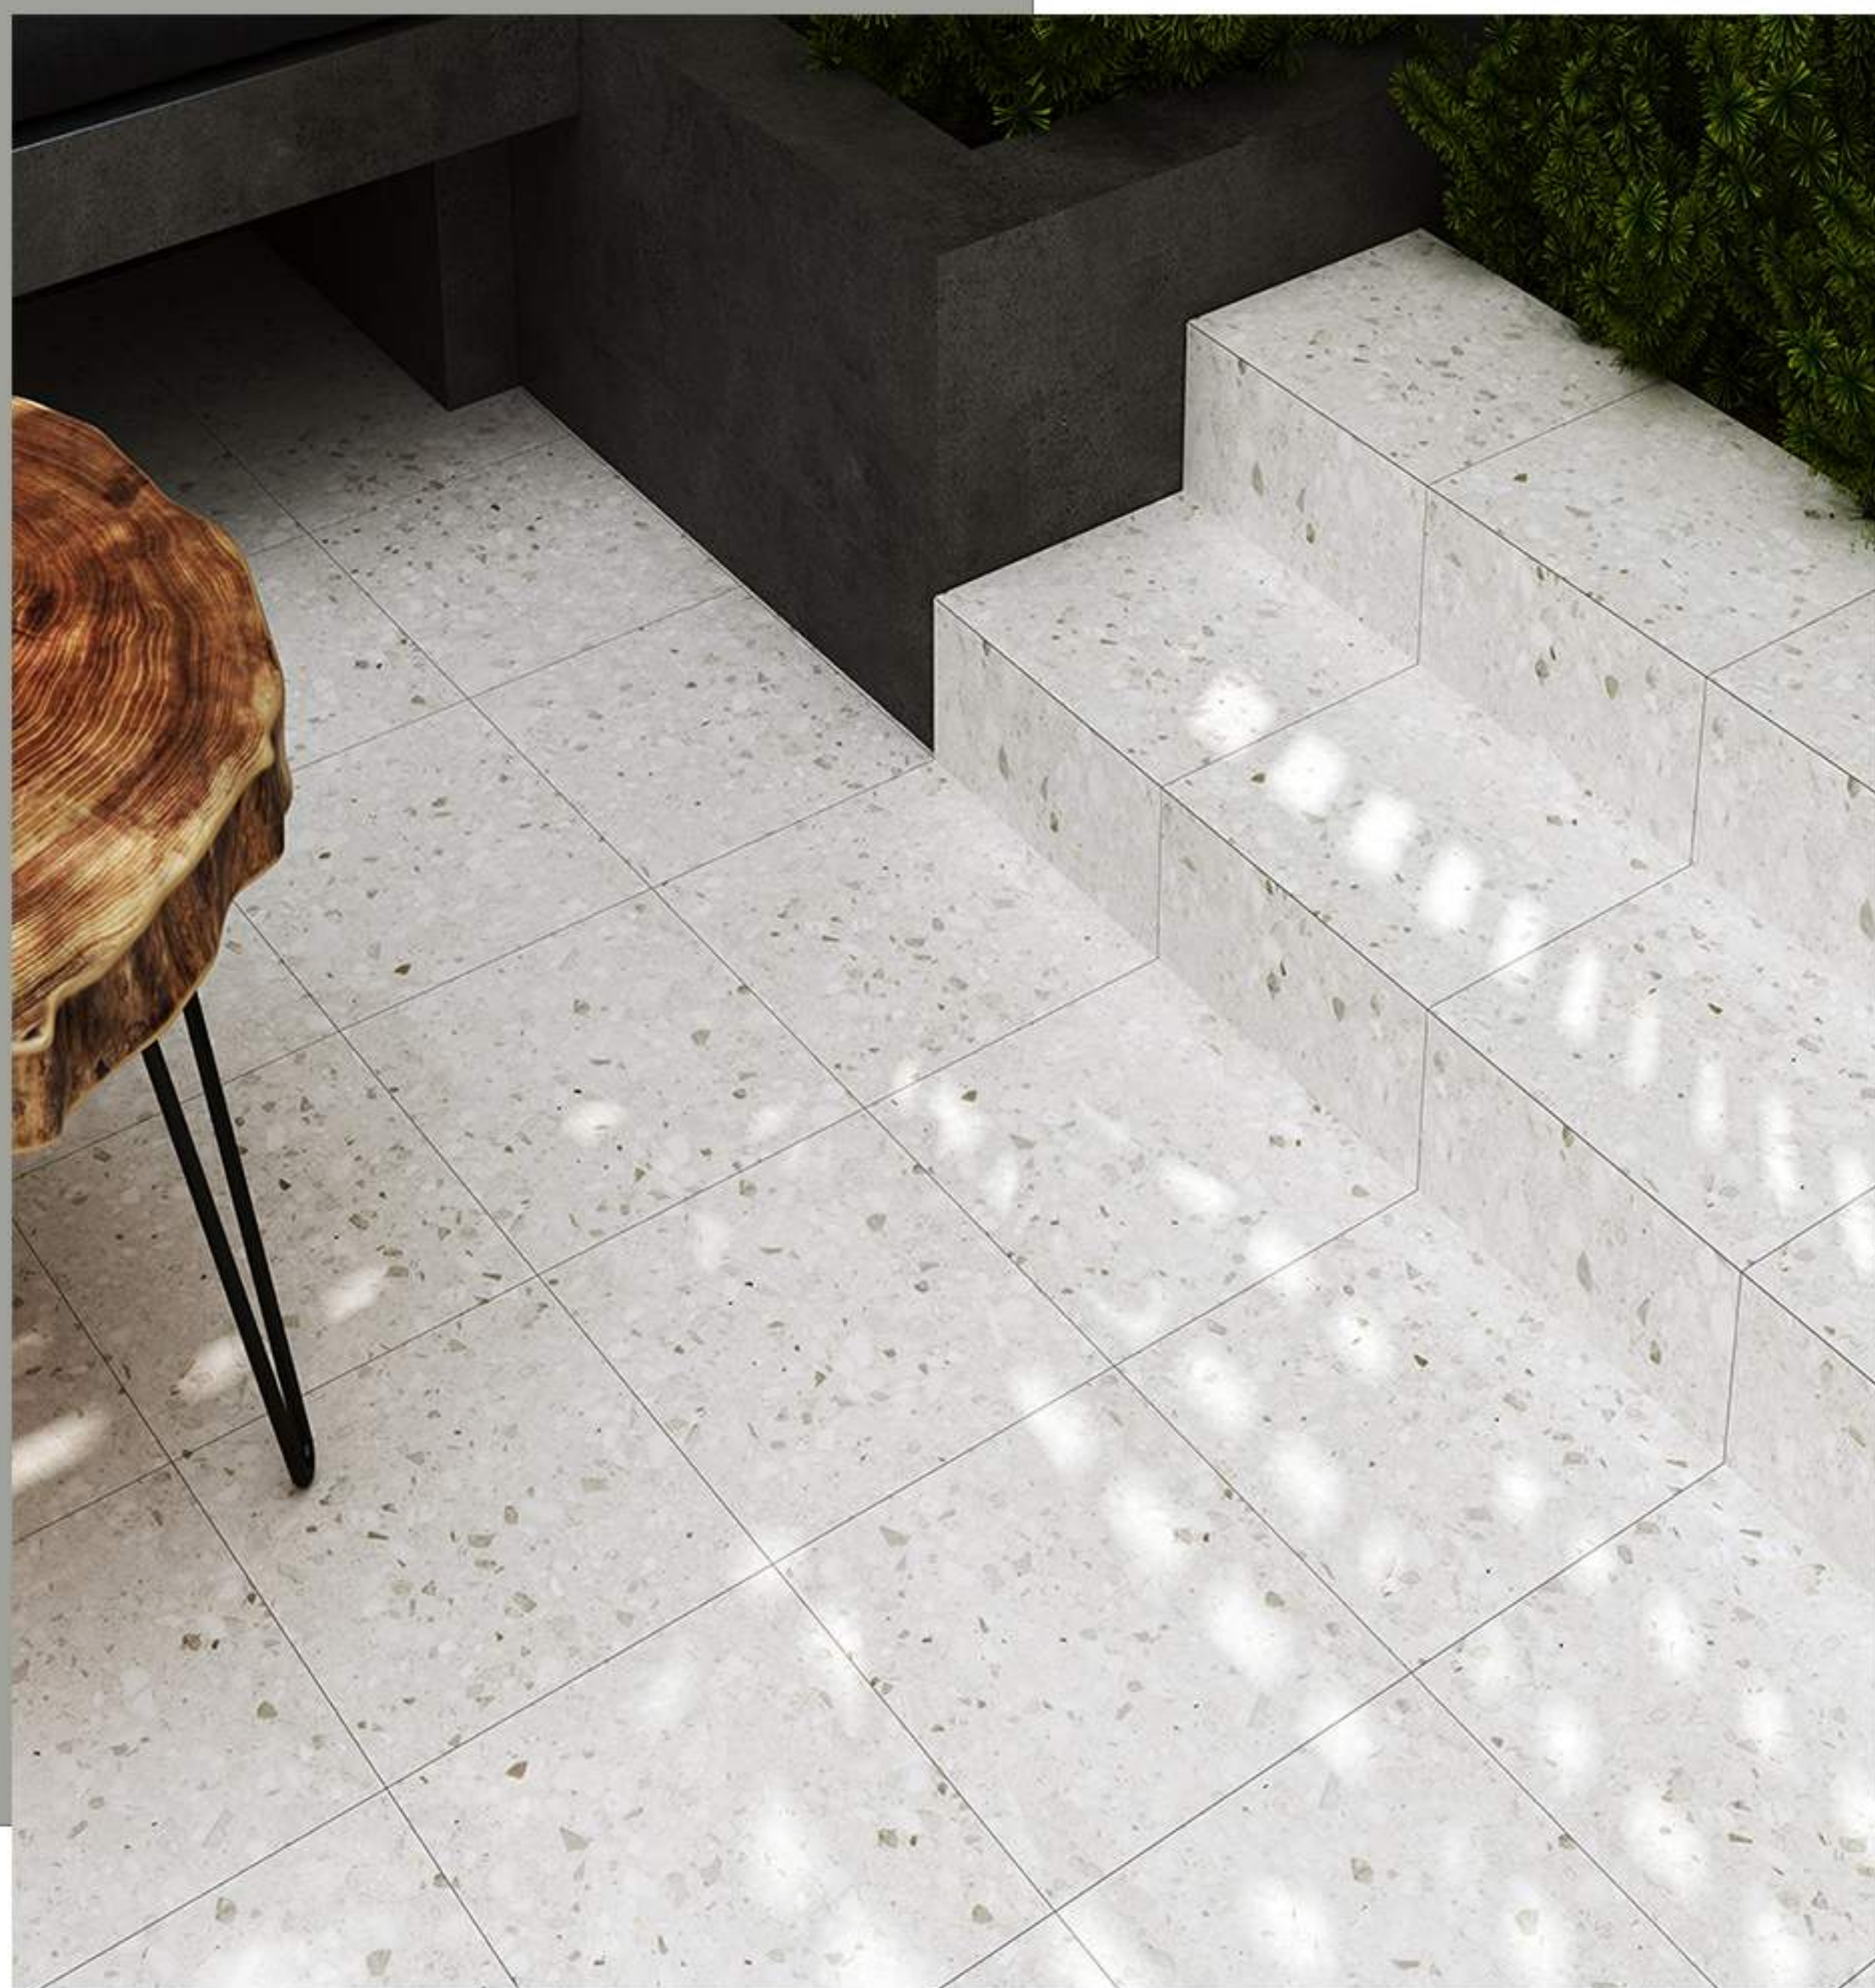

BARKA

SIZE:
40 X 40 CM

THICKNESS:
12 mm