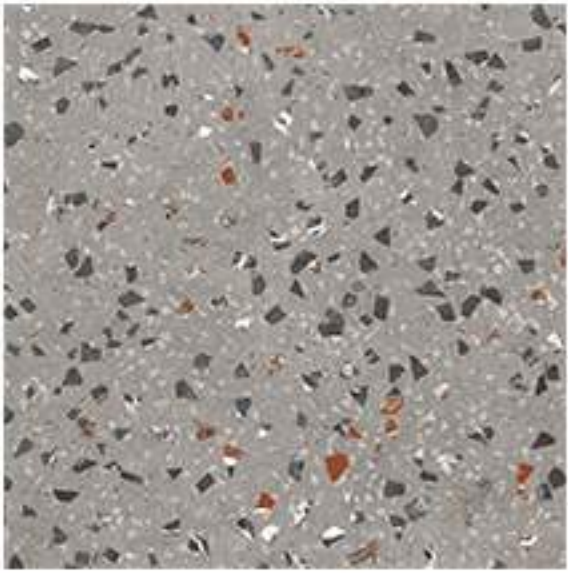

# GEOSTONE

**SIZE:**  
40 X 40 CM

**THICKNESS:**  
12 mm

**COLOUR:**  
Dark - Grey

**FACES:**  
6 Faces

• WALL • FLOOR • GARDEN • SWIMMING POOL • STAIRS • COMMERCIAL

NATIONAL INDUSTRIES CERAMICS

**HYAT**