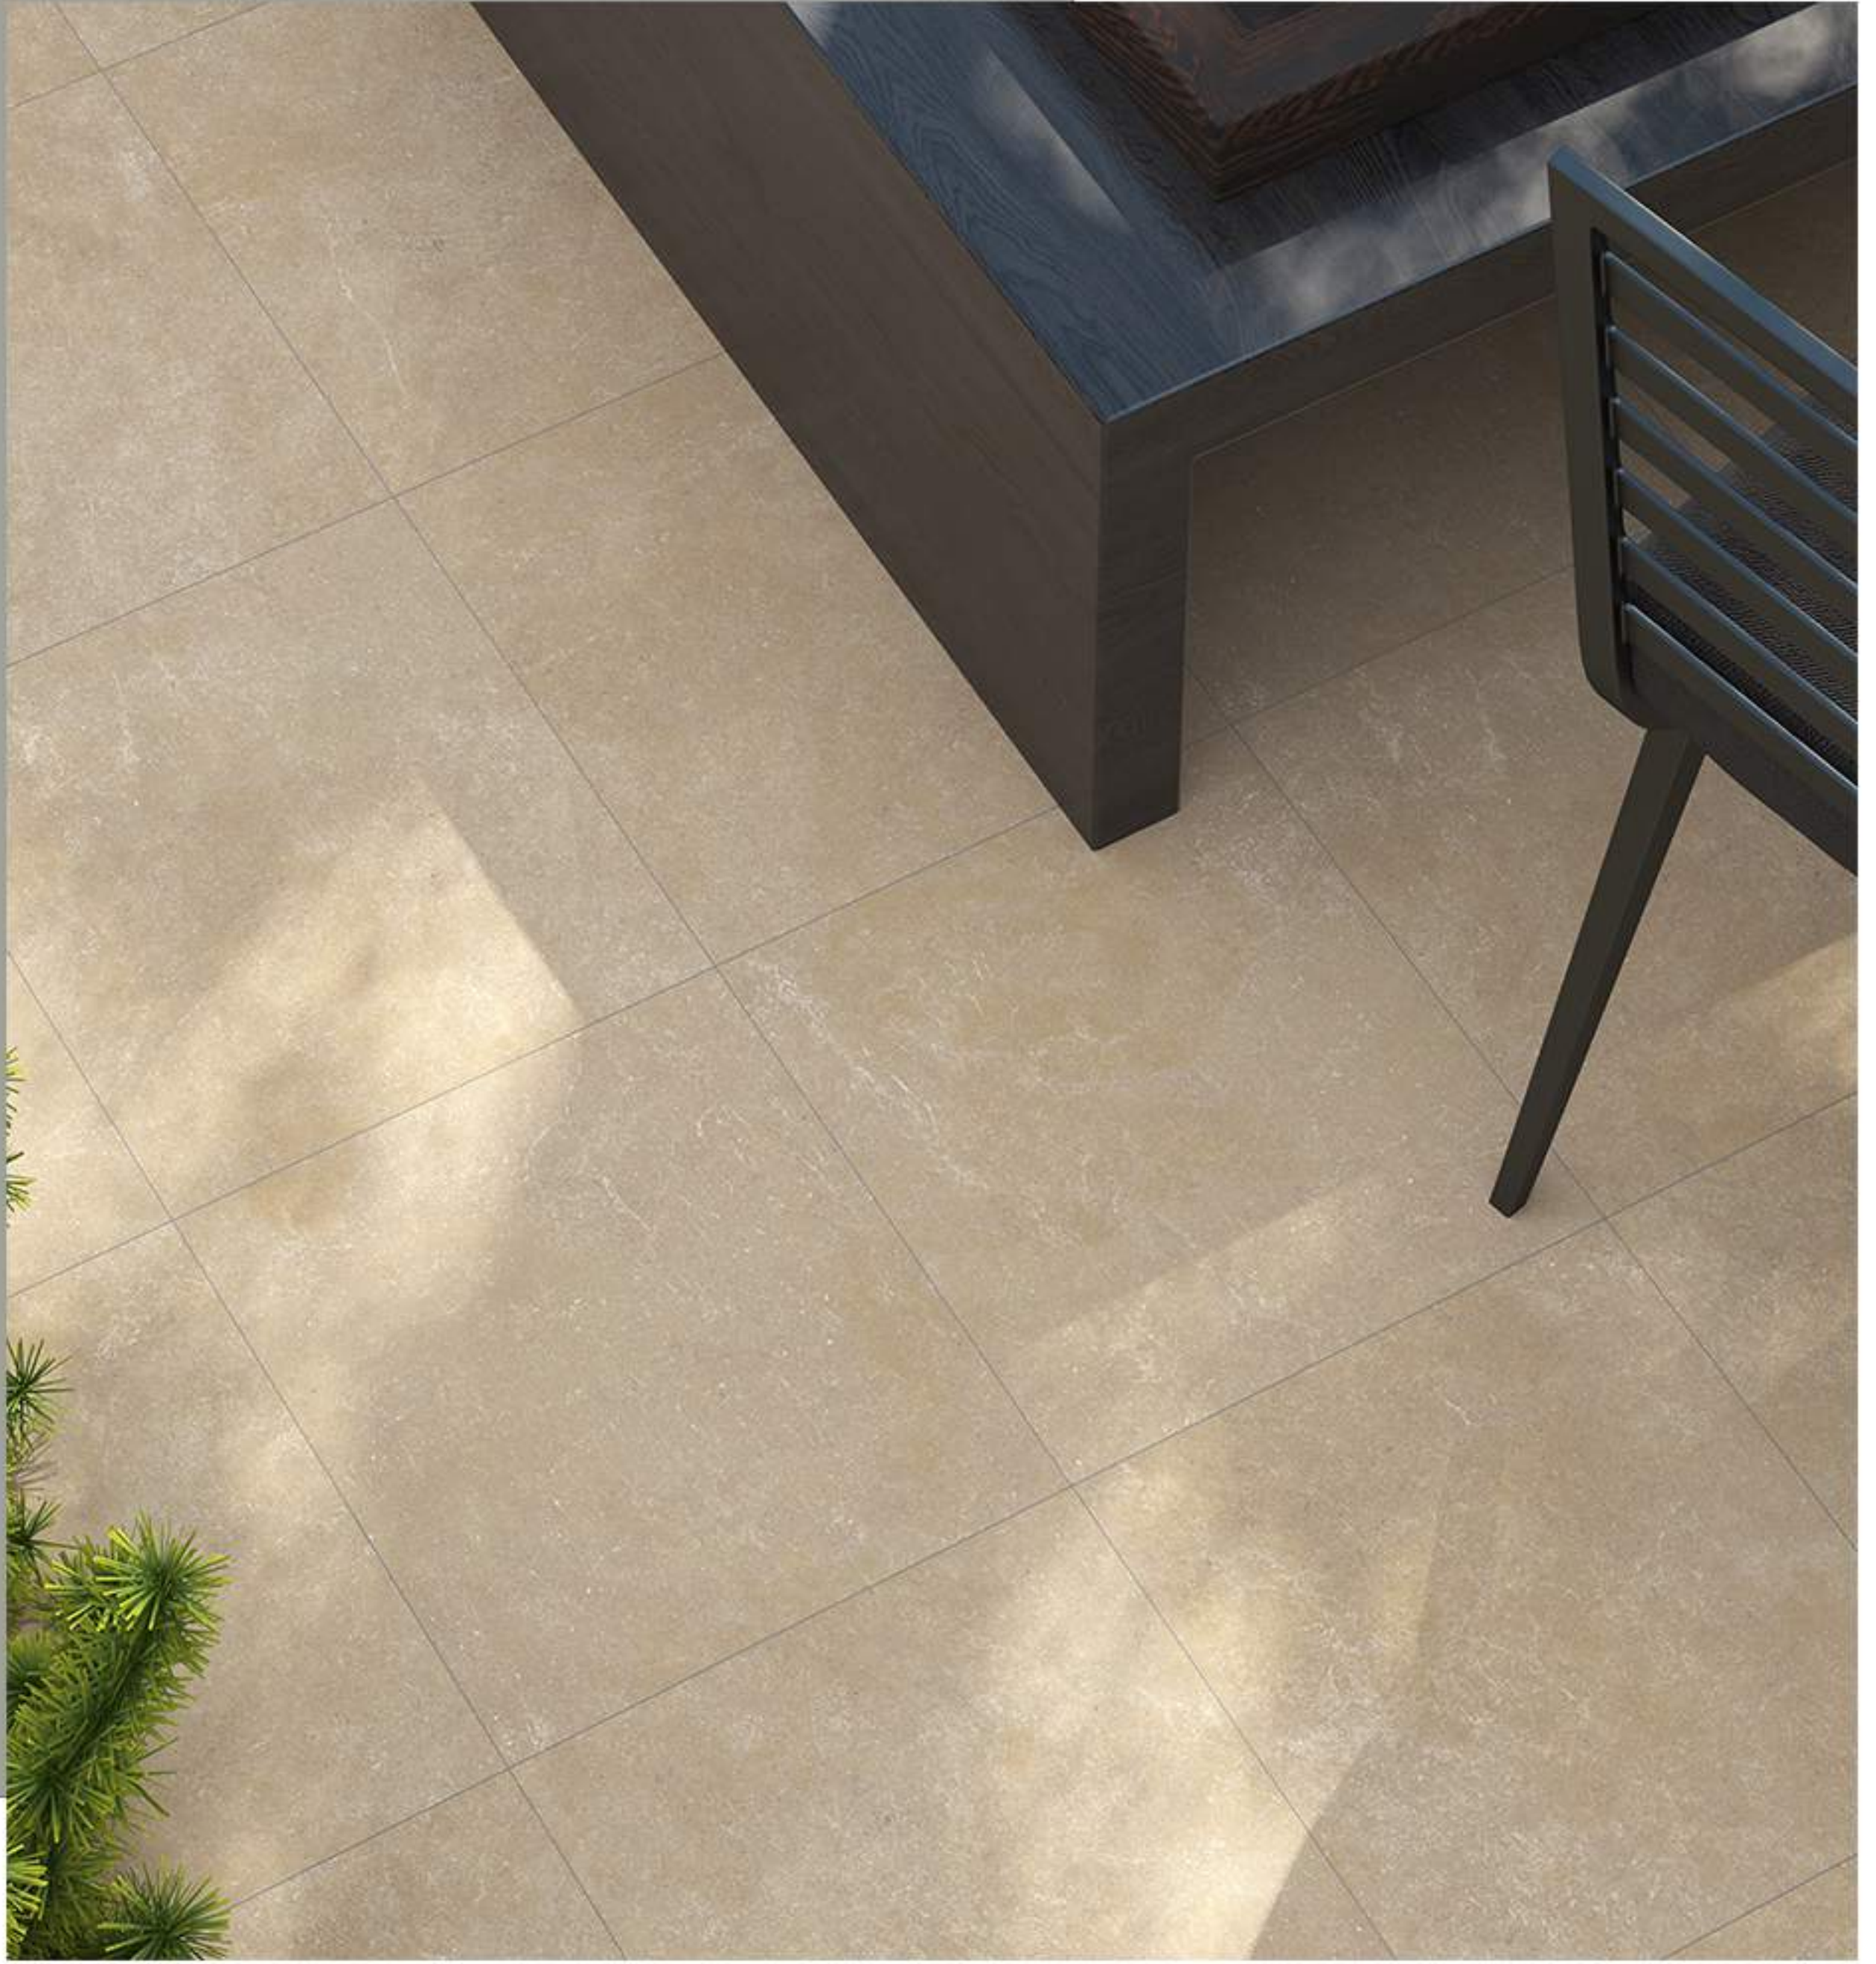

ORAN

SIZE:
40 X 40 CM

THICKNESS:
12 mm