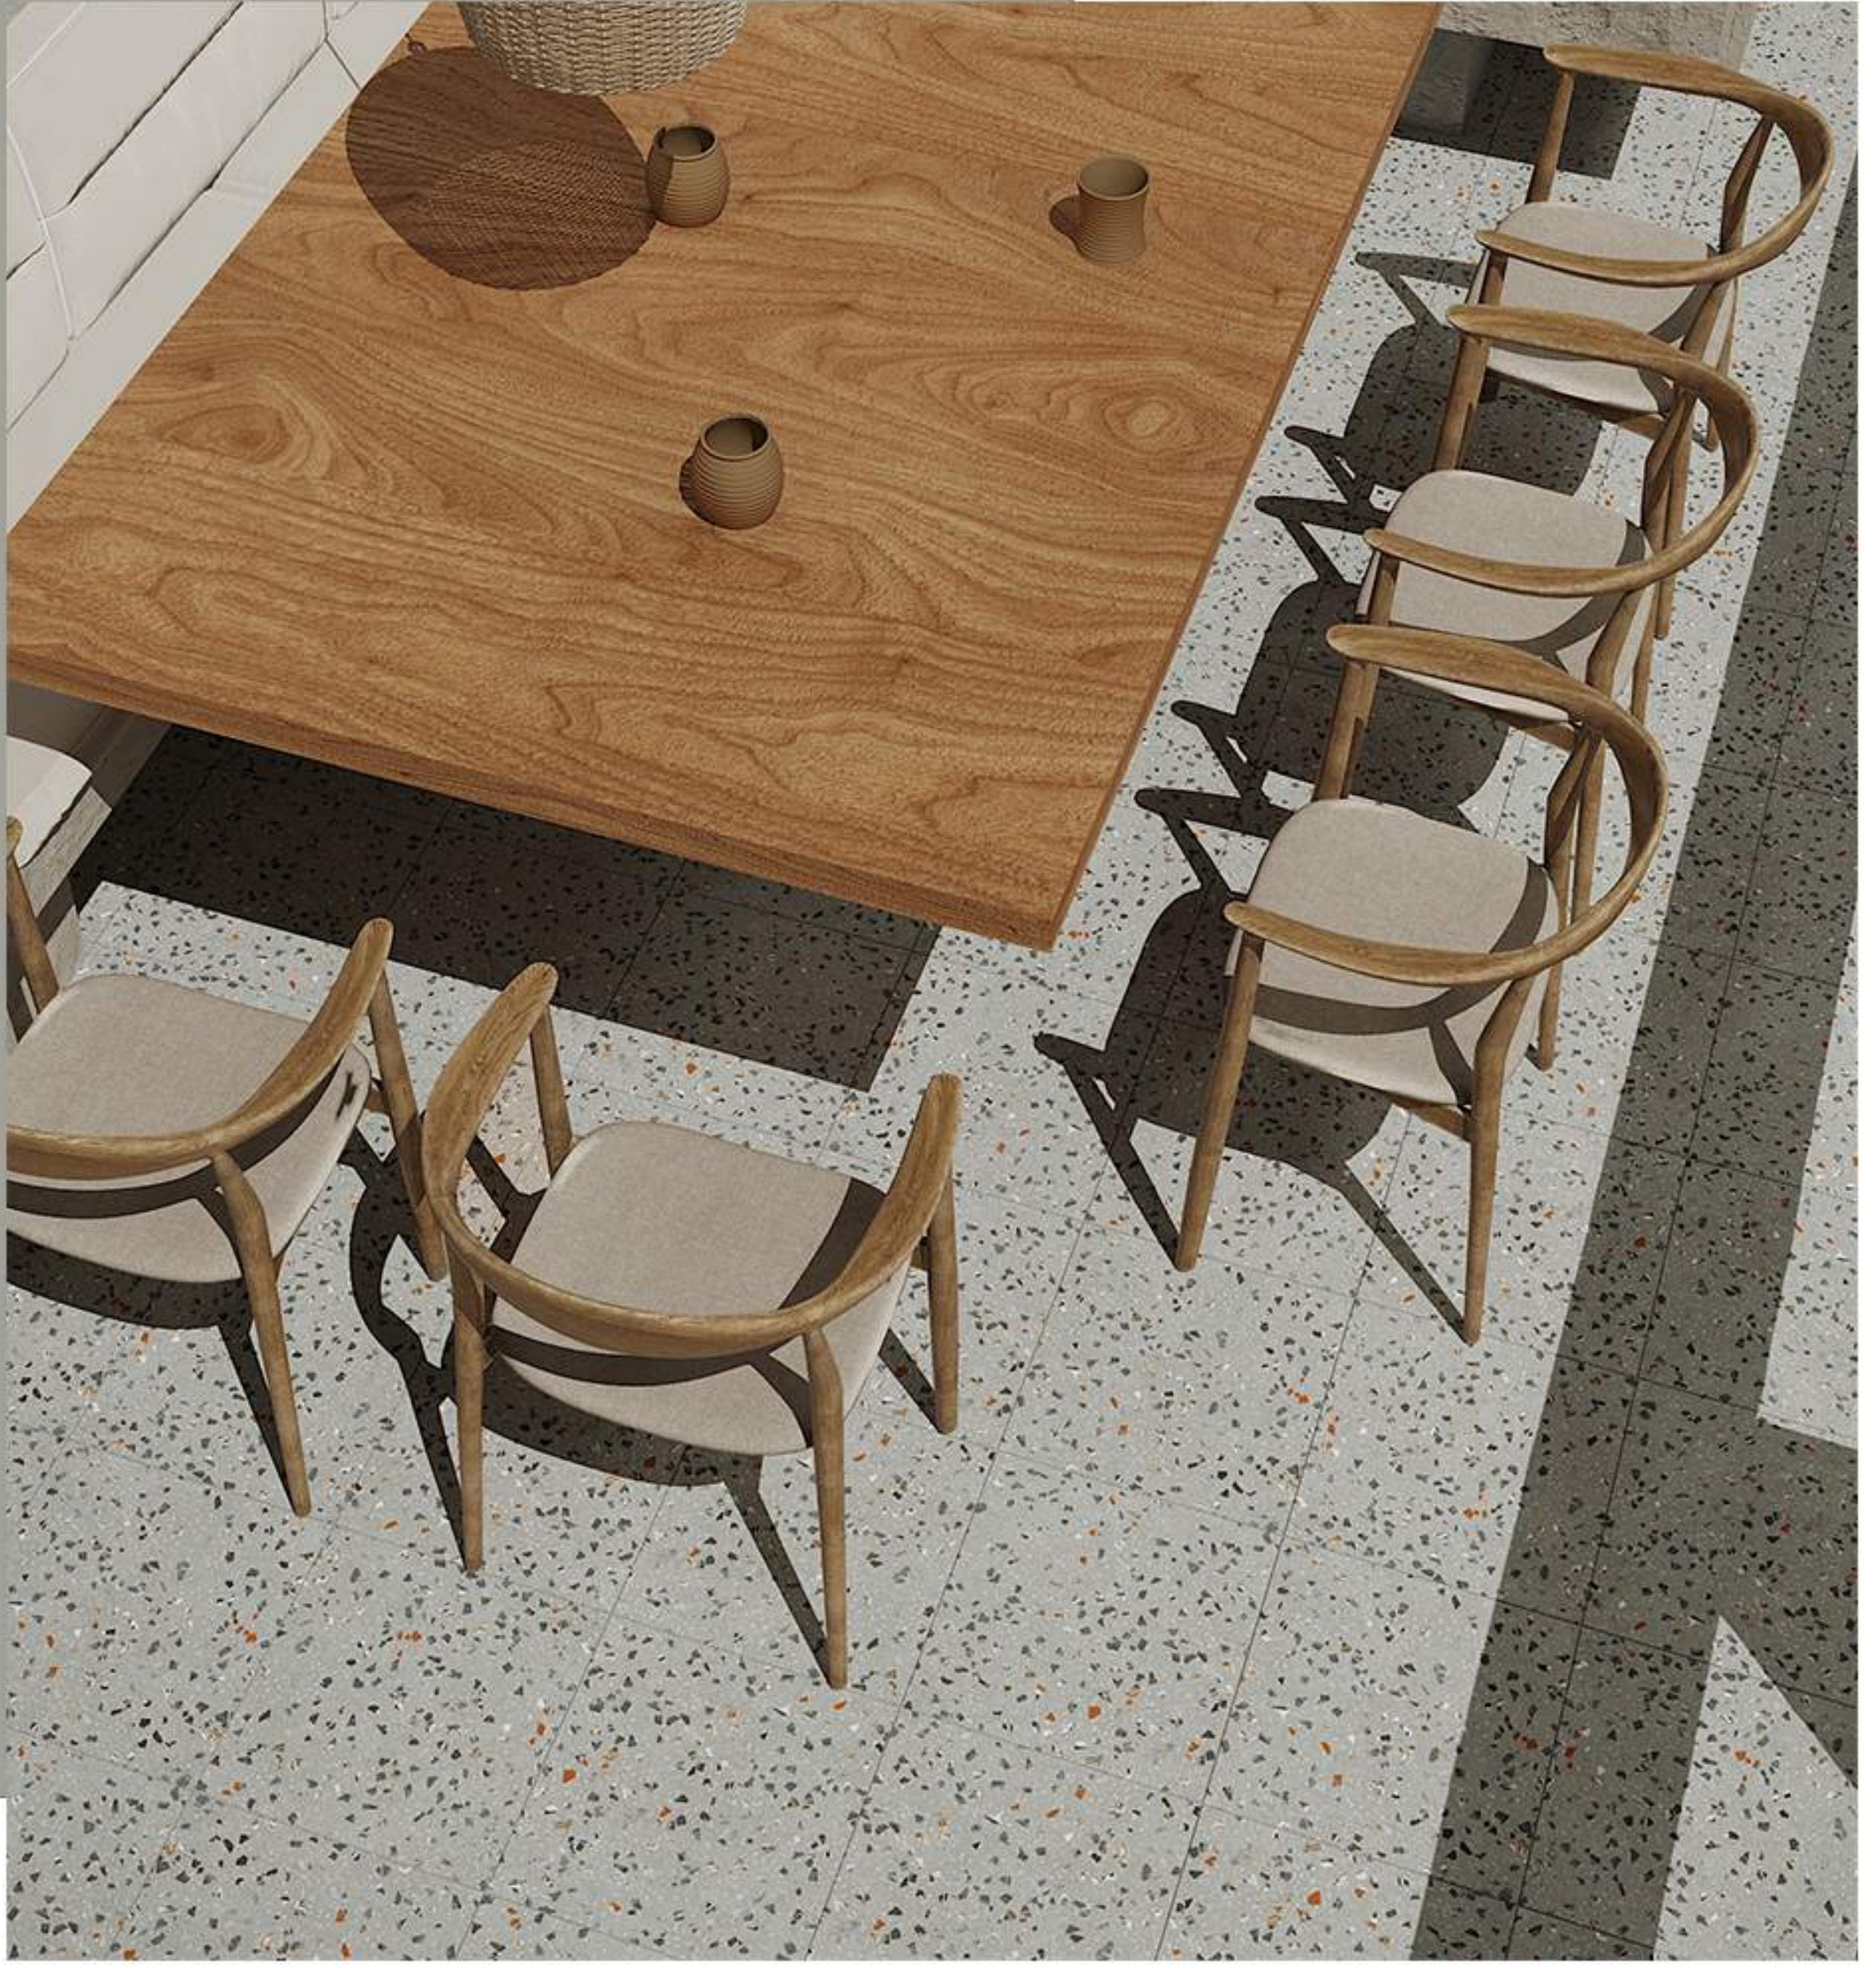

GEOSTONE

SIZE:
40 X 40 CM

THICKNESS:
12 mm