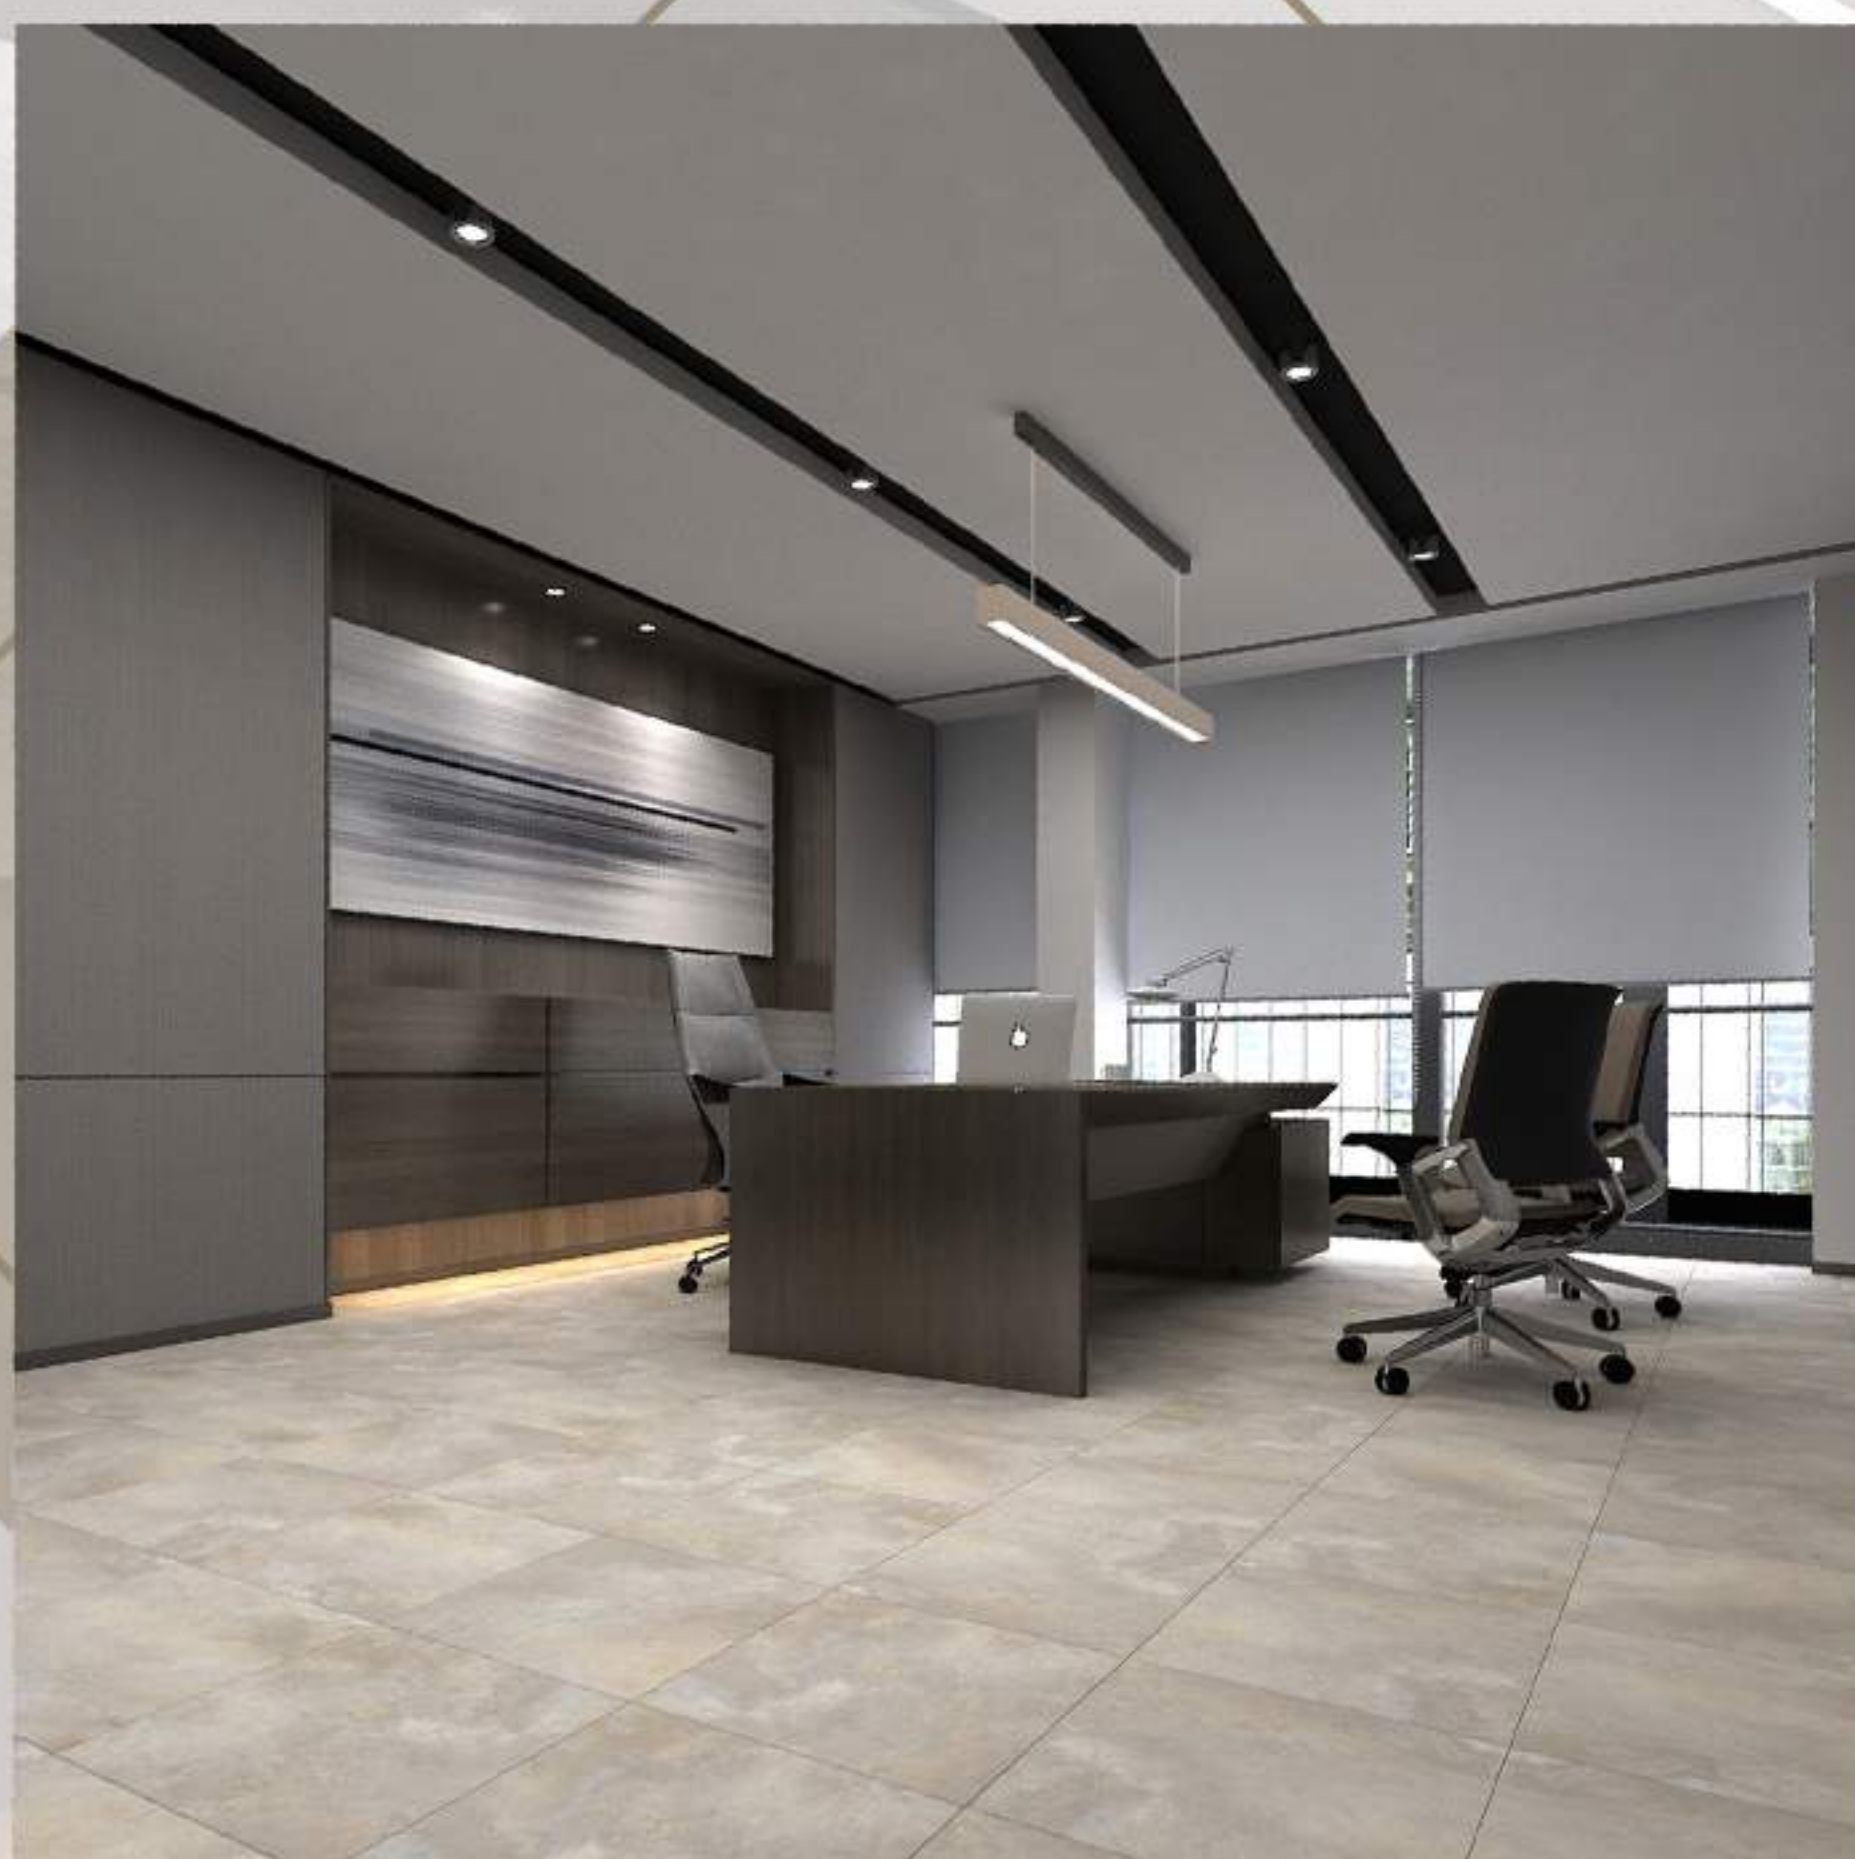

Ceramics

47 c m X 47 c m

• WALL • FLOOR • KITCHEN • BATHROOM • LIVING ROOM • OUTDOOR

NATIONAL INDUSTRIES CERAMICS