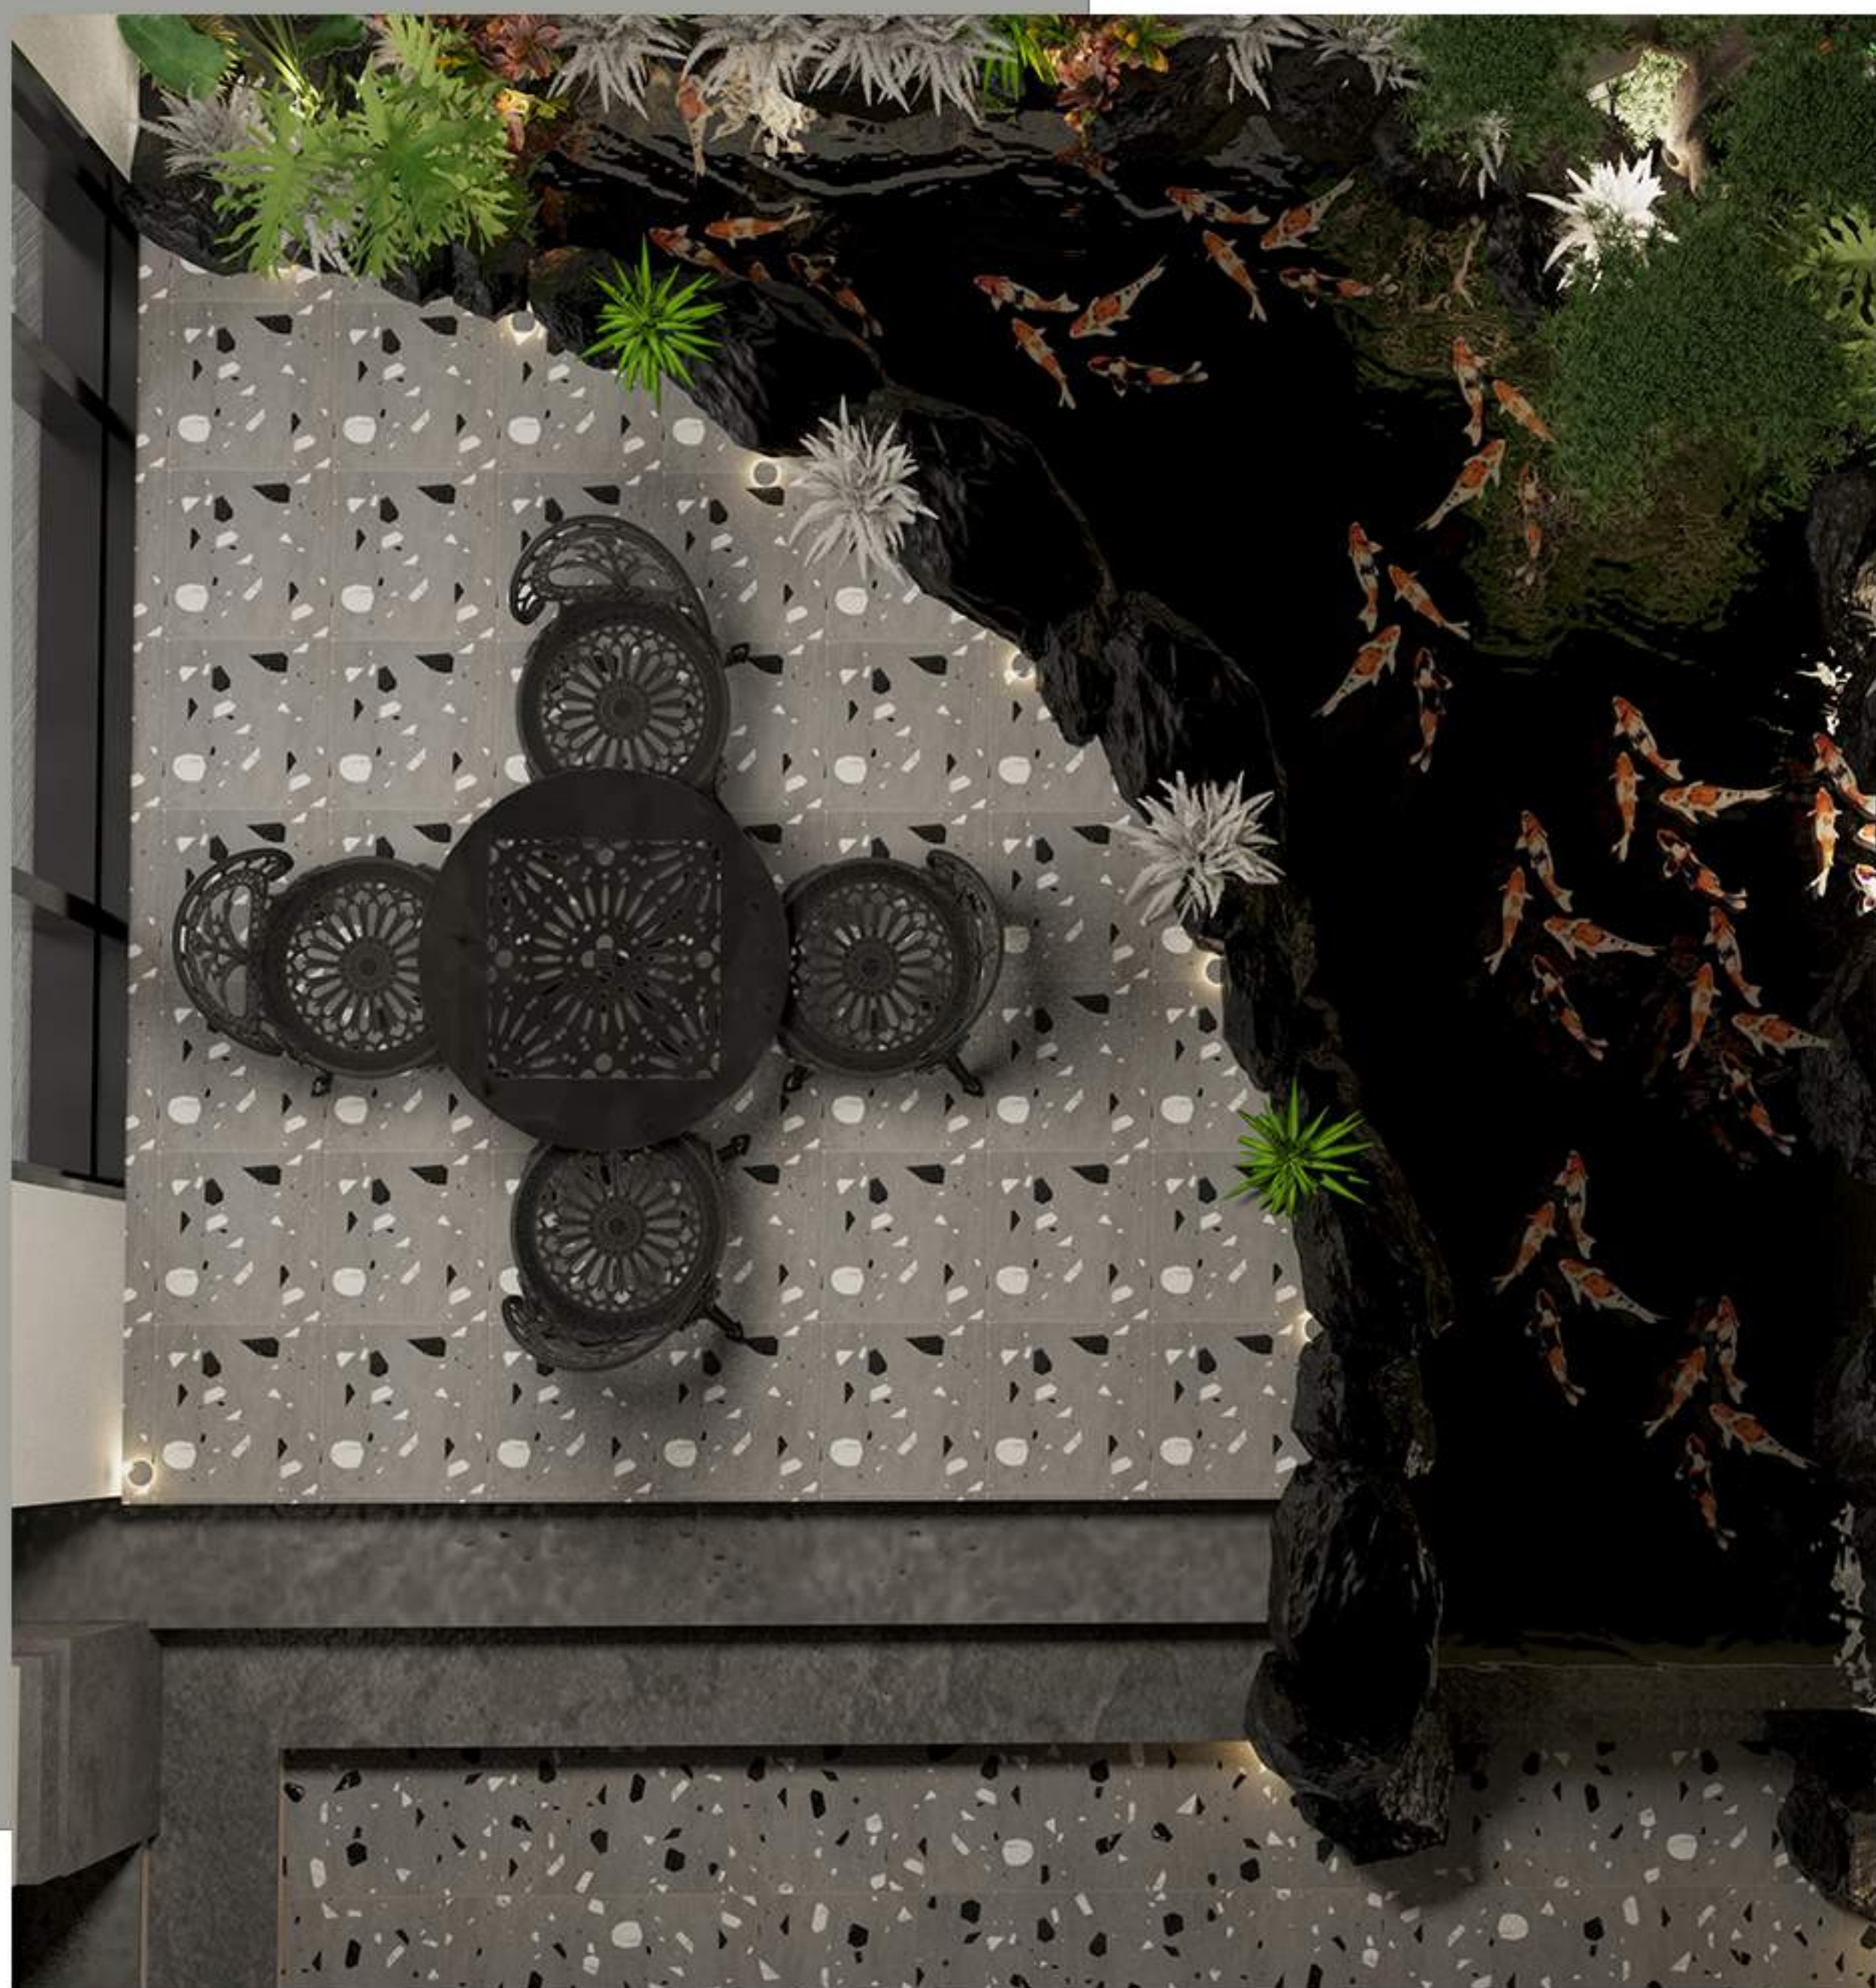

SPACE

SIZE:
40 X 40 CM

THICKNESS:
12 mm