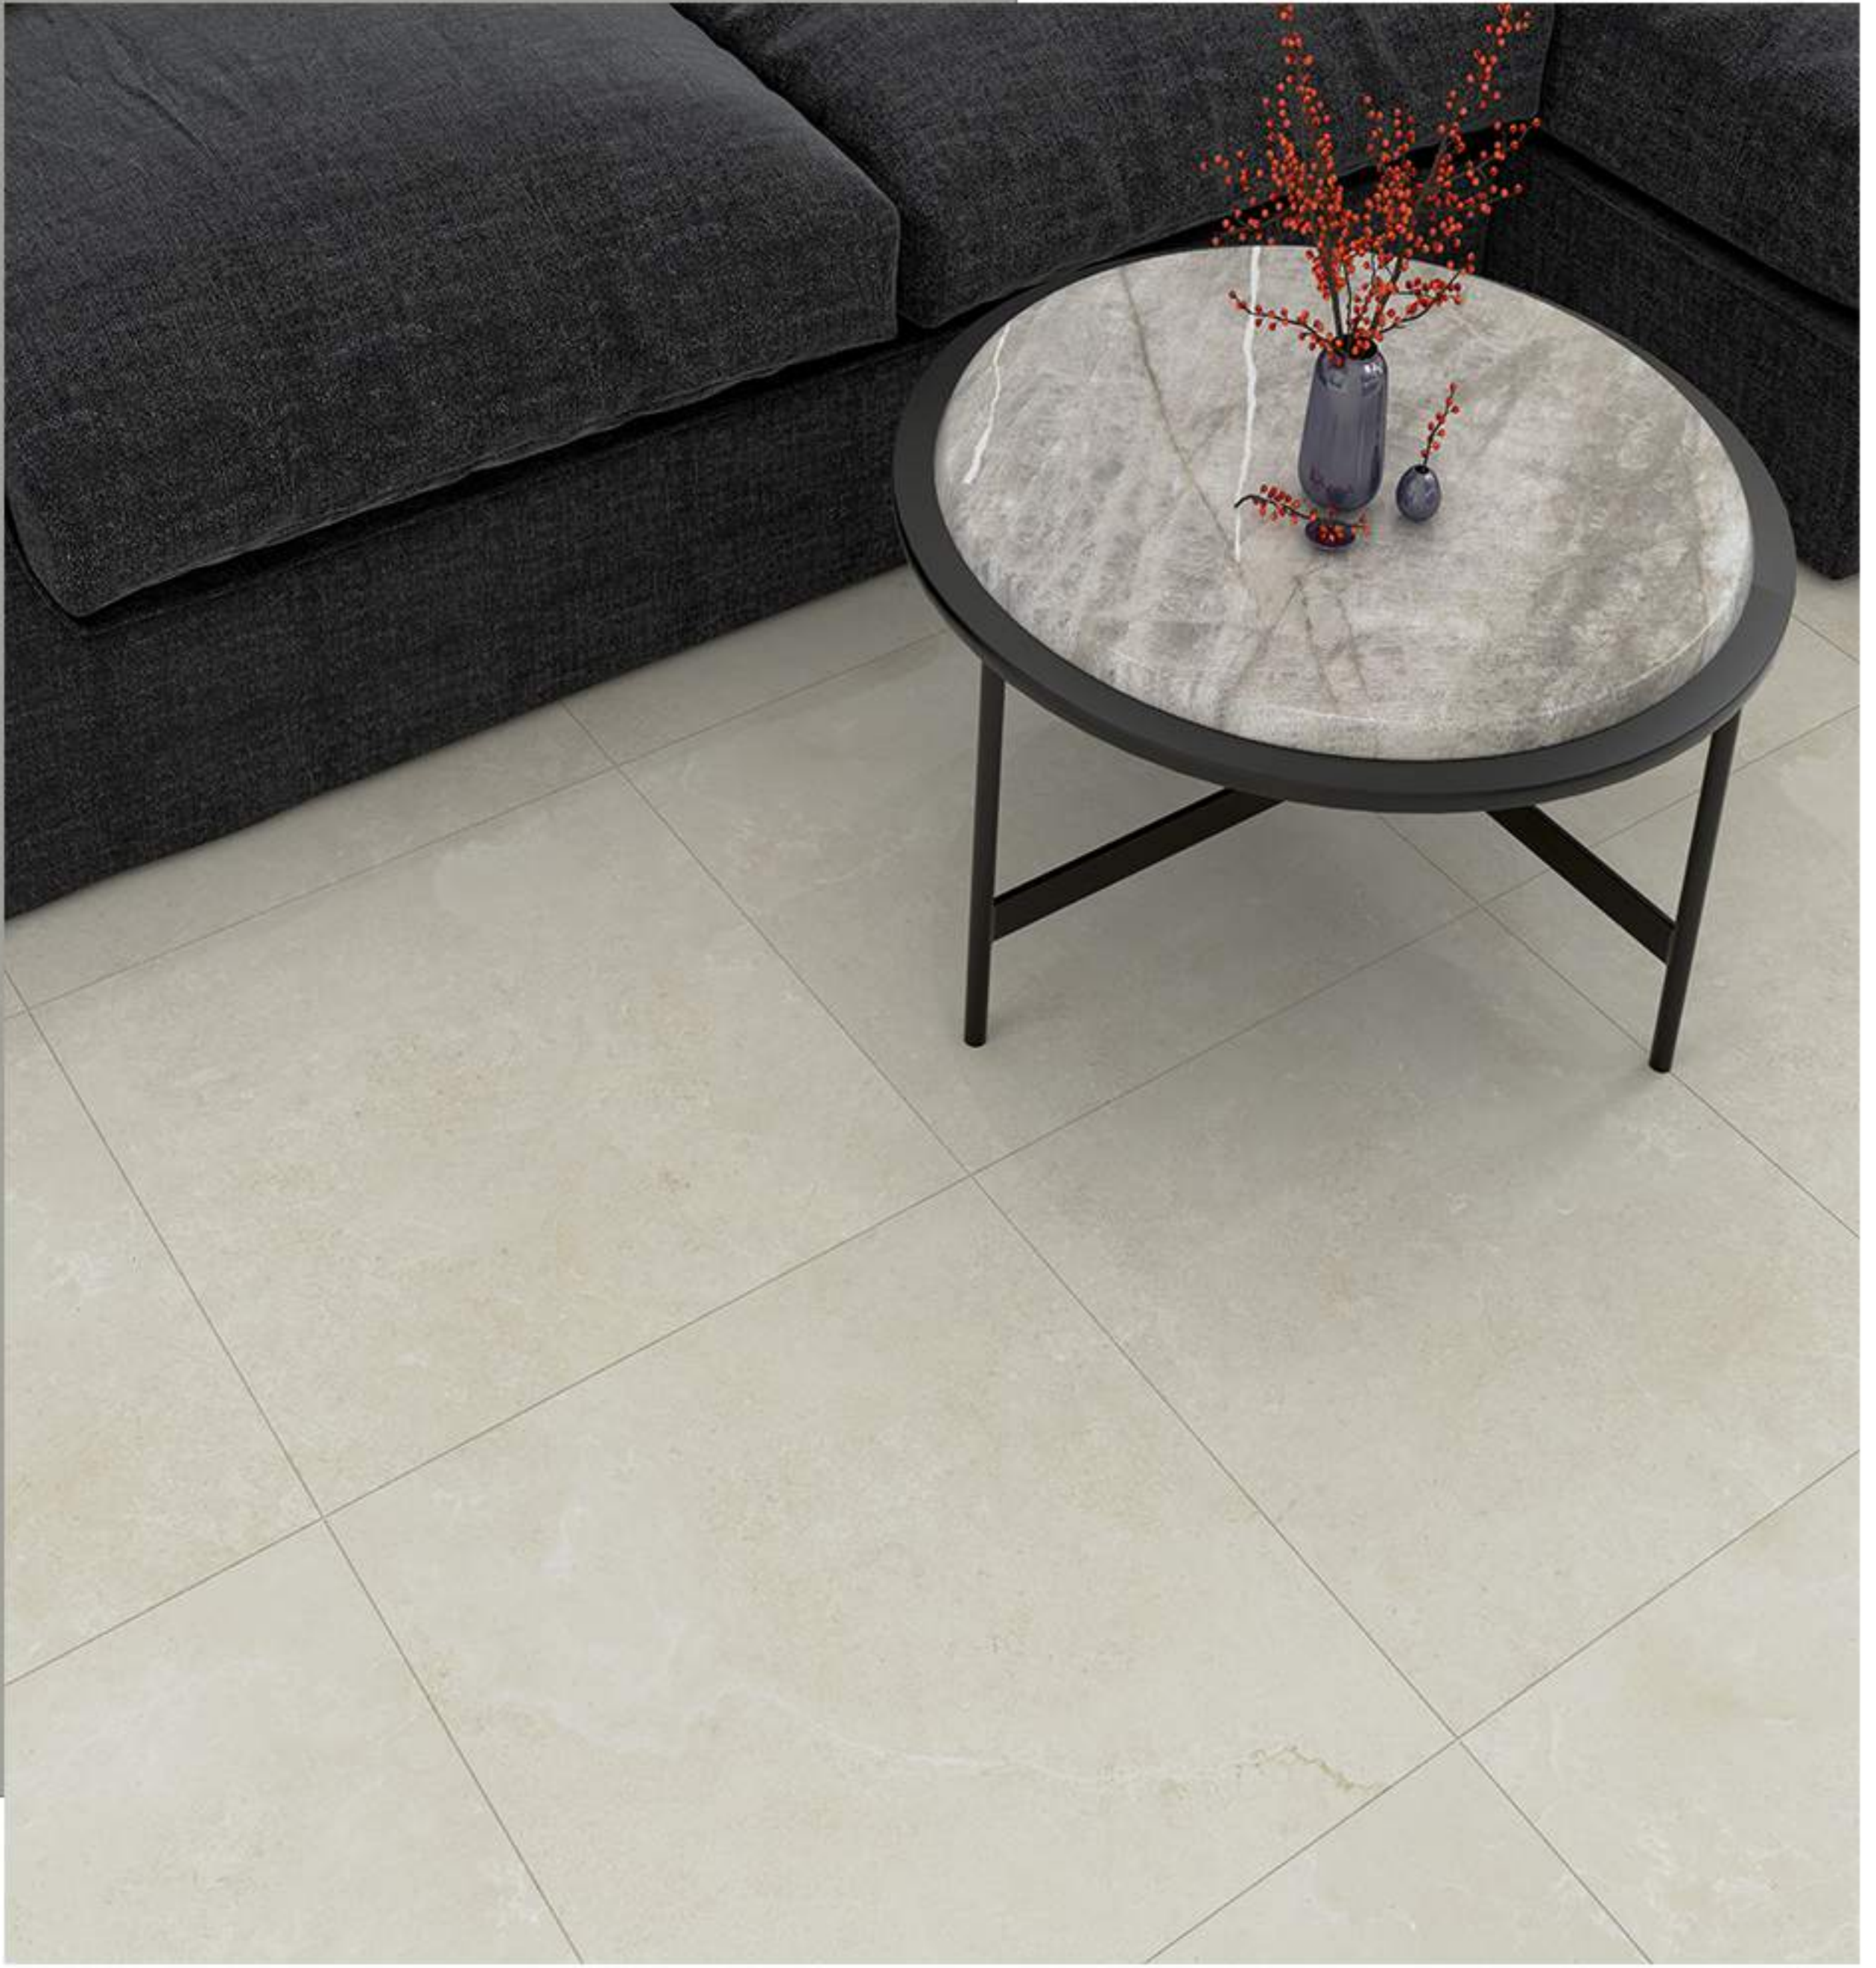

FLAME

SIZE:
60 X 60

THICKNESS:
10 mm