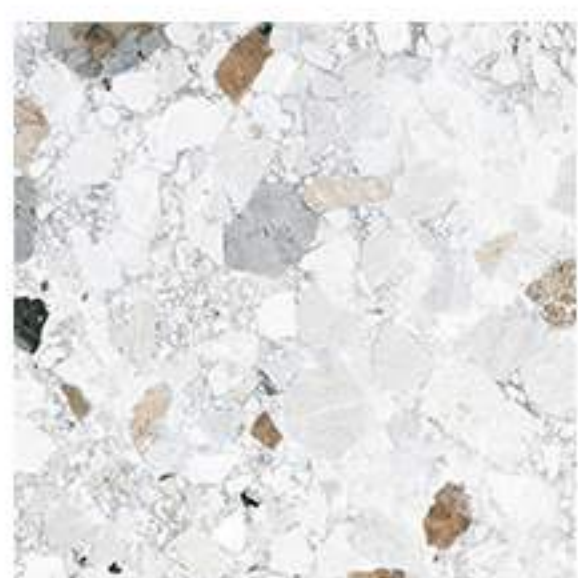

SISIAN

SIZE:
40 X 40 CM

THICKNESS:
12 mm