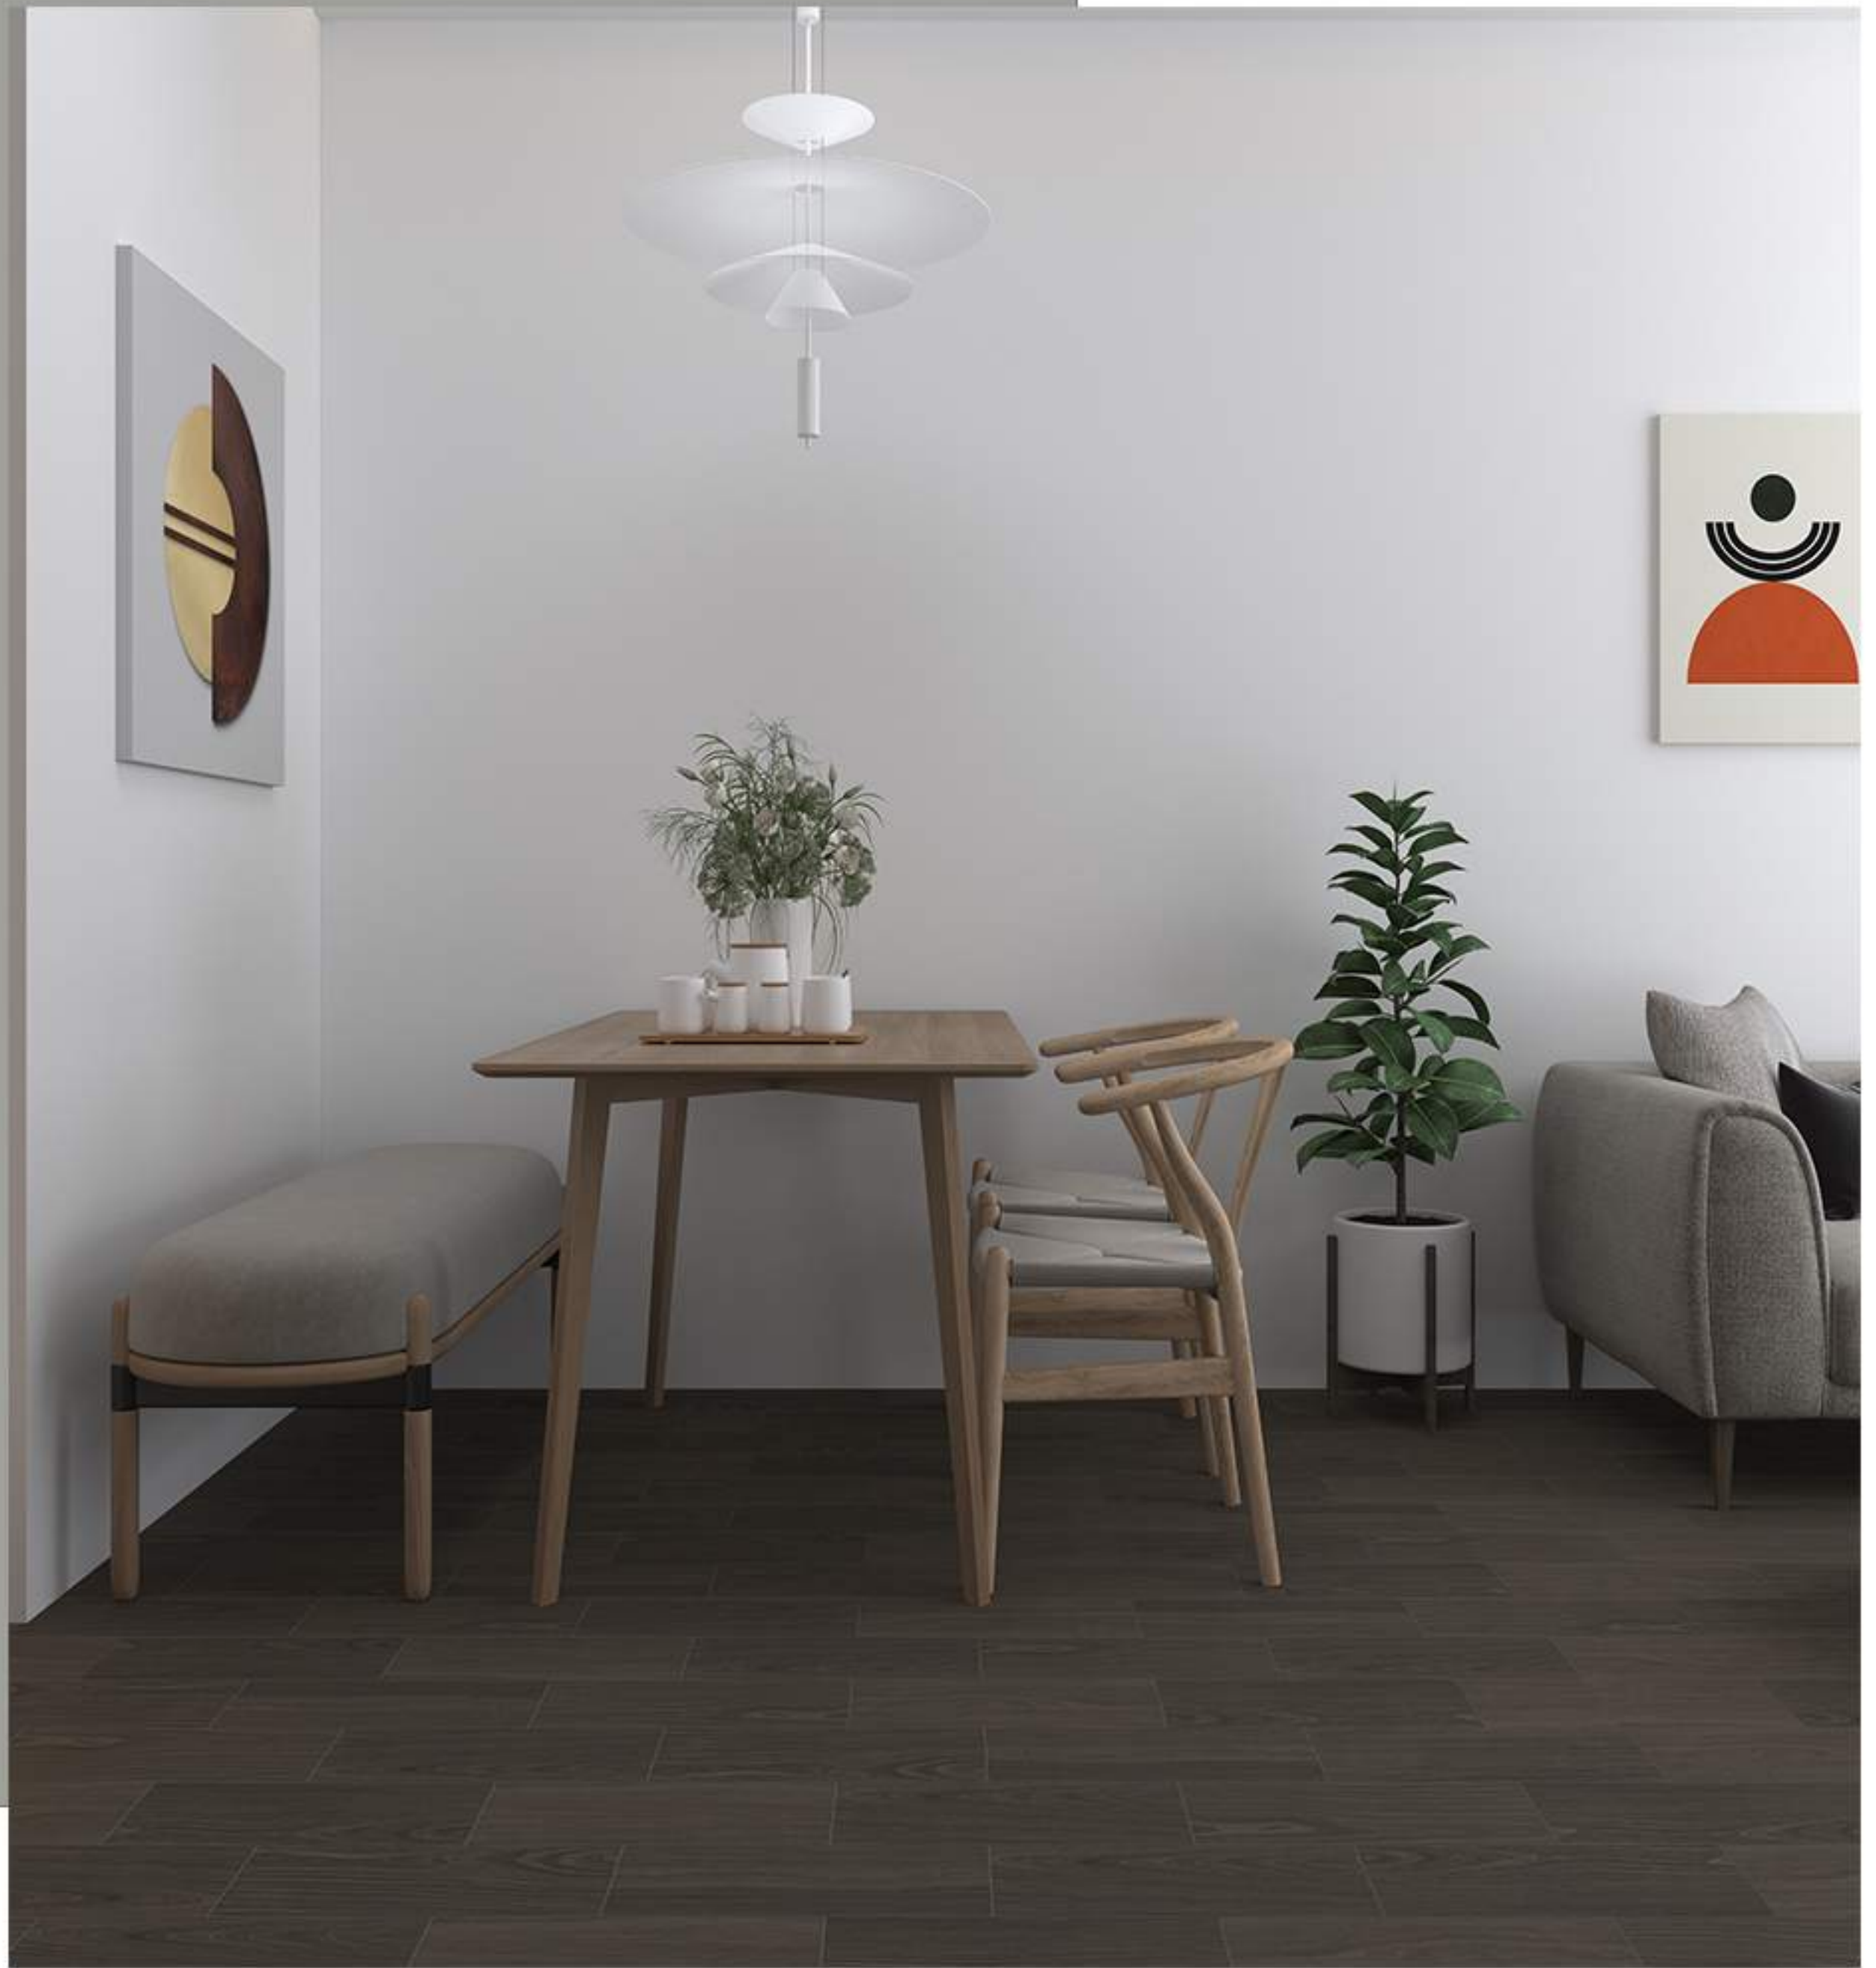

CHESTWOOD

Dark - Brown

SIZE:
60 X 20 CM

THICKNESS:
11 mm

FACES:
16 Faces

Light - Grey