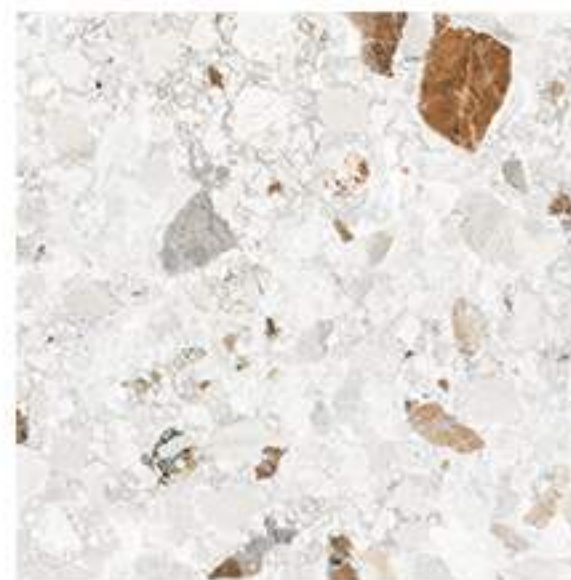

SISIAN

SIZE:
60 X 60

THICKNESS:
10 mm

FACES:
16 Faces