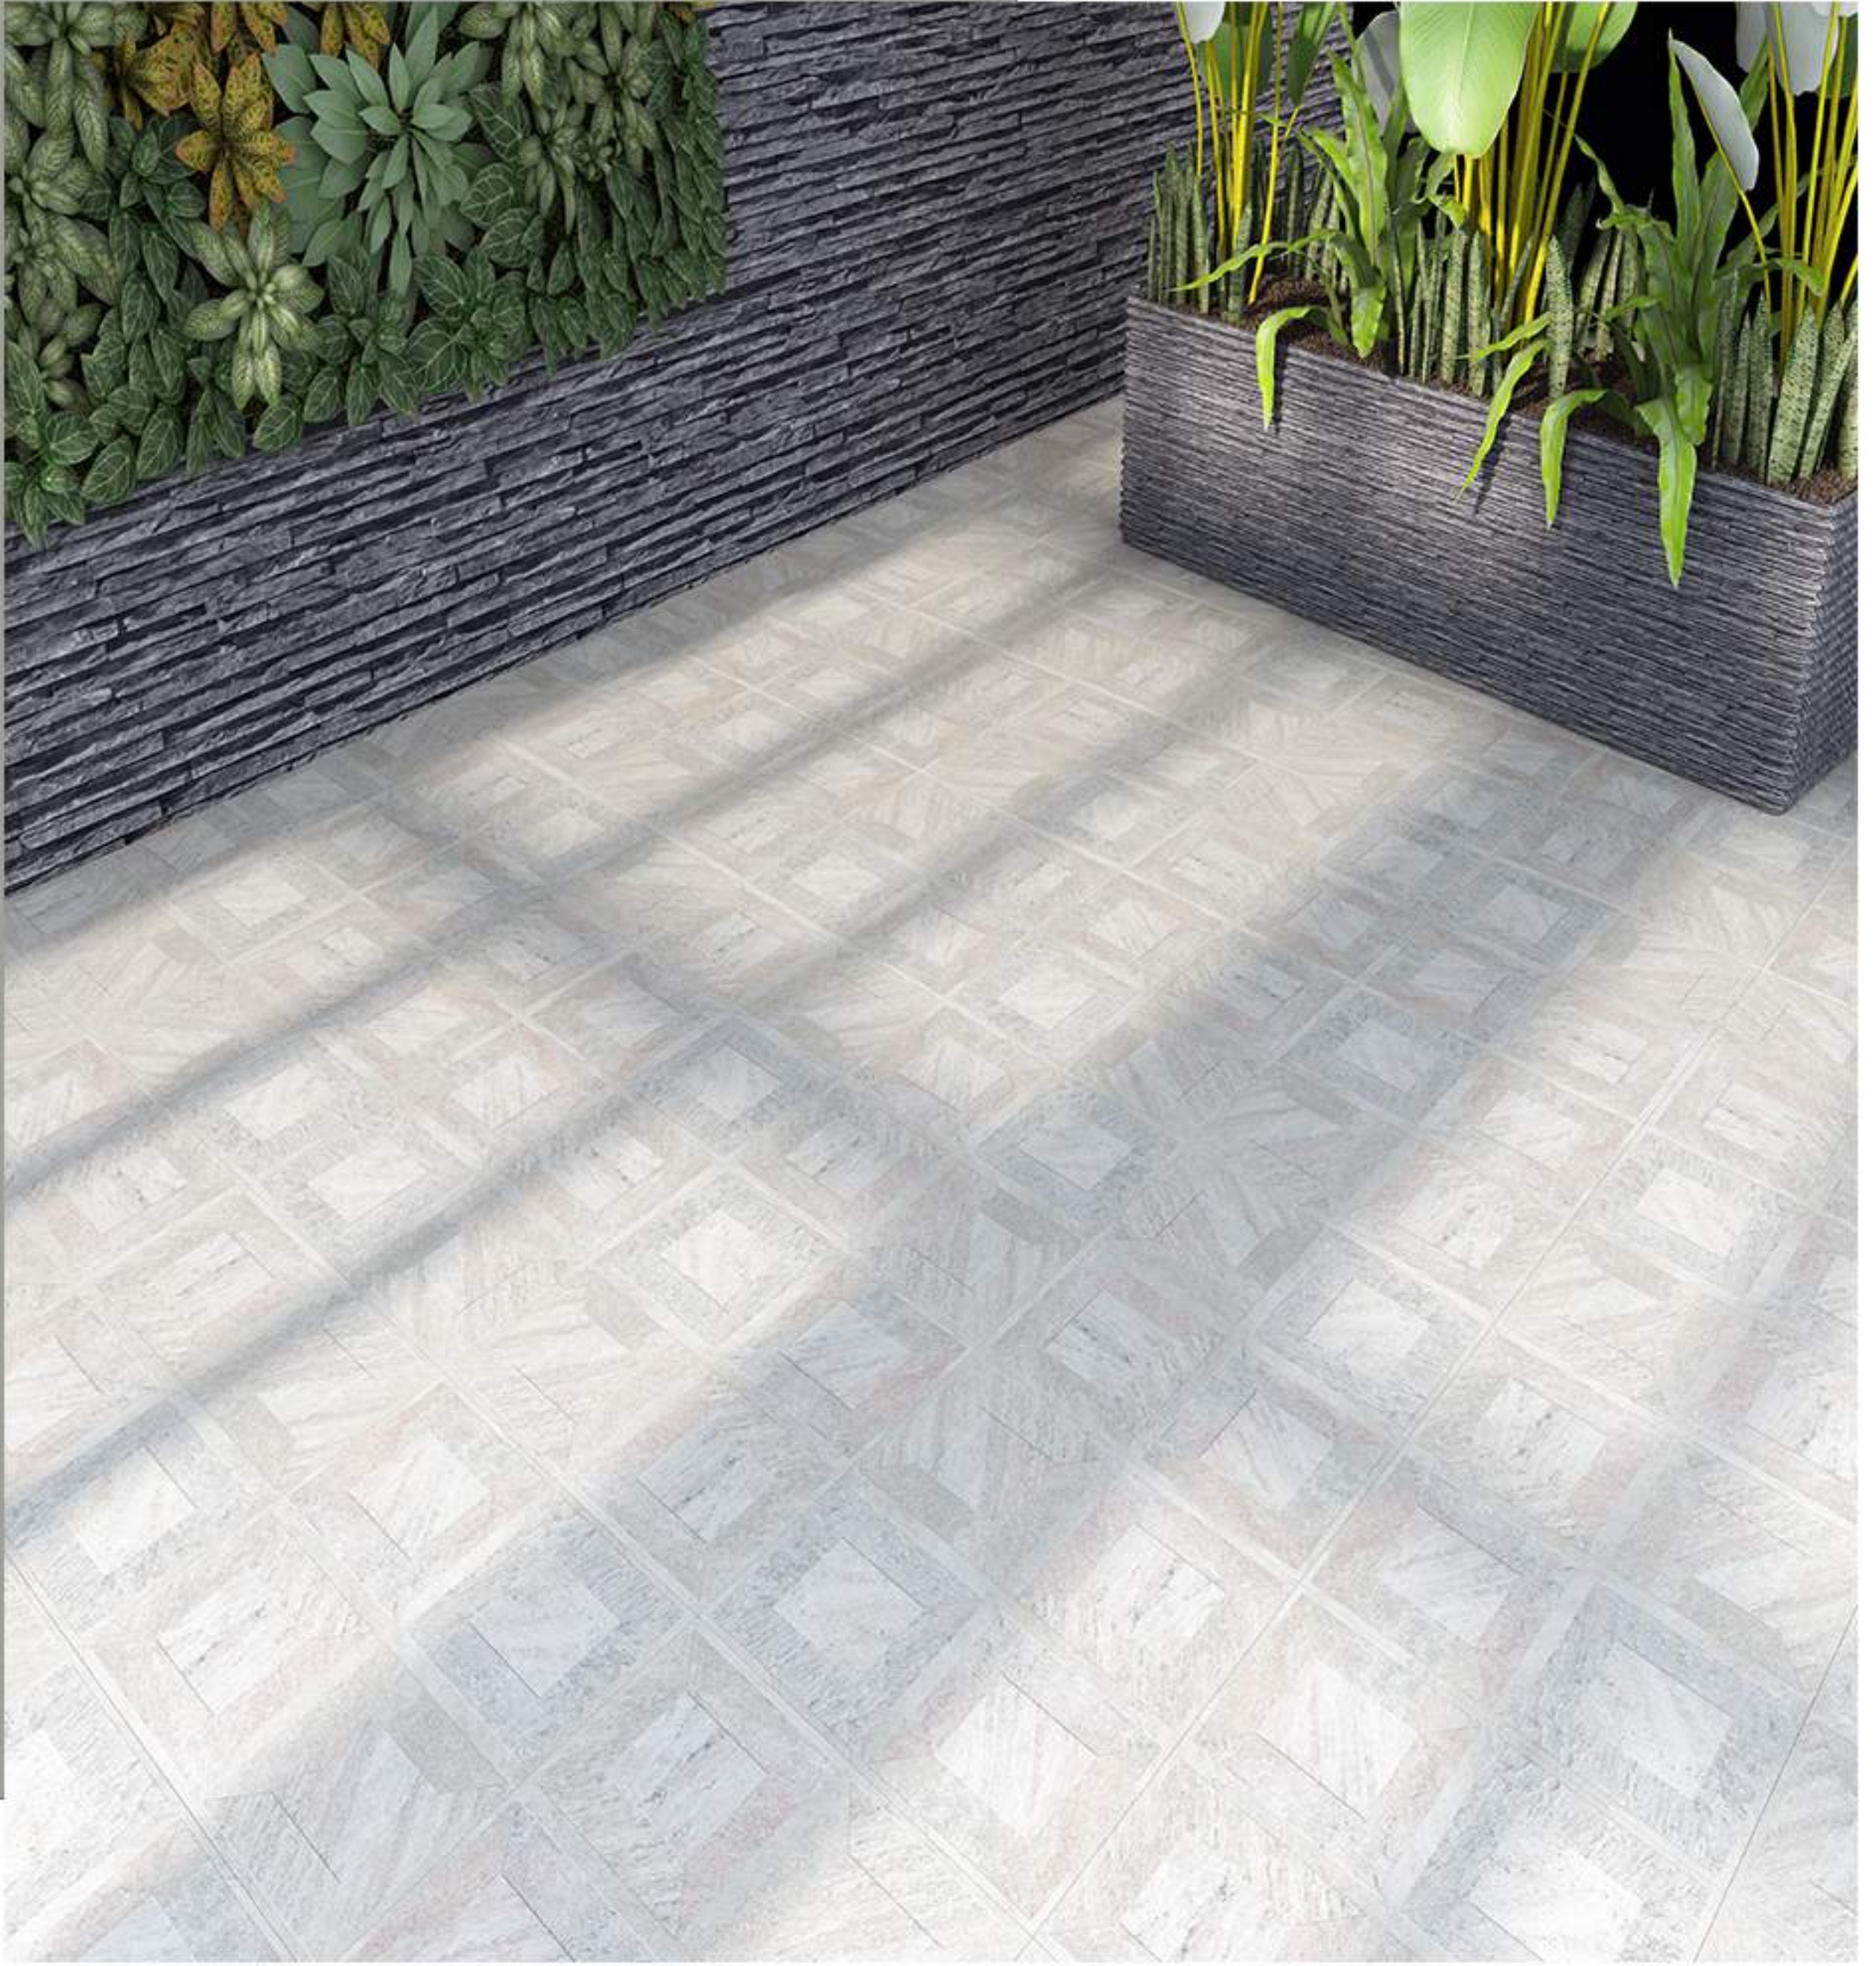

CHARM

SIZE:
40 X 40 CM

THICKNESS:
12 mm

FACES:
1 Faces